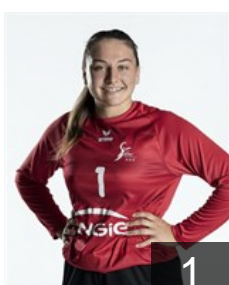

 SUI

Lüscher Stephanie

Position: Left Wing
Place of birth: Aarau
Date of birth: 21.12.1999
Height: 170 cm

 SUI

Meyer Chantal

Position: Goalkeeper
Place of birth: Winterthur
Date of birth: 12.09.1997
Height: 168 cm

 SUI

Mosimann Yara

Position: Left Back
Place of birth:
Date of birth: 10.05.2004
Height: 174 cm

 CRO

Pavic Martina

Position: Line Player
Place of birth: Bjelovar
Date of birth: 27.10.1988
Height: 176 cm

 DEN

Schæfer Mathilde Dahl

Position: Left Back
Place of birth: Odense
Date of birth: 13.07.1997
Height: 184 cm

 SUI

Schildknecht Anja

Position: Goalkeeper
Place of birth:
Date of birth: 05.01.2003
Height: 174 cm

 SUI

Schlachter Fabia

Position: Goalkeeper
Place of birth: Rorschach
Date of birth: 13.05.1996
Height: 178 cm

 SUI

Schwizer Lara

Position: Left Wing
Place of birth: St. Gallen
Date of birth: 24.06.2001
Height: 163 cm