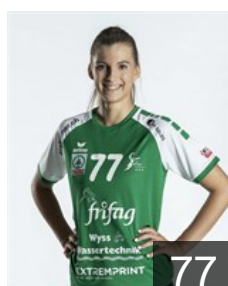

 SUI

Mosimann Yara

Position: Left Back
Place of birth:
Date of birth: 10.05.2004
Height: 174 cm

 CRO

Pavic Martina

Position: Line Player
Place of birth: Bjelovar
Date of birth: 27.10.1988
Height: 176 cm

 DEN

Schæfer Mathilde Dahl

Position: Left Back
Place of birth: Odense
Date of birth: 13.07.1997
Height: 184 cm

 SUI

Schildknecht Anja

Position: Goalkeeper
Place of birth:
Date of birth: 05.01.2003
Height: 174 cm

 SUI

Schlachter Fabia

Position: Goalkeeper
Place of birth: Rorschach
Date of birth: 13.05.1996
Height: 178 cm

 SUI

Schwizer Lara

Position: Left Wing
Place of birth: St. Gallen
Date of birth: 24.06.2001
Height: 163 cm

 SUI

Simova Katarina

Position: Left Back
Place of birth:
Date of birth: 23.03.2002
Height: 182 cm

CLUB COMPETITIONS - DELEGATION LIST

EHF European League Women 2021/22

 SUI LC Brühl Handball - Players

 SUI

Stark Joelle