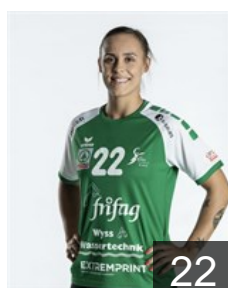

 SUI

Coker Clairebel

Position: Left Back
Place of birth:
Date of birth: 21.02.2005
Height: 179 cm

 BIH

Cutura Nikolina

Position: Left Back
Place of birth: Mostar
Date of birth: 09.04.1998
Height: 182 cm

 SUI

Dokovic Sladana

Position: Goalkeeper
Place of birth:
Date of birth: 22.07.1995
Height: 177 cm

 HUN

Forizs Julia

Position: Left Back
Place of birth: Eisenstadt
Date of birth: 16.02.1998
Height: 175 cm

 POL

Gutkowska Kinga

Position: Centre Back
Place of birth: Kwidzyn
Date of birth: 14.06.1995
Height: 165 cm

CLUB COMPETITIONS - DELEGATION LIST

EHF European League Women 2021/22

 SUI LC Brühl Handball - Players

 SUI

Hess Dimitra