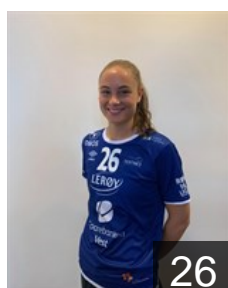

 NOR

Eggen Henriette Espetvedt

Position: Back
Place of birth: Bergen
Date of birth: 16.12.2002
Height: 182 cm

 NOR

Fantoft Karoline

Position: Back
Place of birth: Bergen
Date of birth: 30.06.1999
Height: 171 cm

 NOR

Frei Avril Mikkelsen

Position: Back
Place of birth: Bergen
Date of birth: 31.03.2003
Height: 170 cm

 NOR

Gald Maria Bergslien

Position: Wing
Place of birth: Bergen
Date of birth: 12.01.2002
Height: 170 cm

 NOR

Gossé Linn

Position: Wing
Place of birth: Baerum
Date of birth: 25.06.1986
Height: 171 cm

 NOR

Hagen Birgitte Karlsen

Position: Back
Place of birth: Bergen
Date of birth: 19.04.1994
Height: 170 cm

 NOR

Helland Emilie Fauske

Position: Back
Place of birth: Bergen
Date of birth: 31.07.2001
Height: 182 cm

 NOR

Hilby Madeleine

Position: Back
Place of birth: Bergen
Date of birth: 04.03.1995
Height: 172 cm

 NOR