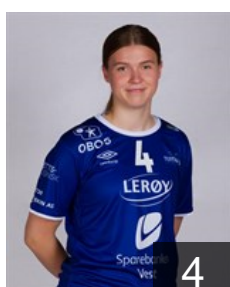

Position: Goalkeeper
Place of birth: Bergen
Date of birth: 24.05.1996
Height: 176 cm

 NOR
Liljegen Marie Blænes

Position: Line Player
Place of birth: Bergen
Date of birth: 22.09.1988
Height: 175 cm

 NOR
Moen Eva Erdal

Position: Back
Place of birth: Bergen
Date of birth: 05.06.2000
Height: 188 cm

 NOR
Mossestad Lina Waage

Position: Back
Place of birth: Bergen
Date of birth: 29.08.2002
Height: 170 cm

 NOR
Skarstein-Storeng T.

Position: Back
Place of birth: Bergen
Date of birth: 14.08.2001
Height: 173 cm

 NOR
Skindlo Fanny

Position: Back
Place of birth: Arendal
Date of birth: 20.02.2002
Height: 165 cm

 NOR
Walde Marthe Hatløy

Position: Line Player
Place of birth: Bergen
Date of birth: 04.01.2001
Height: 175 cm