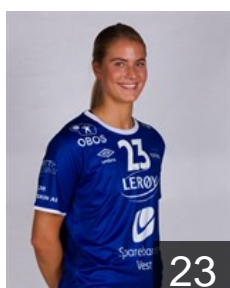

 NOR

Frei Avril Mikkelsen

Position: Back
Place of birth: Bergen
Date of birth: 31.03.2003
Height: 170 cm

 NOR

Gald Maria Bergslien

Position: Wing
Place of birth: Bergen
Date of birth: 12.01.2002
Height: 170 cm

 NOR

Gossé Linn

Position: Wing
Place of birth: Baerum
Date of birth: 25.06.1986
Height: 171 cm

 NOR

Hagen Birgitte Karlsen

Position: Back
Place of birth: Bergen
Date of birth: 19.04.1994
Height: 170 cm

 NOR

Helland Emilie Fauske

Position: Back
Place of birth: Bergen
Date of birth: 31.07.2001
Height: 182 cm

 NOR

Hilby Madeleine

Position: Back
Place of birth: Bergen
Date of birth: 04.03.1995
Height: 172 cm

 NOR

Holtet Emma

Position: Back
Place of birth: Elverum
Date of birth: 02.02.2000
Height: 180 cm

 NOR

Intelhus Josefine

Position: Back
Place of birth: Oslo
Date of birth: 15.08.1998
Height: 179 cm

 NOR

Kjølholdt Henrikke Hauge