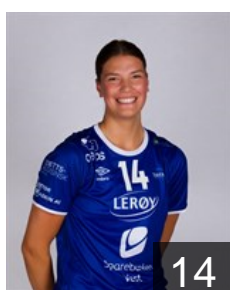

Position: Wing
Place of birth: Bergen
Date of birth: 15.03.2001
Height: 176 cm

CLUB COMPETITIONS - DELEGATION LIST

EHF European League Women 2021/22

 NOR *Tertnes Bergen - Players*

 NOR
Knutsen Martine Helleso

Position: Back
Place of birth: Bergen
Date of birth: 17.06.2001
Height: 180 cm

 NOR
Larsen Rikke Øyerhamn

Position: Back
Place of birth: Bergen
Date of birth: 23.08.2000
Height: 176 cm

 NOR
Lien Josefine Gundersen

Position: Goalkeeper
Place of birth: Bergen
Date of birth: 24.05.1996
Height: 176 cm

 NOR
Liljegen Marie Blænes

Position: Line Player
Place of birth: Bergen
Date of birth: 22.09.1988
Height: 175 cm

 NOR
Moen Eva Erdal