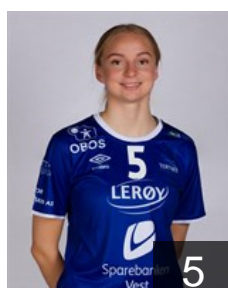

Helland Emilie Fauske

Position: Back
Place of birth: Bergen
Date of birth: 31.07.2001
Height: 182 cm

 NOR

Hilby Madeleine

Position: Back
Place of birth: Bergen
Date of birth: 04.03.1995
Height: 172 cm

 NOR

Holtet Emma

Position: Back
Place of birth: Elverum
Date of birth: 02.02.2000
Height: 180 cm

 NOR

Intelhus Josefine

Position: Back
Place of birth: Oslo
Date of birth: 15.08.1998
Height: 179 cm

 NOR

Kjølholdt Henrikke Hauge

Position: Wing
Place of birth: Bergen
Date of birth: 15.03.2001
Height: 176 cm

CLUB COMPETITIONS - DELEGATION LIST

EHF European League Women 2021/22

 NOR *Tertnes Bergen - Players*

 NOR
Knutsen Martine Helleso