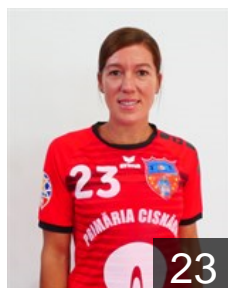

 CRO

Blazevic Valentina

Position: Centre Back
Place of birth:
Date of birth: 14.02.1994
Height: 170 cm

 SRB

Dmitrovic Marina

Position: Right Back
Place of birth: Belgrad
Date of birth: 23.03.1985
Height: 182 cm

 ROU

Neagu Marilena Alexandrina

Position: Right Wing
Place of birth: Bacau
Date of birth: 27.10.1989
Height: 170 cm

CLUB COMPETITIONS - DELEGATION LIST

EHF European League Women 2021/22

 ROU CS Magura Cismadie - Players

 ROU

Necula Daniela Iordanita

Position: Right Wing
Place of birth: GALATI
Date of birth: 22.09.2001
Height: 172 cm

 SRB

Radojevic Dijana

Position: Left Wing
Place of birth: Jagodina
Date of birth: 02.04.1990
Height: 170 cm

 ROU

Tamas Reka

Position: Back
Place of birth: COVASNA
Date of birth: 17.05.1993
Height: 174 cm

 ROU

Tatar Timea Judita

Position: Line Player
Place of birth: Baia Mare
Date of birth: 28.07.1989
Height: 175 cm