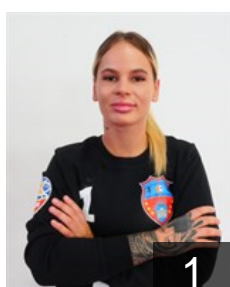

 CRO

Blazevic Valentina

Position: Centre Back
Place of birth:
Date of birth: 14.02.1994
Height: 170 cm

 SRB

Dmitrovic Marina

Position: Right Back
Place of birth: Belgrad
Date of birth: 23.03.1985
Height: 182 cm

 RUS

Gariaeva Iuliia

Position: Left Back
Place of birth: Primorsko-Axtarsk
Date of birth: 24.05.1996
Height: 180 cm

 MKD

Gjorgjijevska Elena

Position: Right Back
Place of birth: Struga
Date of birth: 27.03.1990
Height: 179 cm

 ROU

Ianasi Maria Andreea

Position: Centre Back
Place of birth: Tirgu Carburnesti
Date of birth: 02.12.1992
Height: 170 cm

 ROU

Ilie Andreea Mariana

Position: Goalkeeper
Place of birth: Sibiu
Date of birth: 02.02.2000
Height: 173 cm