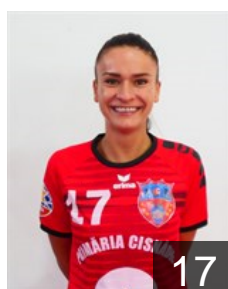

CLUB COMPETITIONS - DELEGATION LIST

EHF European League Women 2021/22

 ROU CS Magura Cismadie - Players

 ROU

Abed Kader Dana

Position: Left Wing
Place of birth: Rakka
Date of birth: 21.06.1996
Height: 170 cm

 ROU

Bacaoanu Raluca Elena

Position: Line Player
Place of birth: Constanta
Date of birth: 02.05.1989
Height: 177 cm

 ROU

Bardac Maria Valentina

Position: Left Back
Place of birth: Petrosani
Date of birth: 07.06.1988
Height: 170 cm

 CRO

Blazevic Valentina

Position: Centre Back
Place of birth:
Date of birth: 14.02.1994
Height: 170 cm

 SRB

Dmitrovic Marina

Position: Right Back
Place of birth: Belgrad
Date of birth: 23.03.1985
Height: 182 cm

 RUS

Gariaeva Iuliia

Position: Left Back
Place of birth: Primorsko-Axtarsk
Date of birth: 24.05.1996
Height: 180 cm

 MKD

Gjorgjijevska Elena

Position: Right Back
Place of birth: Struga
Date of birth: 27.03.1990
Height: 179 cm