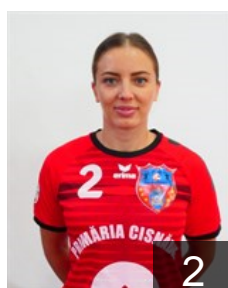

 ROU

Bacaoanu Raluca Elena

Position: Line Player
Place of birth: Constanta
Date of birth: 02.05.1989
Height: 177 cm

 ROU

Bardac Maria Valentina

Position: Left Back
Place of birth: Petrosani
Date of birth: 07.06.1988
Height: 170 cm

 CRO

Blazevic Valentina

Position: Centre Back
Place of birth:
Date of birth: 14.02.1994
Height: 170 cm

 SRB

Dmitrovic Marina

Position: Right Back
Place of birth: Belgrad
Date of birth: 23.03.1985
Height: 182 cm

 RUS

Gariaeva Iuliia

Position: Left Back
Place of birth: Primorsko-Axtarsk
Date of birth: 24.05.1996
Height: 180 cm

 MKD

Gjorgjijevska Elena

Position: Right Back
Place of birth: Struga
Date of birth: 27.03.1990
Height: 179 cm

 ROU

Ianasi Maria Andreea

Position: Centre Back
Place of birth: Tirgu Carburnesti
Date of birth: 02.12.1992
Height: 170 cm

 ROU

Ilie Andreea Mariana

Position: Goalkeeper
Place of birth: Sibiu
Date of birth: 02.02.2000
Height: 173 cm