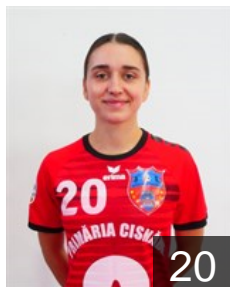

 CRO

Blazevic Valentina

Position: Centre Back
Place of birth:
Date of birth: 14.02.1994
Height: 170 cm

 SRB

Dmitrovic Marina

Position: Right Back
Place of birth: Belgrad
Date of birth: 23.03.1985
Height: 182 cm

 BRA

Lais de Arruda Renata

Position: Goalkeeper
Place of birth: Recife
Date of birth: 18.02.1999
Height: 175 cm

 ROU

Marin Bianca Sorina

Position: Left Wing
Place of birth: Ploiesti
Date of birth: 21.03.1999
Height: 167 cm

 ROU

Neagu Marilena Alexandrina

Position: Right Wing
Place of birth: Bacau
Date of birth: 27.10.1989
Height: 170 cm

CLUB COMPETITIONS - DELEGATION LIST

EHF European League Women 2021/22

 ROU CS Magura Cismadie - Players

 ROU

Necula Daniela Iordanita

Position: Right Wing
Place of birth: GALATI
Date of birth: 22.09.2001
Height: 172 cm

 SRB

Radojevic Dijana

Position: Left Wing
Place of birth: Jagodina
Date of birth: 02.04.1990
Height: 170 cm