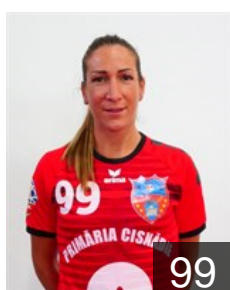

CLUB COMPETITIONS - DELEGATION LIST

EHF European League Women 2021/22

 ROU CS Magura Cismadie - Players

 ROU

Abed Kader Dana

Position: Left Wing
Place of birth: Rakka
Date of birth: 21.06.1996
Height: 170 cm

 ROU

Bacaoanu Raluca Elena

Position: Line Player
Place of birth: Constanta
Date of birth: 02.05.1989
Height: 177 cm

 ROU

Bardac Maria Valentina

Position: Left Back
Place of birth: Petrosani
Date of birth: 07.06.1988
Height: 170 cm

 CRO

Blazevic Valentina

Position: Centre Back
Place of birth:
Date of birth: 14.02.1994
Height: 170 cm

 SRB

Dmitrovic Marina

Position: Right Back
Place of birth: Belgrad
Date of birth: 23.03.1985
Height: 182 cm

 RUS

Gariaeva Iuliia

Position: Left Back
Place of birth: Primorsko-Axtarsk
Date of birth: 24.05.1996
Height: 180 cm

 MKD

Gjorgjijevska Elena

Position: Right Back
Place of birth: Struga
Date of birth: 27.03.1990
Height: 179 cm