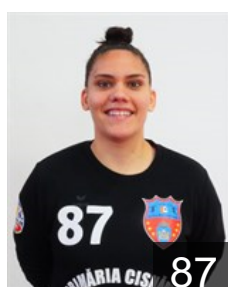

 CRO

Blazevic Valentina

Position: Centre Back
Place of birth:
Date of birth: 14.02.1994
Height: 170 cm

 SRB

Dmitrovic Marina

Position: Right Back
Place of birth: Belgrad
Date of birth: 23.03.1985
Height: 182 cm

 RUS

Gariaeva Iuliia

Position: Left Back
Place of birth: Primorsko-Axtarsk
Date of birth: 24.05.1996
Height: 180 cm

 MKD

Gjorgjijevska Elena

Position: Right Back
Place of birth: Struga
Date of birth: 27.03.1990
Height: 179 cm

 ROU

Ianasi Maria Andreea

Position: Centre Back
Place of birth: Tirgu Carburnesti
Date of birth: 02.12.1992
Height: 170 cm

 ROU

Ilie Andreea Mariana

Position: Goalkeeper
Place of birth: Sibiu
Date of birth: 02.02.2000
Height: 173 cm

 BRA

Lais de Arruda Renata

Position: Goalkeeper
Place of birth: Recife
Date of birth: 18.02.1999
Height: 175 cm

 ROU

Marin Bianca Sorina

Position: Left Wing
Place of birth: Ploiesti
Date of birth: 21.03.1999
Height: 167 cm