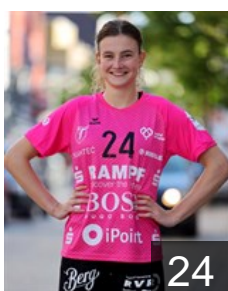

Position: Centre Back
Place of birth:
Date of birth: 05.12.1994
Height: 172 cm

 GER

Roth Nicole

Position: Goalkeeper
Place of birth:
Date of birth: 08.05.1995
Height: 183 cm

 GER

Rott Rebecca

Position: Centre Back
Place of birth: Bensheim
Date of birth: 14.03.2004
Height: 183 cm

CLUB COMPETITIONS - DELEGATION LIST

EHF European League Women 2021/22

 GER TUSSIES Metzingen - Players

 NOR

Svensson Marte Juuhl

Position: Centre Back
Place of birth: Asker
Date of birth: 18.02.2001
Height: 164 cm

 GER

Symanzik Julia

Position: Left Wing
Place of birth: Reutlingen
Date of birth: 22.10.2002
Height: 163 cm

 NED

van der Baan Britt

Position: Right Back
Place of birth: Ouderkerk aan
Date of birth: 24.08.2001
Height: 70 cm

 GER

Weigel Maren

Position: Right Back
Place of birth:
Date of birth: 22.05.1994
Height: 177 cm

 GER

Weiss Marie

Position: Goalkeeper
Place of birth: Reutlingen
Date of birth: 14.09.2004
Height: 180 cm

Left Club