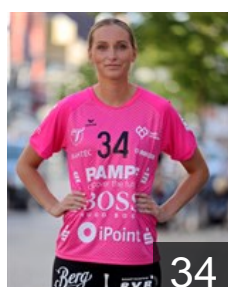

GER

Petersen Silje Brons

Position: Centre Back
Place of birth:
Date of birth: 05.12.1994
Height: 172 cm