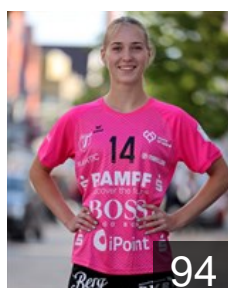

 SWE

Nilsson Rebecca

Position: Goalkeeper
Place of birth: Tumba
Date of birth: 21.06.1998
Height: 172 cm

 POL

Nocun Dagmara

Position: Left Wing
Place of birth:
Date of birth: 02.01.1996
Height: 166 cm

 SWE

Östlund Madeleine

Position: Line Player
Place of birth: Nacka
Date of birth: 03.12.1992
Height: 175 cm

 AUT

Pandza Katarina

Position: Left Back
Place of birth:
Date of birth: 17.04.2002
Height: 180 cm

 GER

Petersen Silje Brons

Position: Centre Back
Place of birth:
Date of birth: 05.12.1994
Height: 172 cm

 GER

Roth Nicole

Position: Goalkeeper
Place of birth:
Date of birth: 08.05.1995
Height: 183 cm

 GER

Rott Rebecca

Position: Centre Back
Place of birth: Bensheim
Date of birth: 14.03.2004
Height: 183 cm