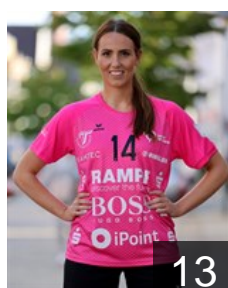

 GER

Kalf Marlene

Position: Right Wing
Place of birth: Landau
Date of birth: 06.01.1990
Height: 170 cm

 SWE

Krönell Thess

Position: Line Player
Place of birth: Umeå
Date of birth: 30.05.1996
Height: 177 cm

 SWE

Nilsson Rebecca

Position: Goalkeeper
Place of birth: Tumba
Date of birth: 21.06.1998
Height: 172 cm

 POL

Nocun Dagmara

Position: Left Wing
Place of birth:
Date of birth: 02.01.1996
Height: 166 cm

 SWE

Östlund Madeleine