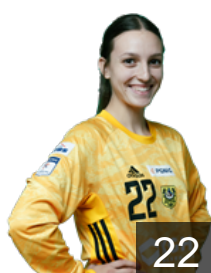

CLUB COMPETITIONS - DELEGATION LIST

EHF European League Women 2021/22

 POL **KGHM MKS Zagłębie Lubin - Players**

 POL

Drabik Joanna

Position: Line Player
Place of birth: Włoszczowa
Date of birth: 28.10.1993
Height: 180 cm

 POL

Drzemicka Katarzyna

Position: Goalkeeper
Place of birth: LUBIN
Date of birth: 12.07.2001
Height: 176 cm

 POL

Gajos Wanessa

Position: Right Back
Place of birth:
Date of birth: 27.09.2002
Height: -

 POL

Galinska Emilia

Position: Left Back
Place of birth:
Date of birth: 26.12.1992
Height: 175 cm

 POL

Górna Adrianna

Position: Right Wing
Place of birth:
Date of birth: 22.03.1996
Height: 171 cm

 POL

Grzyb Kinga

Position: Left Wing
Place of birth: Elbląg
Date of birth: 12.01.1982
Height: 169 cm

 POL

Hartman Malwina

Position: Centre Back
Place of birth: Kwidzyn
Date of birth: 17.03.1997
Height: 172 cm

 POL

Jakubowska Kinga

Position: Right Back
Place of birth: WROCLAW
Date of birth: 23.06.1999
Height: 174 cm