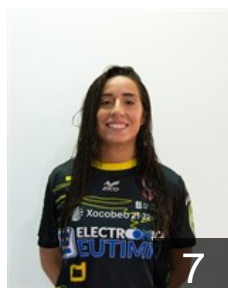

CLUB COMPETITIONS - DELEGATION LIST

EHF European League Women 2021/22

 **ESP** Club Balonmán Atlético Guardes - Players

 **ESP**

Alonso Caino Yaiza

Position: Line Player
Place of birth: VIGO
Date of birth: 16.04.2004
Height: 171 cm

 **BRA**

Anselmo Costa Tamires

Position: Line Player
Place of birth: SAO PAULO
Date of birth: 02.05.1990
Height: 170 cm

 **ESP**

Arcos Poveda Paula

Position: Right Wing
Place of birth:
Date of birth: 21.12.2001
Height: 166 cm