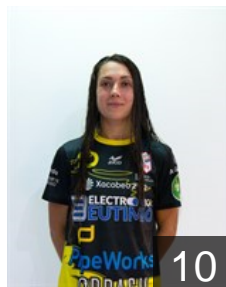

 **POR**

Marqués Santiago S.

Position: Back
Place of birth:
Date of birth: 03.05.1996
Height: 172 cm

 **ESP**

Mera Amoedo Marian

Position: Goalkeeper
Place of birth: VIGO
Date of birth: 27.08.2004
Height: 167 cm

 **ESP**

Moreno Lahora Daniela

Position: Right Back
Place of birth: Madrid
Date of birth: 23.01.2001
Height: 167 cm

CLUB COMPETITIONS - DELEGATION LIST

EHF European League Women 2021/22

 **ESP** Club Balonmán Atlético Guardes - Players

 **ESP**

Nieto Sánchez Ángela

Position: Left Back
Place of birth: Bejar
Date of birth: 12.06.1997
Height: 168 cm

 **ESP**

Pérez Alonso Lorena

Position: Right Back
Place of birth: Salceda de
Date of birth: 04.04.1991
Height: 174 cm