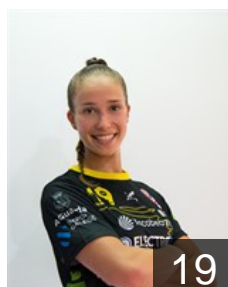

 **ESP**

Calzado de Toro M.

Position: Right Back
Place of birth: Bolaños de
Date of birth: 29.06.1995
Height: 170 cm

 **ESP**

Carratu Santoro Marisol

Position: Goalkeeper
Place of birth: Buenos Aires
Date of birth: 15.07.1986
Height: 176 cm

 **POR**

Lima Patrícia

Position: Centre Back
Place of birth:
Date of birth: 03.02.1995
Height: 178 cm

 **ESP**

Descalzo Pérez Estefanía

Position: Field Player
Place of birth: VALENCIA
Date of birth: 09.06.1990
Height: 174 cm

 **ESP**

Fernandez Lago Aroa

Position: Right Wing
Place of birth: VIGO
Date of birth: 27.02.2005
Height: 175 cm

 **ESP**

Gómez Suau Carla

Position: Line Player
Place of birth: Sant Antoni de
Date of birth: 30.01.1991
Height: 180 cm