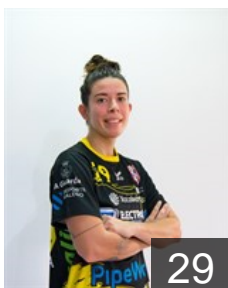

 **ESP**

Moreno Lahora Daniela

Position: Right Back
Place of birth: Madrid
Date of birth: 23.01.2001
Height: 167 cm

CLUB COMPETITIONS - DELEGATION LIST

EHF European League Women 2021/22

 **ESP** Club Balonmán Atlético Guardes - Players

 **ESP**

Nieto Sánchez Ángela

Position: Left Back
Place of birth: Bejar
Date of birth: 12.06.1997
Height: 168 cm

 **ESP**

Pérez Alonso Lorena

Position: Right Back
Place of birth: Salceda de
Date of birth: 04.04.1991
Height: 174 cm

 **BRA**

Pessoa Constantino G.

Position: Right Wing
Place of birth: Sao Paulo
Date of birth: 01.07.1994
Height: 169 cm

 **BRA**

Pontes Nunes D.

Position: Centre Back
Place of birth: Sao Paulo
Date of birth: 14.03.1993
Height: 159 cm