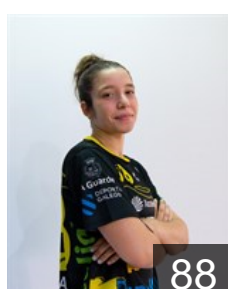

 **ESP**

Fernandez Lago Aroa

Position: Right Wing
Place of birth: VIGO
Date of birth: 27.02.2005
Height: 175 cm

 **ESP**

Gómez Suau Carla

Position: Line Player
Place of birth: Sant Antoni de
Date of birth: 30.01.1991
Height: 180 cm

 **POR**

Marqués Santiago S.

Position: Back
Place of birth:
Date of birth: 03.05.1996
Height: 172 cm

 **ESP**

Mera Amoedo Marian

Position: Goalkeeper
Place of birth: VIGO
Date of birth: 27.08.2004
Height: 167 cm

 **ESP**

Moreno Lahora Daniela

Position: Right Back
Place of birth: Madrid
Date of birth: 23.01.2001
Height: 167 cm

CLUB COMPETITIONS - DELEGATION LIST

EHF European League Women 2021/22

 **ESP** Club Balonmán Atlético Guardes - Players