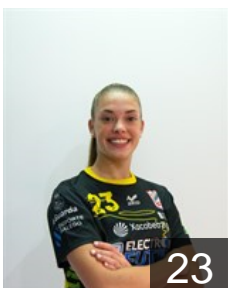

CLUB COMPETITIONS - DELEGATION LIST

EHF European League Women 2021/22

 **ESP** Club Balonmán Atlético Guardes - Players

 **ESP**

Alonso Caino Yaiza

Position: Line Player
Place of birth: VIGO
Date of birth: 16.04.2004
Height: 171 cm

 **BRA**

Anselmo Costa Tamires

Position: Line Player
Place of birth: SAO PAULO
Date of birth: 02.05.1990
Height: 170 cm

 **ESP**

Arcos Poveda Paula

Position: Right Wing
Place of birth:
Date of birth: 21.12.2001
Height: 166 cm