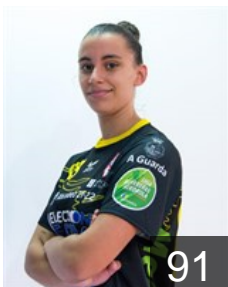

CLUB COMPETITIONS - DELEGATION LIST

EHF European League Women 2021/22

 **ESP** Club Balonmán Atlético Guardes - Players

 **ESP**

Alonso Caino Yaiza

Position: Line Player
Place of birth: VIGO
Date of birth: 16.04.2004
Height: 171 cm

 **BRA**

Anselmo Costa Tamires

Position: Line Player
Place of birth: SAO PAULO
Date of birth: 02.05.1990
Height: 170 cm

 **ESP**

Arcos Poveda Paula

Position: Right Wing
Place of birth:
Date of birth: 21.12.2001
Height: 166 cm