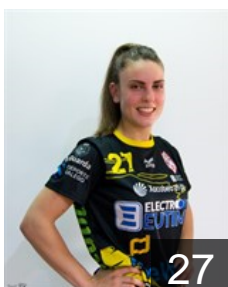

 **ESP**

Nieto Sánchez Ángela

Position: Left Back
Place of birth: Bejar
Date of birth: 12.06.1997
Height: 168 cm

 **ESP**

Pérez Alonso Lorena

Position: Right Back
Place of birth: Salceda de
Date of birth: 04.04.1991
Height: 174 cm

 **BRA**

Pessoa Constantino G.

Position: Right Wing
Place of birth: Sao Paulo
Date of birth: 01.07.1994
Height: 169 cm

 **BRA**

Pontes Nunes D.

Position: Centre Back
Place of birth: Sao Paulo
Date of birth: 14.03.1993
Height: 159 cm

 **ESP**

Sancha González María

Position: Wing
Place of birth: PALENCIA
Date of birth: 30.10.2001
Height: 164 cm

 **ESP**

Sempere Agullo Miriam

Position: Goalkeeper
Place of birth: Santa Pola
Date of birth: 19.11.1995
Height: 168 cm