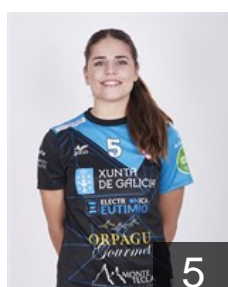

 **POR**

Lima Patrícia

Position: Centre Back
Place of birth:
Date of birth: 03.02.1995
Height: 178 cm

 **ESP**

Descalzo Pérez Estefanía

Position: Field Player
Place of birth: VALENCIA
Date of birth: 09.06.1990
Height: 174 cm

 **ESP**

Fernandez Lago Aroa

Position: Right Wing
Place of birth: VIGO
Date of birth: 27.02.2005
Height: 175 cm

 **ESP**

Gómez Suau Carla

Position: Line Player
Place of birth: Sant Antoni de
Date of birth: 30.01.1991
Height: 180 cm

 **POR**

Marqués Santiago S.

Position: Back
Place of birth:
Date of birth: 03.05.1996
Height: 172 cm

 **ESP**

Mera Amoedo Marian

Position: Goalkeeper
Place of birth: VIGO
Date of birth: 27.08.2004
Height: 167 cm