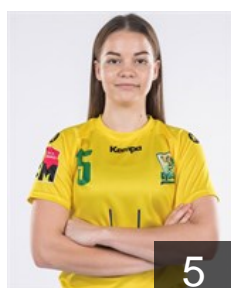

Position: Left Wing
Place of birth: Samarskaya
Date of birth: 03.01.1991
Height: 169 cm

RUS

Sergienko Alina

Position: Left Back
Place of birth: Krasnodar
Date of birth: 17.02.2003
Height: 175 cm

RUS

Sergienko Arina

Position: Right Back
Place of birth: Krasnodar
Date of birth: 17.02.2003
Height: 175 cm

RUS

Shershneva Viktoriia

Position: Right Back
Place of birth: Krasnodar
Date of birth: 18.02.2003
Height: 180 cm

RUS

Sinitsyna Sofiia

Position: Back
Place of birth: volgograd region
Date of birth: 11.09.1998
Height: 180 cm

RUS

Suchalkina Kristina

Position: Line Player
Place of birth: Krasnodar
Date of birth: 13.03.2002
Height: 182 cm

RUS

Trukhina Kseniia

Position: Line Player
Place of birth: Izhevsk
Date of birth: 16.05.1994
Height: 182 cm

RUS

Vaykum Valeriia

Position: Right Wing
Place of birth: Krasnodar
Date of birth: 05.05.2004
Height: 170 cm