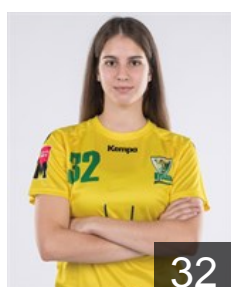

Position: Centre Back
Place of birth: Togliatti
Date of birth: 03.07.2001
Height: 178 cm

RUS

Rzaeva Milana

Position: Right Wing
Place of birth: Krasnodar
Date of birth: 25.11.1998
Height: 175 cm

RUS

Savinova Iana

Position: Left Wing
Place of birth: Samarskaya
Date of birth: 03.01.1991
Height: 169 cm

RUS

Sergienko Alina

Position: Left Back
Place of birth: Krasnodar
Date of birth: 17.02.2003
Height: 175 cm

RUS

Sergienko Arina

Position: Right Back
Place of birth: Krasnodar
Date of birth: 17.02.2003
Height: 175 cm

RUS

Shershneva Viktoriia

Position: Right Back
Place of birth: Krasnodar
Date of birth: 18.02.2003
Height: 180 cm

RUS

Sinitsyna Sofiia

Position: Back
Place of birth: volgograd region
Date of birth: 11.09.1998
Height: 180 cm

RUS

Suchalkina Kristina

Position: Line Player
Place of birth: Krasnodar
Date of birth: 13.03.2002
Height: 182 cm