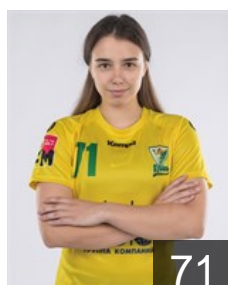

 RUS
Chipula Veronika
Position: Goalkeeper
Place of birth: Vladivostok
Date of birth: 10.07.2002
Height: 178 cm

 RUS
Danilchenko Dalila
Position: Left Back
Place of birth: Samara
Date of birth: 06.05.2001
Height: 182 cm

 RUS
Davidenko Alexandra
Position: Left Wing
Place of birth: Timashevsk
Date of birth: 07.07.1998
Height: 168 cm

 RUS
Drozdova Ekaterina
Position: Left Back
Place of birth: Kropotkin
Date of birth: 05.06.1995
Height: 182 cm

 RUS
Efimkina Anna
Position: Right Wing
Place of birth: Krymsk
Date of birth: 25.01.1999
Height: 173 cm

 RUS
Gafonova Mariya
Position: Line Player
Place of birth: Maykop
Date of birth: 21.06.1987
Height: 176 cm

 RUS
Golub Diana
Position: Right Wing
Place of birth: Krasnodar
Date of birth: 25.11.1992
Height: 171 cm

 RUS
Levchina Ekaterina
Position: Centre Back
Place of birth: Saint-Petersburg
Date of birth: 12.01.2000
Height: 165 cm