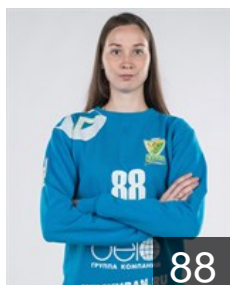

RUS

Trukhina Kseniia

Position: Line Player
Place of birth: Izhevsk
Date of birth: 16.05.1994
Height: 182 cm

RUS

Vaykum Valeriia

Position: Right Wing
Place of birth: Krasnodar
Date of birth: 05.05.2004
Height: 170 cm

RUS

Zhilinskayte Victoria

Position: Left Back
Place of birth: Uray
Date of birth: 06.03.1989
Height: 188 cm

CLUB COMPETITIONS - DELEGATION LIST

EHF European League Women 2021/22

 RUS Kuban - Players

Left Club

RUS

Mikhailiuta Irina

Position: Goalkeeper
Place of birth: Pavlovskaya
Date of birth: 16.06.1993
Height: 186 cm

Left Club on 29.06.2022

RUS

Shavman Anastasiya

Position: Left Back
Place of birth: Bryansk
Date of birth: 04.07.1999
Height: 180 cm