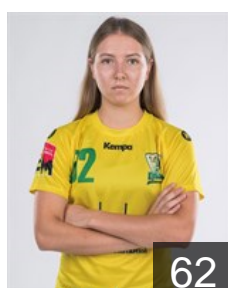

CLUB COMPETITIONS - DELEGATION LIST

EHF European League Women 2021/22

 RUS Kuban - Players

RUS

Penzeva Sofiia

Position: Centre Back
Place of birth: Krasnodar
Date of birth: 26.03.2003
Height: 163 cm

RUS

Porshina Sof`ja

Position: Centre Back
Place of birth: Togliatti
Date of birth: 03.07.2001
Height: 178 cm

RUS

Rzaeva Milana

Position: Right Wing
Place of birth: Krasnodar
Date of birth: 25.11.1998
Height: 175 cm

RUS

Savinova Iana

Position: Left Wing
Place of birth: Samarskaya
Date of birth: 03.01.1991
Height: 169 cm

RUS

Sergienko Alina

Position: Left Back
Place of birth: Krasnodar
Date of birth: 17.02.2003
Height: 175 cm

RUS

Sergienko Arina

Position: Right Back
Place of birth: Krasnodar
Date of birth: 17.02.2003
Height: 175 cm

RUS

Shershneva Viktoriia

Position: Right Back
Place of birth: Krasnodar
Date of birth: 18.02.2003
Height: 180 cm

RUS