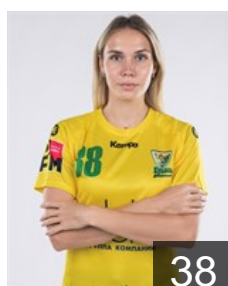

Position: Centre Back
Place of birth: Togliatti
Date of birth: 03.07.2001
Height: 178 cm

RUS

Rzaeva Milana

Position: Right Wing
Place of birth: Krasnodar
Date of birth: 25.11.1998
Height: 175 cm

RUS

Savinova Iana

Position: Left Wing
Place of birth: Samarskaya
Date of birth: 03.01.1991
Height: 169 cm

RUS

Sergienko Alina

Position: Left Back
Place of birth: Krasnodar
Date of birth: 17.02.2003
Height: 175 cm

RUS

Sergienko Arina

Position: Right Back
Place of birth: Krasnodar
Date of birth: 17.02.2003
Height: 175 cm

RUS

Shershneva Viktoriia

Position: Right Back
Place of birth: Krasnodar
Date of birth: 18.02.2003
Height: 180 cm

RUS