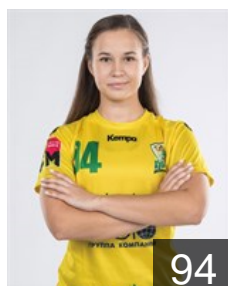

 RUS
Davidenko Alexandra
Position: Left Wing
Place of birth: Timashevsk
Date of birth: 07.07.1998
Height: 168 cm

 RUS
Drozdova Ekaterina
Position: Left Back
Place of birth: Kropotkin
Date of birth: 05.06.1995
Height: 182 cm

 RUS
Efimkina Anna
Position: Right Wing
Place of birth: Krymsk
Date of birth: 25.01.1999
Height: 173 cm

 RUS
Gafonova Mariya
Position: Line Player
Place of birth: Maykop
Date of birth: 21.06.1987
Height: 176 cm

 RUS
Golub Diana
Position: Right Wing
Place of birth: Krasnodar
Date of birth: 25.11.1992
Height: 171 cm

 RUS
Levchina Ekaterina
Position: Centre Back
Place of birth: Saint-Petersburg
Date of birth: 12.01.2000
Height: 165 cm

 AZE
Molyavskaya Mariya
Position: Goalkeeper
Place of birth: Krasnodar
Date of birth: 14.07.2003
Height: 178 cm

 RUS
Panasovskaya Sofia
Position: Left Wing
Place of birth: Krasnodar
Date of birth: 17.01.2003
Height: 168 cm