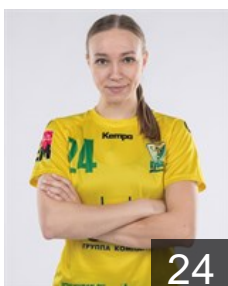

CLUB COMPETITIONS - DELEGATION LIST

EHF European League Women 2021/22

 RUS Kuban - Players

 RUS
Bobina Ekaterina
Position: Right Back
Place of birth: Ufa
Date of birth: 11.07.1996
Height: 175 cm

 RUS
Bogdasheva Anna
Position: Right Back
Place of birth: Moscow
Date of birth: 16.04.1993
Height: 176 cm

 RUS
Chipula Veronika
Position: Goalkeeper
Place of birth: Vladivostok
Date of birth: 10.07.2002
Height: 178 cm

 RUS
Danilchenko Dalila
Position: Left Back
Place of birth: Samara
Date of birth: 06.05.2001
Height: 182 cm

 RUS
Davidenko Alexandra
Position: Left Wing
Place of birth: Timashevsk
Date of birth: 07.07.1998
Height: 168 cm

 RUS
Drozdova Ekaterina
Position: Left Back
Place of birth: Kropotkin
Date of birth: 05.06.1995
Height: 182 cm

 RUS
Efimkina Anna
Position: Right Wing
Place of birth: Krymsk
Date of birth: 25.01.1999
Height: 173 cm

 RUS
Gafonova Mariya
Position: Line Player
Place of birth: Maykop
Date of birth: 21.06.1987
Height: 176 cm