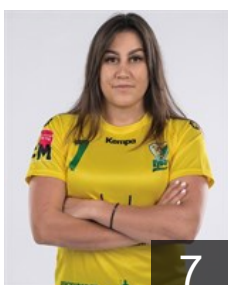

 RUS
Chipula Veronika
Position: Goalkeeper
Place of birth: Vladivostok
Date of birth: 10.07.2002
Height: 178 cm

 RUS
Danilchenko Dalila
Position: Left Back
Place of birth: Samara
Date of birth: 06.05.2001
Height: 182 cm

 RUS
Davidenko Alexandra
Position: Left Wing
Place of birth: Timashevsk
Date of birth: 07.07.1998
Height: 168 cm

 RUS
Drozdova Ekaterina
Position: Left Back
Place of birth: Kropotkin
Date of birth: 05.06.1995
Height: 182 cm

 RUS
Efimkina Anna
Position: Right Wing
Place of birth: Krymsk
Date of birth: 25.01.1999
Height: 173 cm

 RUS
Gafonova Mariya
Position: Line Player
Place of birth: Maykop
Date of birth: 21.06.1987
Height: 176 cm

 RUS
Golub Diana
Position: Right Wing
Place of birth: Krasnodar
Date of birth: 25.11.1992
Height: 171 cm

 RUS
Levchina Ekaterina
Position: Centre Back
Place of birth: Saint-Petersburg
Date of birth: 12.01.2000
Height: 165 cm