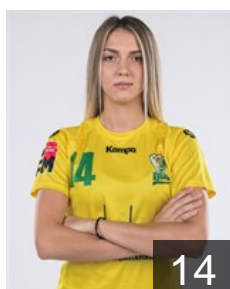

RUS

Mikhailiuta Irina

Position: Goalkeeper
Place of birth: Pavlovskaya
Date of birth: 16.06.1993
Height: 186 cm

Left Club on 29.06.2022

RUS

Shavman Anastasiya

Position: Left Back
Place of birth: Bryansk
Date of birth: 04.07.1999
Height: 180 cm

Left Club on 29.06.2022

RUS

Sobkalo Valerija

Position: Right Wing
Place of birth: Ust-Labinsk
Date of birth: 08.06.2001
Height: 173 cm

Left Club on 29.06.2022

TEAM OFFICIALS

RUS

Golub Nikita