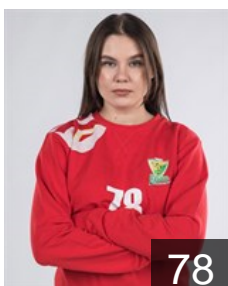

 RUS
Chipula Veronika
Position: Goalkeeper
Place of birth: Vladivostok
Date of birth: 10.07.2002
Height: 178 cm

 RUS
Danilchenko Dalila
Position: Left Back
Place of birth: Samara
Date of birth: 06.05.2001
Height: 182 cm

 RUS
Efimkina Anna
Position: Right Wing
Place of birth: Krymsk
Date of birth: 25.01.1999
Height: 173 cm

 RUS
Gafonova Mariya
Position: Line Player
Place of birth: Maykop
Date of birth: 21.06.1987
Height: 176 cm

 RUS
Golub Diana
Position: Right Wing
Place of birth: Krasnodar
Date of birth: 25.11.1992
Height: 171 cm

 RUS
Levchina Ekaterina
Position: Centre Back
Place of birth: Saint-Petersburg
Date of birth: 12.01.2000
Height: 165 cm

 AZE
Molyavskaya Mariya
Position: Goalkeeper
Place of birth: Krasnodar
Date of birth: 14.07.2003
Height: 178 cm

 RUS
Panasovskaya Sofia
Position: Left Wing
Place of birth: Krasnodar
Date of birth: 17.01.2003
Height: 168 cm