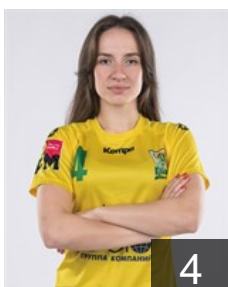

CLUB COMPETITIONS - DELEGATION LIST

EHF European League Women 2021/22

 RUS Kuban - Players

 RUS
Bobina Ekaterina
Position: Right Back
Place of birth: Ufa
Date of birth: 11.07.1996
Height: 175 cm

 RUS
Bogdasheva Anna
Position: Right Back
Place of birth: Moscow
Date of birth: 16.04.1993
Height: 176 cm

 RUS
Chipula Veronika
Position: Goalkeeper
Place of birth: Vladivostok
Date of birth: 10.07.2002
Height: 178 cm

 RUS
Danilchenko Dalila
Position: Left Back
Place of birth: Samara
Date of birth: 06.05.2001
Height: 182 cm