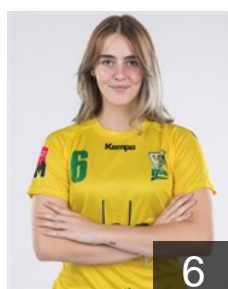

CLUB COMPETITIONS - DELEGATION LIST

EHF European League Women 2021/22

 RUS Kuban - Players

 RUS
Bobina Ekaterina
Position: Right Back
Place of birth: Ufa
Date of birth: 11.07.1996
Height: 175 cm

 RUS
Bogdasheva Anna
Position: Right Back
Place of birth: Moscow
Date of birth: 16.04.1993
Height: 176 cm

 RUS
Chipula Veronika
Position: Goalkeeper
Place of birth: Vladivostok
Date of birth: 10.07.2002
Height: 178 cm

 RUS
Danilchenko Dalila
Position: Left Back
Place of birth: Samara
Date of birth: 06.05.2001
Height: 182 cm