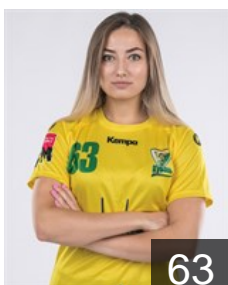

CLUB COMPETITIONS - DELEGATION LIST

EHF European League Women 2021/22

 RUS Kuban - Players

 RUS
Bobina Ekaterina
Position: Right Back
Place of birth: Ufa
Date of birth: 11.07.1996
Height: 175 cm

 RUS
Bogdasheva Anna
Position: Right Back
Place of birth: Moscow
Date of birth: 16.04.1993
Height: 176 cm

 RUS
Chipula Veronika
Position: Goalkeeper
Place of birth: Vladivostok
Date of birth: 10.07.2002
Height: 178 cm

 RUS
Danilchenko Dalila
Position: Left Back
Place of birth: Samara
Date of birth: 06.05.2001
Height: 182 cm