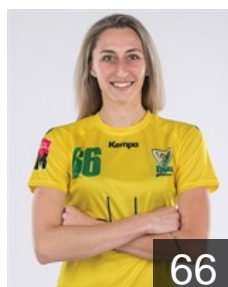

CLUB COMPETITIONS - DELEGATION LIST

EHF European League Women 2021/22

 RUS Kuban - Players

 RUS
Bobina Ekaterina
Position: Right Back
Place of birth: Ufa
Date of birth: 11.07.1996
Height: 175 cm

 RUS
Bogdasheva Anna
Position: Right Back
Place of birth: Moscow
Date of birth: 16.04.1993
Height: 176 cm

 RUS
Chipula Veronika
Position: Goalkeeper
Place of birth: Vladivostok
Date of birth: 10.07.2002
Height: 178 cm

 RUS
Danilchenko Dalila
Position: Left Back
Place of birth: Samara
Date of birth: 06.05.2001
Height: 182 cm

 RUS
Davidenko Alexandra
Position: Left Wing
Place of birth: Timashevsk
Date of birth: 07.07.1998
Height: 168 cm

 RUS
Drozdova Ekaterina
Position: Left Back
Place of birth: Kropotkin
Date of birth: 05.06.1995
Height: 182 cm