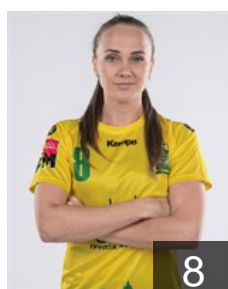

 AZE
Molyavskaya Mariya
Position: Goalkeeper
Place of birth: Krasnodar
Date of birth: 14.07.2003
Height: 178 cm

 RUS
Panasovskaya Sofia
Position: Left Wing
Place of birth: Krasnodar
Date of birth: 17.01.2003
Height: 168 cm

CLUB COMPETITIONS - DELEGATION LIST

EHF European League Women 2021/22

 RUS Kuban - Players

RUS

Penzeva Sofiia

Position: Centre Back
Place of birth: Krasnodar
Date of birth: 26.03.2003
Height: 163 cm

RUS

Porshina Sof`ja

Position: Centre Back
Place of birth: Togliatti
Date of birth: 03.07.2001
Height: 178 cm

RUS

Rzaeva Milana

Position: Right Wing
Place of birth: Krasnodar
Date of birth: 25.11.1998
Height: 175 cm

RUS

Savinova Iana

Position: Left Wing
Place of birth: Samarskaya
Date of birth: 03.01.1991
Height: 169 cm

RUS

Sergienko Alina

Position: Left Back
Place of birth: Krasnodar
Date of birth: 17.02.2003
Height: 175 cm

RUS

Sergienko Arina