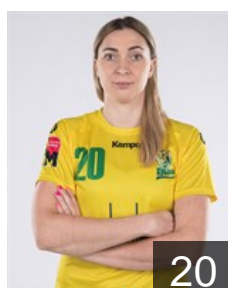

Position: Right Back
Place of birth: Krasnodar
Date of birth: 17.02.2003
Height: 175 cm

RUS

Shershneva Viktoriia

Position: Right Back
Place of birth: Krasnodar
Date of birth: 18.02.2003
Height: 180 cm

RUS

Sinitsyna Sofiia

Position: Back
Place of birth: volgograd region
Date of birth: 11.09.1998
Height: 180 cm

RUS

Suchalkina Kristina

Position: Line Player
Place of birth: Krasnodar
Date of birth: 13.03.2002
Height: 182 cm

RUS

Trukhina Kseniia

Position: Line Player
Place of birth: Izhevsk
Date of birth: 16.05.1994
Height: 182 cm

RUS

Vaykum Valeriia

Position: Right Wing
Place of birth: Krasnodar
Date of birth: 05.05.2004
Height: 170 cm

RUS

Mikhailiuta Irina

Position: Goalkeeper
Place of birth: Pavlovskaya
Date of birth: 16.06.1993
Height: 186 cm

Left Club on 29.06.2022

RUS

Shavman Anastasiya

Position: Left Back
Place of birth: Bryansk
Date of birth: 04.07.1999
Height: 180 cm