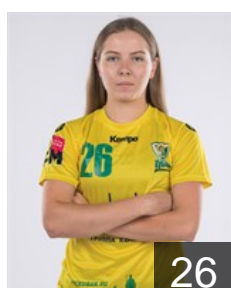

CLUB COMPETITIONS - DELEGATION LIST

EHF European League Women 2021/22

 RUS Kuban - Players

RUS

Penzeva Sofiia

Position: Centre Back
Place of birth: Krasnodar
Date of birth: 26.03.2003
Height: 163 cm

RUS

Porshina Sof`ja

Position: Centre Back
Place of birth: Togliatti
Date of birth: 03.07.2001
Height: 178 cm

RUS

Rzaeva Milana

Position: Right Wing
Place of birth: Krasnodar
Date of birth: 25.11.1998
Height: 175 cm

RUS

Savinova Iana

Position: Left Wing
Place of birth: Samarskaya
Date of birth: 03.01.1991
Height: 169 cm

RUS

Sergienko Alina

Position: Left Back
Place of birth: Krasnodar
Date of birth: 17.02.2003
Height: 175 cm

RUS

Sergienko Arina

Position: Right Back
Place of birth: Krasnodar
Date of birth: 17.02.2003
Height: 175 cm

RUS

Shershneva Viktoriia

Position: Right Back
Place of birth: Krasnodar
Date of birth: 18.02.2003
Height: 180 cm

RUS