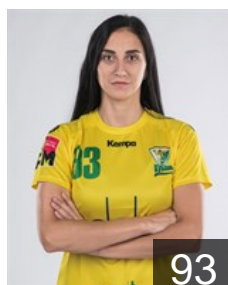

CLUB COMPETITIONS - DELEGATION LIST

EHF European League Women 2021/22

 RUS Kuban - Players

 RUS
Bobina Ekaterina
Position: Right Back
Place of birth: Ufa
Date of birth: 11.07.1996
Height: 175 cm

 RUS
Bogdasheva Anna
Position: Right Back
Place of birth: Moscow
Date of birth: 16.04.1993
Height: 176 cm

 RUS
Chipula Veronika
Position: Goalkeeper
Place of birth: Vladivostok
Date of birth: 10.07.2002
Height: 178 cm

 RUS
Danilchenko Dalila
Position: Left Back
Place of birth: Samara
Date of birth: 06.05.2001
Height: 182 cm

 RUS
Davidenko Alexandra
Position: Left Wing
Place of birth: Timashevsk
Date of birth: 07.07.1998
Height: 168 cm

 RUS
Drozdova Ekaterina
Position: Left Back
Place of birth: Kropotkin
Date of birth: 05.06.1995
Height: 182 cm