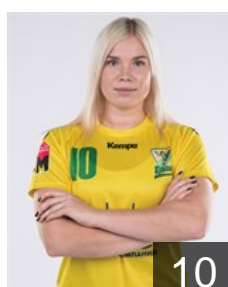

Position: Right Back
Place of birth: Krasnodar
Date of birth: 17.02.2003
Height: 175 cm

RUS

Shershneva Viktoriia

Position: Right Back
Place of birth: Krasnodar
Date of birth: 18.02.2003
Height: 180 cm

RUS

Sinitsyna Sofiia

Position: Back
Place of birth: volgograd region
Date of birth: 11.09.1998
Height: 180 cm

RUS

Suchalkina Kristina

Position: Line Player
Place of birth: Krasnodar
Date of birth: 13.03.2002
Height: 182 cm

RUS

Trukhina Kseniia

Position: Line Player
Place of birth: Izhevsk
Date of birth: 16.05.1994
Height: 182 cm

RUS

Vaykum Valeriia

Position: Right Wing
Place of birth: Krasnodar
Date of birth: 05.05.2004
Height: 170 cm