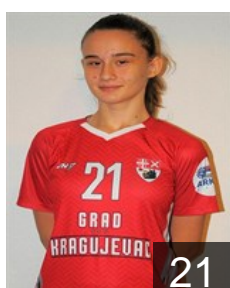

 SRB

Pojuzina Zeljana

Position: Left Wing
Place of birth: Jagodina
Date of birth: 23.07.2003
Height: 175 cm

CLUB COMPETITIONS - DELEGATION LIST

EHF European League Women 2021/22

 SRB SPD Radnicki Kragujevac - Players

 SRB

Rankovic Zorica

Position: Right Wing
Place of birth: Kragujevac
Date of birth: 11.11.2006
Height: 164 cm

 SRB

Raskovic Anja

Position: Centre Back
Place of birth:
Date of birth: 09.05.2005
Height: -

 SRB

Stoiljkovic Jovana

Position: Right Back
Place of birth: Kragujevac
Date of birth: 23.01.1991
Height: 169 cm

 SRB

Todorovic Milica

Position: Left Wing
Place of birth: Novi Sad
Date of birth: 23.12.2002
Height: 164 cm

 SRB

Vasovic Andjela

Position: Left Back
Place of birth: Kragujevac
Date of birth: 11.06.2005
Height: 173 cm

 SRB

Velickovic Teodora

Position: Left Back
Place of birth:
Date of birth: 28.04.2001
Height: 175 cm