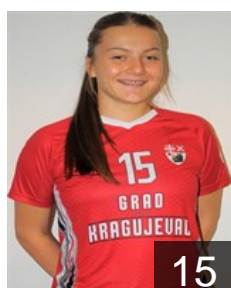

 SRB

Bjelak Ajlin

Position: Line Player
Place of birth: Prijepolje
Date of birth: 17.07.1998
Height: 167 cm

 SRB

Blagojevic Jovana

Position: Left Wing
Place of birth: Kragujevac
Date of birth: 06.02.1998
Height: 163 cm

 SRB

Filipovic Danica

Position: Goalkeeper
Place of birth: Kragujevac
Date of birth: 09.01.2005
Height: 178 cm

 SRB

Indjic Helena

Position: Right Back
Place of birth: Vršac
Date of birth: 28.09.2003
Height: 175 cm

 SRB

Kneževic Jelena

Position: Left Back
Place of birth: Kruševac
Date of birth: 25.01.1998
Height: 184 cm

 SRB

Mikic Natalija

Position: Left Back
Place of birth: Jagodina
Date of birth: 14.06.2002
Height: 184 cm

 SRB

Petkovic Gordana

Position: Goalkeeper
Place of birth: Knin
Date of birth: 24.03.1991
Height: 177 cm

 SRB

Petrovic Ksenija

Position: Right Wing
Place of birth: Beograd
Date of birth: 15.06.1999
Height: 173 cm