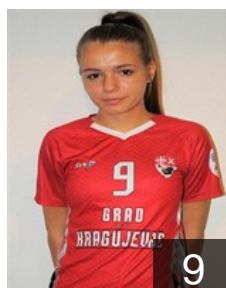

 SRB

Petrovic Tijana

Position: Centre Back
Place of birth: Kragujevac
Date of birth: 09.01.2002
Height: 170 cm

 SRB

Pojuzina Jelena

Position: Goalkeeper
Place of birth: Jagodina
Date of birth: 07.07.2001
Height: 170 cm

 SRB

Pojuzina Zeljana

Position: Left Wing
Place of birth: Jagodina
Date of birth: 23.07.2003
Height: 175 cm

CLUB COMPETITIONS - DELEGATION LIST

EHF European League Women 2021/22

 SRB SPD Radnicki Kragujevac - Players

 SRB

Rankovic Zorica

Position: Right Wing
Place of birth: Kragujevac
Date of birth: 11.11.2006
Height: 164 cm

 SRB

Raskovic Anja

Position: Centre Back
Place of birth:
Date of birth: 09.05.2005
Height: -

 SRB