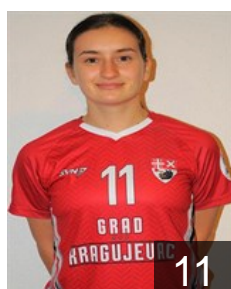

CLUB COMPETITIONS - DELEGATION LIST

EHF European League Women 2021/22

 SRB SPD Radnicki Kragujevac - Players

 SRB

Andric Sara

Position: Line Player
Place of birth: Kragujevac
Date of birth: 11.11.2005
Height: 168 cm

 SRB

Bjelak Ajlin

Position: Line Player
Place of birth: Prijepolje
Date of birth: 17.07.1998
Height: 167 cm

 SRB

Blagojevic Jovana

Position: Left Wing
Place of birth: Kragujevac
Date of birth: 06.02.1998
Height: 163 cm

 SRB

Filipovic Danica

Position: Goalkeeper
Place of birth: Kragujevac
Date of birth: 09.01.2005
Height: 178 cm

 SRB

Indjic Helena

Position: Right Back
Place of birth: Vršac
Date of birth: 28.09.2003
Height: 175 cm