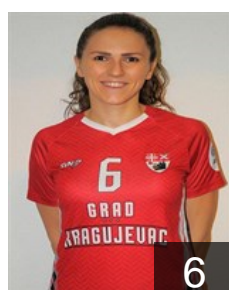

 SRB

Bjelak Ajlin

Position: Line Player
Place of birth: Prijepolje
Date of birth: 17.07.1998
Height: 167 cm

 SRB

Blagojevic Jovana

Position: Left Wing
Place of birth: Kragujevac
Date of birth: 06.02.1998
Height: 163 cm

 SRB

Filipovic Danica

Position: Goalkeeper
Place of birth: Kragujevac
Date of birth: 09.01.2005
Height: 178 cm

 SRB

Indjic Helena

Position: Right Back
Place of birth: Vršac
Date of birth: 28.09.2003
Height: 175 cm

 SRB

Kneževic Jelena

Position: Left Back
Place of birth: Kruševac
Date of birth: 25.01.1998
Height: 184 cm

 SRB

Mikic Natalija

Position: Left Back
Place of birth: Jagodina
Date of birth: 14.06.2002
Height: 184 cm

 SRB

Petkovic Gordana

Position: Goalkeeper
Place of birth: Knin
Date of birth: 24.03.1991
Height: 177 cm

 SRB

Petrovic Ksenija

Position: Right Wing
Place of birth: Beograd
Date of birth: 15.06.1999
Height: 173 cm