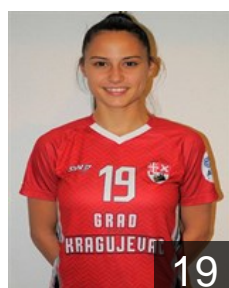

 SRB

Petkovic Gordana

Position: Goalkeeper
Place of birth: Knin
Date of birth: 24.03.1991
Height: 177 cm

 SRB

Petrovic Ksenija

Position: Right Wing
Place of birth: Beograd
Date of birth: 15.06.1999
Height: 173 cm

 SRB

Petrovic Tijana

Position: Centre Back
Place of birth: Kragujevac
Date of birth: 09.01.2002
Height: 170 cm

 SRB

Pojuzina Jelena

Position: Goalkeeper
Place of birth: Jagodina
Date of birth: 07.07.2001
Height: 170 cm

 SRB

Pojuzina Zeljana

Position: Left Wing
Place of birth: Jagodina
Date of birth: 23.07.2003
Height: 175 cm

CLUB COMPETITIONS - DELEGATION LIST

EHF European League Women 2021/22

 SRB SPD Radnicki Kragujevac - Players

 SRB

Rankovic Zorica

Position: Right Wing
Place of birth: Kragujevac
Date of birth: 11.11.2006
Height: 164 cm

 SRB

Raskovic Anja

Position: Centre Back
Place of birth:
Date of birth: 09.05.2005
Height: -

 SRB