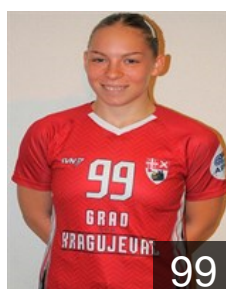

SRB

Todorovic Milica

Position: Left Wing
Place of birth: Novi Sad
Date of birth: 23.12.2002
Height: 164 cm