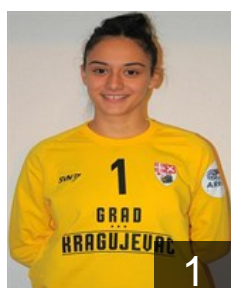

 SRB

Kneževic Jelena

Position: Left Back
Place of birth: Kruševac
Date of birth: 25.01.1998
Height: 184 cm

 SRB

Mikic Natalija

Position: Left Back
Place of birth: Jagodina
Date of birth: 14.06.2002
Height: 184 cm

 SRB

Petkovic Gordana

Position: Goalkeeper
Place of birth: Knin
Date of birth: 24.03.1991
Height: 177 cm

 SRB

Petrovic Ksenija

Position: Right Wing
Place of birth: Beograd
Date of birth: 15.06.1999
Height: 173 cm

 SRB

Petrovic Tijana

Position: Centre Back
Place of birth: Kragujevac
Date of birth: 09.01.2002
Height: 170 cm

 SRB

Pojuzina Jelena

Position: Goalkeeper
Place of birth: Jagodina
Date of birth: 07.07.2001
Height: 170 cm

 SRB

Pojuzina Zeljana

Position: Left Wing
Place of birth: Jagodina
Date of birth: 23.07.2003
Height: 175 cm

CLUB COMPETITIONS - DELEGATION LIST

EHF European League Women 2021/22

 SRB SPD Radnicki Kragujevac - Players