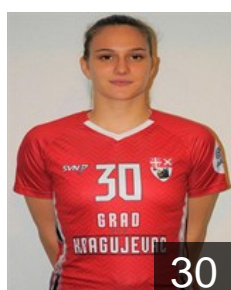

CLUB COMPETITIONS - DELEGATION LIST

EHF European League Women 2021/22

 SRB SPD Radnicki Kragujevac - Players

 SRB

Andric Sara

Position: Line Player
Place of birth: Kragujevac
Date of birth: 11.11.2005
Height: 168 cm

 SRB

Bjelak Ajlin

Position: Line Player
Place of birth: Prijepolje
Date of birth: 17.07.1998
Height: 167 cm

 SRB

Blagojevic Jovana

Position: Left Wing
Place of birth: Kragujevac
Date of birth: 06.02.1998
Height: 163 cm

 SRB

Filipovic Danica

Position: Goalkeeper
Place of birth: Kragujevac
Date of birth: 09.01.2005
Height: 178 cm

 SRB

Indjic Helena

Position: Right Back
Place of birth: Vršac
Date of birth: 28.09.2003
Height: 175 cm

 SRB

Kneževic Jelena

Position: Left Back
Place of birth: Kruševac
Date of birth: 25.01.1998
Height: 184 cm

 SRB

Mikic Natalija

Position: Left Back
Place of birth: Jagodina
Date of birth: 14.06.2002
Height: 184 cm