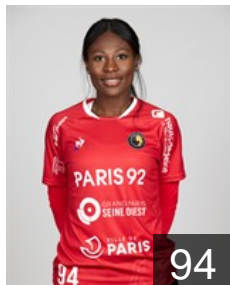

Position: Right Back
Place of birth:
Date of birth: 13.09.1997
Height: 185 cm

 FRA

Serdarevic Léa

Position: Goalkeeper
Place of birth: PAU
Date of birth: 17.08.1995
Height: 178 cm

 FRA

Thouvenot Mathilde

Position: Line Player
Place of birth: THIONVILLE
Date of birth: 30.12.2002
Height: 182 cm

 POL

Zalewska Karolina

Position: Right Wing
Place of birth: Varsovie
Date of birth: 19.03.1984
Height: 172 cm

CLUB COMPETITIONS - DELEGATION LIST

EHF European League Women 2021/22

 FRA Paris 92 - Players

Left Club

 FRA

Gabriel Catherine

Position: Goalkeeper

Place of birth:

Date of birth: 04.09.1994

Height: 172 cm

Left Club on 29.06.2022

TEAM OFFICIALS