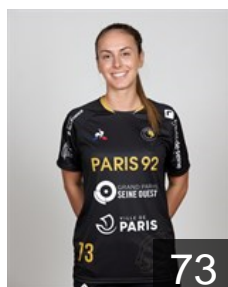

Position: Left Wing
Place of birth: Villiers
Date of birth: 26.07.1998
Height: 172 cm

 FRA

Niombla Gnonsiane

Position: Centre Back
Place of birth: Villeurbanne
Date of birth: 09.07.1990
Height: 172 cm

 CGO

Nkou Joséphine

Position: Left Wing
Place of birth: Vigneux St
Date of birth: 18.09.1997
Height: 165 cm

 DEN

Offendal Nadia

Position: Centre Back
Place of birth:
Date of birth: 22.10.1994
Height: 173 cm

 FRA

Ouatara Adja

Position: Line Player
Place of birth: Paris
Date of birth: 14.10.2001
Height: 181 cm

 POR

Resende Joana

Position: Left Back
Place of birth:
Date of birth: 23.03.2001
Height: 176 cm

 FRA

Sajka Marie Héléne