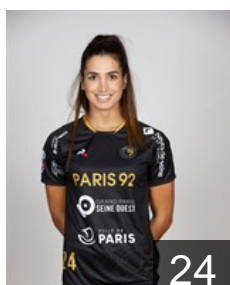

Position: Centre Back
Place of birth: Montpellier
Date of birth: 31.12.2003
Height: 168 cm

 FRA

Bourlitio Gameiro C.

Position: Right Wing
Place of birth: NOGENT SUR
Date of birth: 24.02.2006
Height: -

 FRA

Chauveau Alisee

Position: Right Wing
Place of birth: Niort
Date of birth: 21.02.2001
Height: 168 cm

13

 FRA

Cissokho Aminata

Position: Left Wing
Place of birth: PARIS
Date of birth: 01.06.2001
Height: 177 cm

 FRA

Flippes Laura

Position: Right Back
Place of birth:
Date of birth: 13.12.1994
Height: 171 cm

 FRA

Fofana Mabana-Ma

Position: Line Player
Place of birth: Paris
Date of birth: 20.06.1998
Height: 182 cm

 CIV

Fofana Namizata

Position: Right Wing
Place of birth: DALOA
Date of birth: 01.01.2000
Height: 170 cm

 ESP

Gonzalez Ortega Lara

Position: Left Back
Place of birth:
Date of birth: 22.02.1992
Height: 184 cm

 FRA