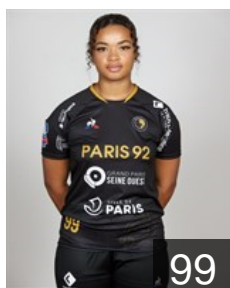

CLUB COMPETITIONS - DELEGATION LIST

EHF European League Women 2021/22

 FRA Paris 92 - Players

 FRA

Ayong Leslie

Position: Centre Back
Place of birth: Tours
Date of birth: 09.12.2002
Height: 174 cm

 FRA

Bosquet Liloa

Position: Centre Back
Place of birth: Montpellier
Date of birth: 31.12.2003
Height: 168 cm

 FRA

Bourlitio Gameiro C.

Position: Right Wing
Place of birth: NOGENT SUR
Date of birth: 24.02.2006
Height: -

 FRA

Chauveau Alisee

Position: Right Wing
Place of birth: Niort
Date of birth: 21.02.2001
Height: 168 cm

13

 FRA

Cissokho Aminata

Position: Left Wing
Place of birth: PARIS
Date of birth: 01.06.2001
Height: 177 cm