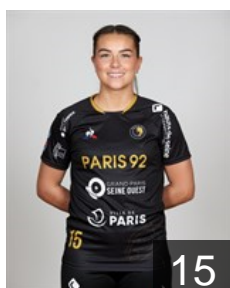

Nkou Joséphine

Position: Left Wing
Place of birth: Vigneux St
Date of birth: 18.09.1997
Height: 165 cm

 DEN

Offendal Nadia

Position: Centre Back
Place of birth:
Date of birth: 22.10.1994
Height: 173 cm

 FRA

Ouatara Adja

Position: Line Player
Place of birth: Paris
Date of birth: 14.10.2001
Height: 181 cm

 POR

Resende Joana

Position: Left Back
Place of birth:
Date of birth: 23.03.2001
Height: 176 cm

 FRA

Sajka Marie Héléne

Position: Right Back
Place of birth:
Date of birth: 13.09.1997
Height: 185 cm

 FRA

Serdarevic Léa

Position: Goalkeeper
Place of birth: PAU
Date of birth: 17.08.1995
Height: 178 cm

 FRA

Thouvenot Mathilde

Position: Line Player
Place of birth: THIONVILLE
Date of birth: 30.12.2002
Height: 182 cm