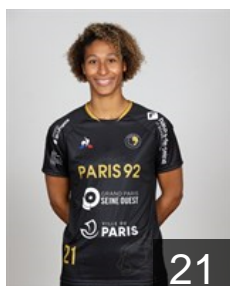

Position: Centre Back
Place of birth: Montpellier
Date of birth: 31.12.2003
Height: 168 cm

 FRA

Bourlitio Gameiro C.

Position: Right Wing
Place of birth: NOGENT SUR
Date of birth: 24.02.2006
Height: -

 FRA

Chauveau Alisee

Position: Right Wing
Place of birth: Niort
Date of birth: 21.02.2001
Height: 168 cm

13

 FRA

Cissokho Aminata

Position: Left Wing
Place of birth: PARIS
Date of birth: 01.06.2001
Height: 177 cm

 FRA

Flippes Laura

Position: Right Back
Place of birth:
Date of birth: 13.12.1994
Height: 171 cm

 FRA

Fofana Mabana-Ma

Position: Line Player
Place of birth: Paris
Date of birth: 20.06.1998
Height: 182 cm

 CIV

Fofana Namizata

Position: Right Wing
Place of birth: DALOA
Date of birth: 01.01.2000
Height: 170 cm

 ESP

Gonzalez Ortega Lara

Position: Left Back
Place of birth:
Date of birth: 22.02.1992
Height: 184 cm

 FRA