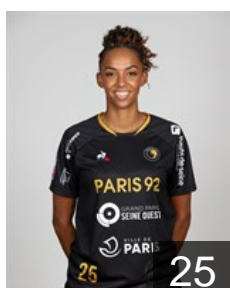

Position: Left Wing
Place of birth: Villiers
Date of birth: 26.07.1998
Height: 172 cm

 FRA

Niombla Gnonsiane

Position: Centre Back
Place of birth: Villeurbanne
Date of birth: 09.07.1990
Height: 172 cm

 CGO

Nkou Joséphine

Position: Left Wing
Place of birth: Vigneux St
Date of birth: 18.09.1997
Height: 165 cm

 DEN

Offendal Nadia

Position: Centre Back
Place of birth:
Date of birth: 22.10.1994
Height: 173 cm

 FRA

Ouatara Adja

Position: Line Player
Place of birth: Paris
Date of birth: 14.10.2001
Height: 181 cm

 POR

Resende Joana

Position: Left Back
Place of birth:
Date of birth: 23.03.2001
Height: 176 cm

 FRA

Sajka Marie Héléne

Position: Right Back
Place of birth:
Date of birth: 13.09.1997
Height: 185 cm

 FRA

Serdarevic Léa

Position: Goalkeeper
Place of birth: PAU
Date of birth: 17.08.1995
Height: 178 cm

 FRA

Thouvenot Mathilde

Position: Line Player
Place of birth: THIONVILLE
Date of birth: 30.12.2002
Height: 182 cm