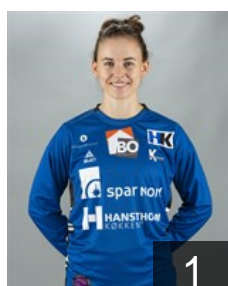

SWE
Ryde Jessica
Position: Goalkeeper
Place of birth: Östra Torn
Date of birth: 18.05.1994
Height: 185 cm