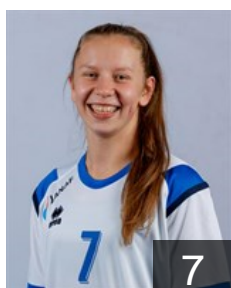

## Posavec Stela

Position: Centre Back  
Place of birth: Cakovec  
Date of birth: 26.08.1996  
Height: 168 cm

 CRO

## Prkacin Kristina

Position: Left Back  
Place of birth:  
Date of birth: 21.10.1997  
Height: 183 cm

 MKD

## Sedloska Andrea

Position: Left Back  
Place of birth: Prilep  
Date of birth: 06.03.2003  
Height: 183 cm

 CRO

## Šimara Andrea

Position: Left Wing  
Place of birth:  
Date of birth: 13.07.1997  
Height: 171 cm

 CRO