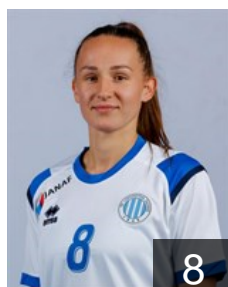

## Nemcic Mihaela

Position: Left Back  
Place of birth: Zagreb  
Date of birth: 12.08.2002  
Height: 180 cm

 CRO

## Petika Tena

Position: Left Back  
Place of birth:  
Date of birth: 16.06.2000  
Height: 190 cm

 CRO

## Posavac Renee

Position: Line Player  
Place of birth: Izola  
Date of birth: 25.08.2002  
Height: 170 cm

 CRO

## Posavec Stela

Position: Centre Back  
Place of birth: Cakovec  
Date of birth: 26.08.1996  
Height: 168 cm

 CRO