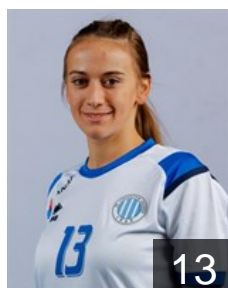

## Šimara Andrea

Position: Left Wing  
Place of birth:  
Date of birth: 13.07.1997  
Height: 171 cm

 CRO

## Skalic Ivona

Position: Left Wing  
Place of birth: ZAGREB  
Date of birth: 28.08.2001  
Height: 174 cm

 CRO

## Škaric Margarita

Position: Left Wing  
Place of birth:  
Date of birth: 02.03.2002  
Height: 164 cm

 CRO