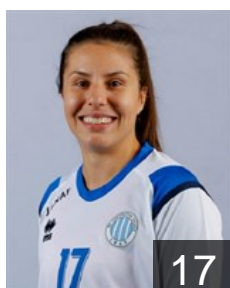

## Ivancok Lena

Position: Goalkeeper  
Place of birth:  
Date of birth: 29.03.2001  
Height: 184 cm

 CRO