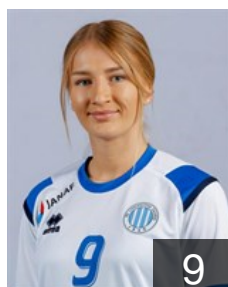

CRO

Curic Terezija

Position: Left Back
Place of birth: Koprivnica
Date of birth: 18.10.1999
Height: 175 cm