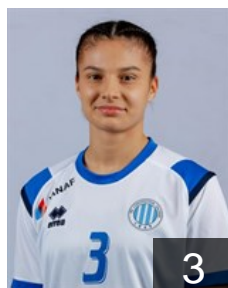

## Bešen Lucija

Position: Goalkeeper  
Place of birth:  
Date of birth: 23.03.1998  
Height: 180 cm

 CRO

## Bilandzic Maja

Position: Right Back  
Place of birth: Sinj  
Date of birth: 09.02.2002  
Height: 180 cm

 CRO

## Brkljacic Iva

Position: Goalkeeper  
Place of birth: Zagreb  
Date of birth: 31.08.2002  
Height: 178 cm

 CRO

## Buric Lara

Position: Right Wing  
Place of birth:  
Date of birth: 13.08.2003  
Height: 170 cm

 CRO