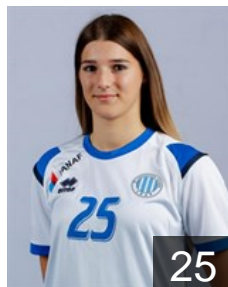

## Bešen Lucija

Position: Goalkeeper  
Place of birth:  
Date of birth: 23.03.1998  
Height: 180 cm

 CRO