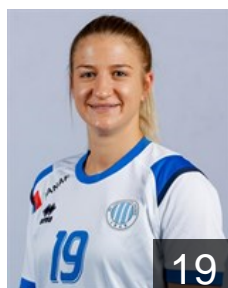

## Japundža Tena

Position: Right Wing  
Place of birth:  
Date of birth: 28.10.1998  
Height: 173 cm

 CRO

## Kalaus Dora

Position: Right Back  
Place of birth:  
Date of birth: 24.06.1996  
Height: 172 cm

 CRO

## Kosovac Kala

Position: Right Wing  
Place of birth: Zagreb  
Date of birth: 29.05.2005  
Height: 172 cm

 CRO