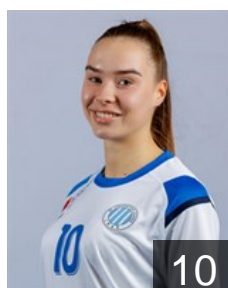

## Prkacin Kristina

Position: Left Back  
Place of birth:  
Date of birth: 21.10.1997  
Height: 183 cm

 MKD

## Sedloska Andrea

Position: Left Back  
Place of birth: Prilep  
Date of birth: 06.03.2003  
Height: 183 cm

 CRO

## Šimara Andrea

Position: Left Wing  
Place of birth:  
Date of birth: 13.07.1997  
Height: 171 cm

 CRO