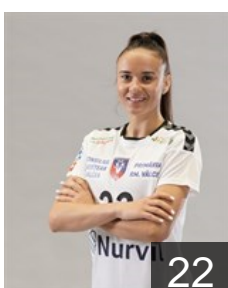

ROU

Florica Elena Cristina

Position: Left Wing
Place of birth: Creteni
Date of birth: 11.05.1992
Height: 174 cm