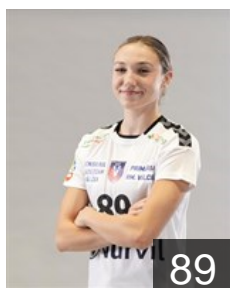

## Levchenko Yevheniia

Position: Right Wing  
Place of birth:  
Date of birth: 09.11.1994  
Height: 170 cm

 SRB

## Liscevic Kristina

Position: Centre Back  
Place of birth:  
Date of birth: 20.10.1989  
Height: 173 cm

# CLUB COMPETITIONS - DELEGATION LIST

EHF European League Women 2021/22

 ROU SCM Ramnicu Valcea - Players

---

 ROU  
**Lupei Corina Elena Romina**  
Position: Left Wing  
Place of birth: Targu Mures  
Date of birth: 12.07.2002  
Height: 175 cm

 ROU  
**Marin Iuliana Daniela**  
Position: Line Player  
Place of birth: Slobozia  
Date of birth: 11.04.2000  
Height: 179 cm

 SRB  
**Nikolic Zeljka**  
Position: Right Wing  
Place of birth: Priboj  
Date of birth: 12.07.1991  
Height: 164 cm