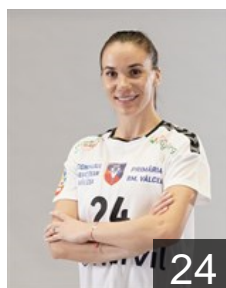

## Bucur Daria

Position: Right Back  
Place of birth: Constanta  
Date of birth: 11.07.1999  
Height: 180 cm

 ROU

## Dascalete Elena Raluca

Position: Left Back  
Place of birth: Horezu  
Date of birth: 08.01.1992  
Height: 184 cm

 HUN