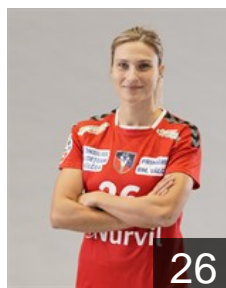

## Liscevic Kristina

Position: Centre Back  
Place of birth:  
Date of birth: 20.10.1989  
Height: 173 cm

# CLUB COMPETITIONS - DELEGATION LIST

EHF European League Women 2021/22

 ROU SCM Ramnicu Valcea - Players

---

 ROU  
**Lupei Corina Elena Romina**  
Position: Left Wing  
Place of birth: Targu Mures  
Date of birth: 12.07.2002  
Height: 175 cm

 ROU  
**Marin Iuliana Daniela**  
Position: Line Player  
Place of birth: Slobozia  
Date of birth: 11.04.2000  
Height: 179 cm

 SRB  
**Nikolic Zeljka**  
Position: Right Wing  
Place of birth: Priboj  
Date of birth: 12.07.1991  
Height: 164 cm