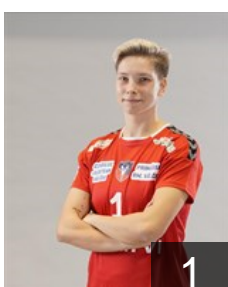

ROU

Hosu Daciana

Position: Goalkeeper
Place of birth: Bistrita
Date of birth: 16.01.1998
Height: 181 cm