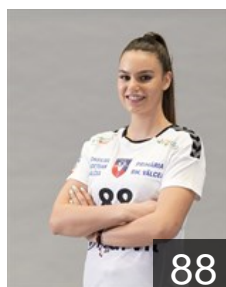

# CLUB COMPETITIONS - DELEGATION LIST

EHF European League Women 2021/22

 ROU SCM Ramnicu Valcea - Players

---

 ROU  
**Lupei Corina Elena Romina**  
Position: Left Wing  
Place of birth: Targu Mures  
Date of birth: 12.07.2002  
Height: 175 cm

 ROU  
**Marin Iuliana Daniela**  
Position: Line Player  
Place of birth: Slobozia  
Date of birth: 11.04.2000  
Height: 179 cm

 SRB  
**Nikolic Zeljka**  
Position: Right Wing  
Place of birth: Priboj  
Date of birth: 12.07.1991  
Height: 164 cm

 GER  
**Roch Isabell**  
Position: Goalkeeper  
Place of birth:  
Date of birth: 26.07.1990  
Height: 175 cm

 ROU  
**Rus Sara**  
Position: Goalkeeper  
Place of birth: Petrosani  
Date of birth: 29.09.2002  
Height: 189 cm