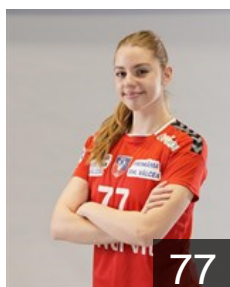

ROU
Rus Sara
Position: Goalkeeper
Place of birth: Petrosani
Date of birth: 29.09.2002
Height: 189 cm