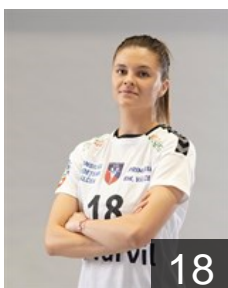

CLUB COMPETITIONS - DELEGATION LIST

EHF European League Women 2021/22

ROU SCM Ramnicu Valcea - Players

ROU

Bucur Daria

Position: Right Back
Place of birth: Constanta
Date of birth: 11.07.1999
Height: 180 cm