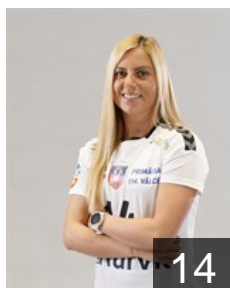

## Liscevic Kristina

Position: Centre Back  
Place of birth:  
Date of birth: 20.10.1989  
Height: 173 cm

# CLUB COMPETITIONS - DELEGATION LIST

EHF European League Women 2021/22

 ROU SCM Ramnicu Valcea - Players

---

 ROU  
**Lupei Corina Elena Romina**  
Position: Left Wing  
Place of birth: Targu Mures  
Date of birth: 12.07.2002  
Height: 175 cm

 ROU  
**Marin Iuliana Daniela**  
Position: Line Player  
Place of birth: Slobozia  
Date of birth: 11.04.2000  
Height: 179 cm

 SRB  
**Nikolic Zeljka**  
Position: Right Wing  
Place of birth: Priboj  
Date of birth: 12.07.1991  
Height: 164 cm