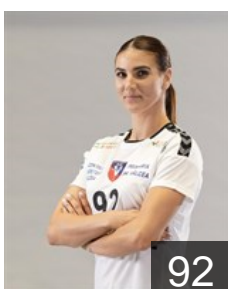

## Bucur Daria

Position: Right Back  
Place of birth: Constanta  
Date of birth: 11.07.1999  
Height: 180 cm

 ROU

## Dache Elena

Position: Centre Back  
Place of birth: Galati  
Date of birth: 24.03.1997  
Height: 180 cm

 ROU

## Dascalete Elena Raluca

Position: Left Back  
Place of birth: Horezu  
Date of birth: 08.01.1992  
Height: 184 cm

 HUN