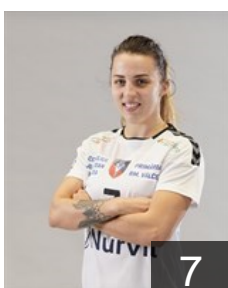

## Gonzalez Alvarez Mireya

Position: Right Back  
Place of birth:  
Date of birth: 18.07.1991  
Height: 178 cm

 RUS

## Gorshenina Olga

Position: Left Back  
Place of birth: Togliatti  
Date of birth: 09.11.1990  
Height: 182 cm

 ROU

## Hosu Daciana

Position: Goalkeeper  
Place of birth: Bistrita  
Date of birth: 16.01.1998  
Height: 181 cm

 MNE

## Klikovac Bobana

Position: Line Player  
Place of birth:  
Date of birth: 19.07.1995  
Height: 181 cm

 UKR