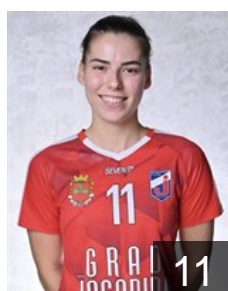

Position: Line Player
Place of birth:
Date of birth: 13.03.1998
Height: 179 cm

MNE

Corovic Nada

Position: Left Back
Place of birth: Niksic
Date of birth: 16.12.2000
Height: 180 cm

SRB

Gojkovic Jelena

Position: Left Back
Place of birth: Pozarevac
Date of birth: 17.07.1986
Height: 168 cm

MNE

Gugac Sara

Position: Centre Back
Place of birth:
Date of birth: 13.11.2002
Height: 171 cm

SRB

Janjic Marija

Position: Left Back
Place of birth: Cacak
Date of birth: 25.01.1989
Height: 187 cm

SRB

Kostic Tamara

Position: Goalkeeper
Place of birth: Beograd
Date of birth: 13.10.1999
Height: 174 cm

SRB

Lovric Natasa

Position: Right Wing
Place of birth:
Date of birth: 02.10.2000
Height: 175 cm

SRB

Majkic Teodora

Position: Centre Back
Place of birth:
Date of birth: 06.10.2000
Height: 184 cm

MNE

Pejovic Nikoleta

Position: Line Player
Place of birth:
Date of birth: 22.04.2003
Height: 177 cm

MKD

Petkovska Dragana

Position: Goalkeeper
Place of birth: Skopje
Date of birth: 12.06.1996
Height: 179 cm