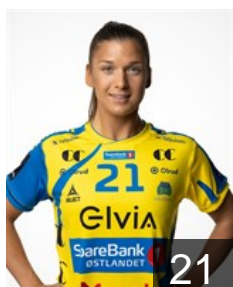

CLUB COMPETITIONS - DELEGATION LIST

EHF European League Women 2021/22

 NOR *Storhamar Handball Elite - Players*

 NOR

Amundsen Susanne Liberg

Position: Left Wing
Place of birth: hamar
Date of birth: 20.08.2002
Height: 167 cm

 NOR

Brodal Selma

Position: Right Wing
Place of birth: Hamar
Date of birth: 15.04.2003
Height: 166 cm

 NOR

Bruce Monica Hoistad

Position: Left Back
Place of birth: Lillehammer
Date of birth: 17.11.2001
Height: 176 cm

 NOR

Enger Mathea

Position: Centre Back
Place of birth: Hamar
Date of birth: 09.07.2004
Height: 175 cm

 SWE

Fredriksson Moa Amanda

Position: Line Player
Place of birth: Gothenburg
Date of birth: 17.12.1991
Height: 173 cm

 NOR

Grønlund Sofie Ege

Position: Goalkeeper
Place of birth: Bergen
Date of birth: 03.04.1999
Height: 176 cm

 NOR

Høgseth Ane Cecilie

Position: Line Player
Place of birth: Oslo
Date of birth: 15.01.2001
Height: 176 cm