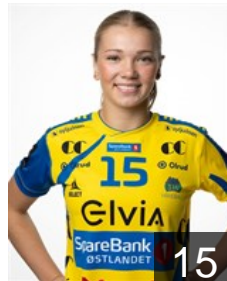

 NOR

Obaidli Anniken

Position: Centre Back
Place of birth: Molde
Date of birth: 22.06.1995
Height: 171 cm

 NOR

Raasok Eli Marie

Position: Goalkeeper
Place of birth: Oslo
Date of birth: 21.11.1996
Height: 176 cm

 NOR

Riegelhuth Betina

Position: Left Back
Place of birth: Oslo
Date of birth: 17.06.1987
Height: 178 cm

 NOR

Venn Kristin

Position: Left Wing
Place of birth: Trondheim
Date of birth: 05.03.1994
Height: 168 cm

Left Club

 NOR

Gabrielsen Andrea Landas

Position: Left Wing
Place of birth: Drammen
Date of birth: 26.11.2001
Height: 164 cm

Left Club on 19.01.2022

 NOR

Moen Andrea Holmsveen

Position: Centre Back
Place of birth: Gjøvik
Date of birth: 06.05.2003
Height: 167 cm

Left Club on 31.05.2022

 NOR

Rønningen Sara

Position: Line Player
Place of birth: Levanger
Date of birth: 03.11.1996
Height: 180 cm

Left Club on 16.06.2022

 NOR

Sandvik Lone

Position: Right Wing
Place of birth: Trondheim
Date of birth: 08.07.2003
Height: 164 cm