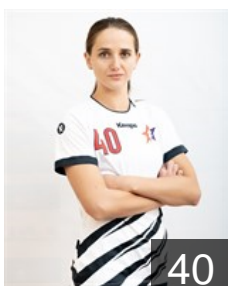

 RUS
Milenina Darya
Position: Right Wing
Place of birth: Naro-Fominsk
Date of birth: 28.12.2003
Height: 165 cm

 RUS
Murzalieva Albina
Position: Right Wing
Place of birth:
Date of birth: 05.10.1996
Height: 167 cm

 RUS
Nikitina Natalia
Position: Centre Back
Place of birth: Alma-Ata
Date of birth: 20.01.1996
Height: 176 cm

 RUS
Nikolaeva Anna
Position: Right Back
Place of birth: Chehov
Date of birth: 06.04.2000
Height: 182 cm

 RUS
Osipova Nadezhda
Position: Centre Back
Place of birth: Novokuznetsk
Date of birth: 08.12.1990
Height: 172 cm

 RUS
Sinelnikova Alina
Position: Line Player
Place of birth:
Date of birth: 12.01.2001
Height: 178 cm