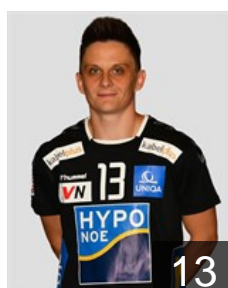

## Dedic Mirela

Position: Left Wing  
Place of birth:  
Date of birth: 15.12.1991  
Height: 169 cm

 AUT

## Gorza Katalin

Position: Right Wing  
Place of birth: Budapest  
Date of birth: 19.05.1993  
Height: 165 cm

 AUT

## Hajgato Anna

Position: Goalkeeper  
Place of birth:  
Date of birth: 27.04.1992  
Height: 170 cm

 AUT

## Hödl Sabrina

Position: Back  
Place of birth: Bruck a.d.Mur  
Date of birth: 30.12.1990  
Height: 170 cm

 AUT