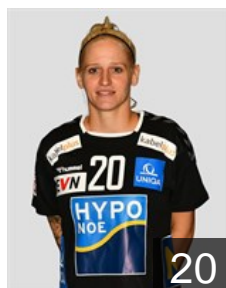

AUT

Riesenhuber Yvonne

Position: Back
Place of birth: Krems/Donau
Date of birth: 20.06.1990
Height: 169 cm