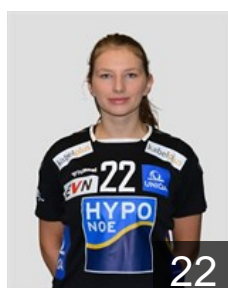

## Hödl Sabrina

Position: Back  
Place of birth: Bruck a.d.Mur  
Date of birth: 30.12.1990  
Height: 170 cm

 AUT

## Krenn Lea

Position: Goalkeeper  
Place of birth: Mödling  
Date of birth: 27.01.2001  
Height: 175 cm

 AUT

## Leitner Nora

Position: Line Player  
Place of birth:  
Date of birth: 05.05.2002  
Height: 178 cm

 AUT