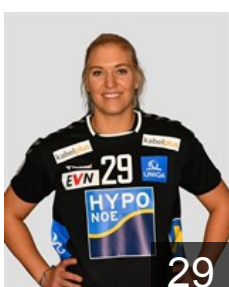

## Gorza Katalin

Position: Right Wing  
Place of birth: Budapest  
Date of birth: 19.05.1993  
Height: 165 cm

 AUT

## Hajgato Anna

Position: Goalkeeper  
Place of birth:  
Date of birth: 27.04.1992  
Height: 170 cm

 AUT

## Hödl Sabrina

Position: Back  
Place of birth: Bruck a.d.Mur  
Date of birth: 30.12.1990  
Height: 170 cm

 AUT