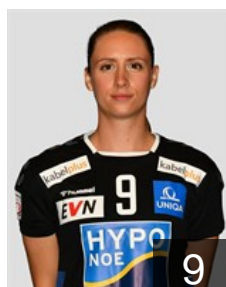

AUT

Schindler Johanna

Position: Centre Back
Place of birth:
Date of birth: 08.06.1994
Height: 171 cm