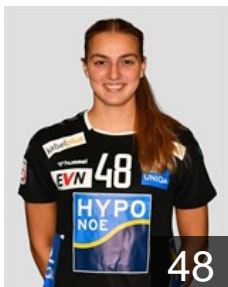

CLUB COMPETITIONS - DELEGATION LIST

EHF European League Women 2021/22

AUT Hypo Niederösterreich - Players

AUT

Neidhart Nina

Position: Left Wing
Place of birth:
Date of birth: 16.06.2001
Height: 172 cm