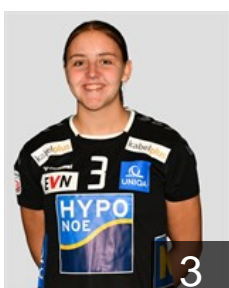

## Hödl Sabrina

Position: Back  
Place of birth: Bruck a.d.Mur  
Date of birth: 30.12.1990  
Height: 170 cm

 AUT

## Kaiser Stefanie

Position: Line Player  
Place of birth:  
Date of birth: 31.10.1992  
Height: 181 cm

 AUT

## Krenn Lea

Position: Goalkeeper  
Place of birth: Mödling  
Date of birth: 27.01.2001  
Height: 175 cm

 AUT