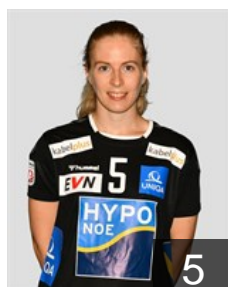

HUN

Gorza Katalin

Position: Right Wing
Place of birth: Budapest
Date of birth: 19.05.1993
Height: 165 cm