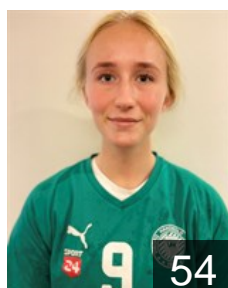

 DEN

Laursen Signe Vetter

Position: Left Back
Place of birth: Vesthimmerland
Date of birth: 23.09.2003
Height: 172 cm

 DEN

Pedersen Lærke Nolsø

Position: Left Wing
Place of birth:
Date of birth: 19.02.1996
Height: 169 cm

 DEN

Petersen Katinka Hagner

Position: Line Player
Place of birth: Aarhus
Date of birth: 06.04.2002
Height: 177 cm

 DEN

Rasmussen J.

Position: Right Wing
Place of birth: Favrskov
Date of birth: 16.03.2004
Height: 177 cm

 NOR

Rivas-Toft Mathilde

Position: Right Back
Place of birth: Lørenskog
Date of birth: 16.04.1997
Height: 171 cm

 DEN

Stokholm Maria Fisker

Position: Left Wing
Place of birth: Favrskov
Date of birth: 03.10.1990
Height: 168 cm

 DEN

Trierup Johansen Ida

Position: Left Back
Place of birth: Viborg
Date of birth: 19.10.2003
Height: 183 cm

 DEN

Westerholm Julie Isabel

Position: Right Back
Place of birth: Kolding
Date of birth: 26.02.2005
Height: 184 cm