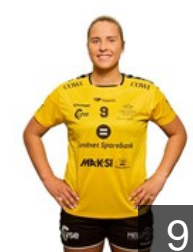

 NOR

Freyer Vilde

Position: Goalkeeper
Place of birth: Stavanger
Date of birth: 14.11.2004
Height: 180 cm

 NOR

Friisfeldt Carmen

Position: Line Player
Place of birth: Stavanger
Date of birth: 20.01.2003
Height: 181 cm

 NOR

Frøland Amalie

Position: Goalkeeper
Place of birth: Andøy
Date of birth: 01.09.1997
Height: 175 cm

 NOR

Gravdal Ingrid

Position: Back
Place of birth: Stavanger
Date of birth: 16.04.2003
Height: 176 cm

 NOR

Gudmestad Angunn

Position: Back
Place of birth: Stavanger
Date of birth: 08.05.2001
Height: 167 cm

 NOR

Gundersen Pia Tomine

Position: Wing
Place of birth: Skien
Date of birth: 24.06.2000
Height: 166 cm

 NOR

Haug Lerstad Tonje

Position: Goalkeeper
Place of birth: Trondheim
Date of birth: 09.10.1996
Height: 176 cm

 NOR

Haugsens Kaja Horst

Position: Line Player
Place of birth: Stavanger
Date of birth: 23.09.2001
Height: 183 cm