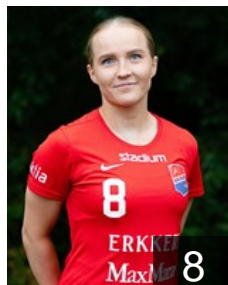

CLUB COMPETITIONS - DELEGATION LIST

EHF European Cup Women 2021/22

 FIN Dicken - Players

 FIN

Gammals Jessika

Position: Line Player
Place of birth: Espoo
Date of birth: 10.03.1997
Height: 173 cm

 FIN

Heikkinen Malena

Position: Left Back
Place of birth: Espoo
Date of birth: 12.08.2000
Height: 169 cm

 FIN

Hudd Daniela

Position: Left Back
Place of birth: Espoo
Date of birth: 12.02.2003
Height: 177 cm

 FIN

Itkonen Karla

Position: Left Wing
Place of birth: Helsinki
Date of birth: 24.03.2003
Height: 176 cm

 FIN

Itkonen Kira

Position: Goalkeeper
Place of birth: Helsinki
Date of birth: 22.07.2000
Height: 176 cm

 FIN

Järnström Ellen

Position: Centre Back
Place of birth: Helsinki
Date of birth: 17.01.2005
Height: 178 cm