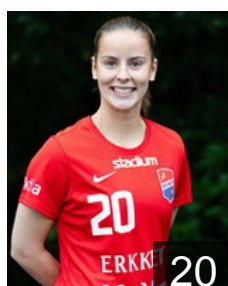

 FIN

Kohonen Emilia

Position: Left Wing
Place of birth: Helsinki
Date of birth: 11.04.1997
Height: 178 cm

 FIN

Kosonen Ilona

Position: Goalkeeper
Place of birth: Helsinki
Date of birth: 06.04.2004
Height: 172 cm

 FIN

Lindahl Anna

Position: Centre Back
Place of birth: Espoo
Date of birth: 26.05.1991
Height: 165 cm

 FIN

Lindholm Anna

Position: Right Wing
Place of birth: Helsinki
Date of birth: 25.08.1992
Height: 170 cm

 FIN

Lökström Ida

Position: Goalkeeper
Place of birth: Vantaa
Date of birth: 29.04.2002
Height: 173 cm

 FIN

Ottelin Nina

Position: Left Wing
Place of birth: Helsinki
Date of birth: 15.06.2001
Height: 167 cm

CLUB COMPETITIONS - DELEGATION LIST

EHF European Cup Women 2021/22

 FIN Dicken - Players

 FIN

Peitsaro Matilda

Position: Centre Back
Place of birth: Turku
Date of birth: 30.07.2000
Height: 172 cm

 FIN

Ruth Sofia