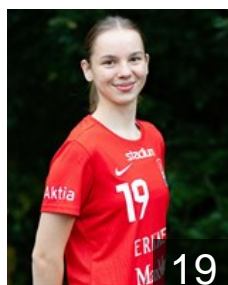

CLUB COMPETITIONS - DELEGATION LIST

EHF European Cup Women 2021/22

 FIN Dicken - Players

 FIN

Gammals Jessika

Position: Line Player
Place of birth: Espoo
Date of birth: 10.03.1997
Height: 173 cm

 FIN

Heikkinen Malena

Position: Left Back
Place of birth: Espoo
Date of birth: 12.08.2000
Height: 169 cm

 FIN

Hudd Daniela

Position: Left Back
Place of birth: Espoo
Date of birth: 12.02.2003
Height: 177 cm

 FIN

Itkonen Karla

Position: Left Wing
Place of birth: Helsinki
Date of birth: 24.03.2003
Height: 176 cm

 FIN

Itkonen Kira

Position: Goalkeeper
Place of birth: Helsinki
Date of birth: 22.07.2000
Height: 176 cm

 FIN

Järnström Ellen

Position: Centre Back
Place of birth: Helsinki
Date of birth: 17.01.2005
Height: 178 cm

 FIN

Kohonen Emilia

Position: Left Wing
Place of birth: Helsinki
Date of birth: 11.04.1997
Height: 178 cm

 FIN

Kosonen Ilona

Position: Goalkeeper
Place of birth: Helsinki
Date of birth: 06.04.2004
Height: 172 cm