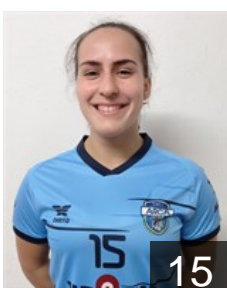

Position: Goalkeeper
Place of birth: BRASIL
Date of birth: 14.01.2003
Height: 175 cm

 POR

Figueiredo Beatriz

Position: Left Back
Place of birth: Porto
Date of birth: 19.07.2000
Height: 173 cm

 POR

Freitas Rebeca

Position: Left Wing
Place of birth: Aveiro
Date of birth: 08.03.1999
Height: 165 cm

 POR

Guimaraes Rita

Position: Goalkeeper
Place of birth: ALPENDORADA
Date of birth: 29.06.2005
Height: 171 cm

 POR

Jesus Sofia

Position: Line Player
Place of birth: Vila Nova de Gaia
Date of birth: 09.03.1999
Height: 176 cm

 POR

Machado Francisca

Position: Right Back
Place of birth: CELORICO DE
Date of birth: 21.10.2004
Height: 174 cm

 POR

Miranda Ana

Position: Centre Back
Place of birth: MAIA
Date of birth: 01.01.2004
Height: 174 cm

 POR

Morais Margarida

Position: Line Player
Place of birth: MADEIRA
Date of birth: 11.07.2002
Height: 171 cm