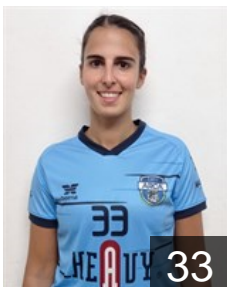

CLUB COMPETITIONS - DELEGATION LIST

EHF European Cup Women 2021/22

 POR A.R.C. Alpendorada - Players

 POR

Alves Rita

Position: Left Back
Place of birth: Porto
Date of birth: 24.08.1992
Height: 185 cm

 POR

Barbosa Sara

Position: Centre Back
Place of birth: ALPENDORADA
Date of birth: 31.05.1999
Height: 161 cm

 POR

Dias Ana

Position: Right Wing
Place of birth: VILA NOVA DE
Date of birth: 21.10.1998
Height: 163 cm

 BRA

Ferreira Alice

Position: Goalkeeper
Place of birth: BRASIL
Date of birth: 14.01.2003
Height: 175 cm

 POR

Figueiredo Beatriz

Position: Left Back
Place of birth: Porto
Date of birth: 19.07.2000
Height: 173 cm

 POR

Freitas Rebeca