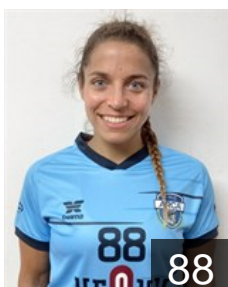

Ramadas Mariana

Position: Line Player
Place of birth: MAIA
Date of birth: 12.07.2003
Height: 171 cm

 POR

Reis Catarina

Position: Right Wing
Place of birth: PORTO
Date of birth: 14.04.2002
Height: 166 cm

 POR

Rodrigues Josefina

Position: Centre Back
Place of birth: MADEIRA
Date of birth: 01.11.1994
Height: 164 cm

 POR

Silva Ana

Position: Left Wing
Place of birth: LEÇA DA
Date of birth: 19.05.1997
Height: 156 cm

 POR

Silva Ana

Position: Right Wing
Place of birth: MAIA
Date of birth: 31.07.1992
Height: 154 cm

 POR

Soares Filipa

Position: Goalkeeper
Place of birth: MAIA
Date of birth: 10.05.2005
Height: 175 cm

 POR

Vieira Cristiana