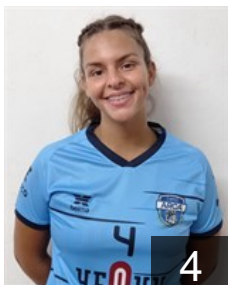

Position: Line Player
Place of birth: Vila Nova de Gaia
Date of birth: 09.03.1999
Height: 176 cm

 POR

Machado Francisca

Position: Right Back
Place of birth: CELORICO DE
Date of birth: 21.10.2004
Height: 174 cm

 POR

Miranda Ana

Position: Centre Back
Place of birth: MAIA
Date of birth: 01.01.2004
Height: 174 cm

 POR

Morais Margarida

Position: Line Player
Place of birth: MADEIRA
Date of birth: 11.07.2002
Height: 171 cm

 POR

Nunes Maria

Position: Left Wing
Place of birth: LEIRIA
Date of birth: 06.07.2000
Height: 156 cm

CLUB COMPETITIONS - DELEGATION LIST

EHF European Cup Women 2021/22

 POR A.R.C. Alpendorada - Players

 POR

Ramadas Mariana

Position: Line Player
Place of birth: MAIA
Date of birth: 12.07.2003
Height: 171 cm

 POR

Reis Catarina

Position: Right Wing
Place of birth: PORTO
Date of birth: 14.04.2002
Height: 166 cm

 POR