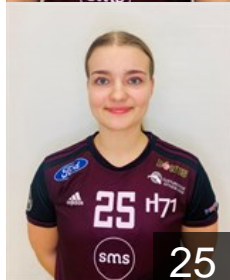

FAR

Jacobsen Sara

Position: Line Player

Place of birth:

Date of birth: 03.05.2002

Height: 172 cm