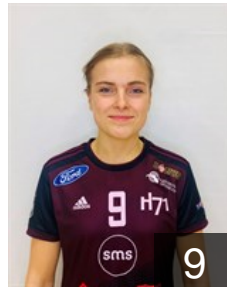

Position: Centre Back
Place of birth:
Date of birth: 24.11.2003
Height: 172 cm

 FAR

Mortensen Marita

Position: Left Back
Place of birth:
Date of birth: 29.03.2001
Height: -

 FAR

Olsen Rannvá

Position: Left Wing
Place of birth:
Date of birth: 22.01.2003
Height: 168 cm

 FAR

Palsdóttir Brynhild

Position: Right Wing
Place of birth:
Date of birth: 05.03.2003
Height: 173 cm

 FAR

Rubeksen Karina Eysturtun

Position: Field Player
Place of birth:
Date of birth: 22.05.2001
Height: 170 cm