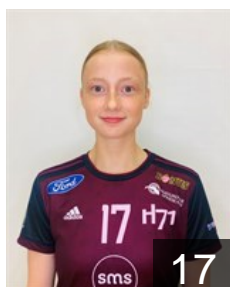

Av Skardi Alda

Position: Goalkeeper

Place of birth:

Date of birth: 20.04.2001

Height: 165 cm

 FAR

Barba Arge Eva

Position: Left Wing

Place of birth:

Date of birth: 18.12.2000

Height: 173 cm

 FAR

Bentsdottir Zachariasen Liv

Position: Right Back

Place of birth:

Date of birth: 11.04.2002

Height: 178 cm

 FAR

Bentsdottir Zachariasen Var

Position: Line Player

Place of birth:

Date of birth: 11.04.2002

Height: 178 cm

 FAR