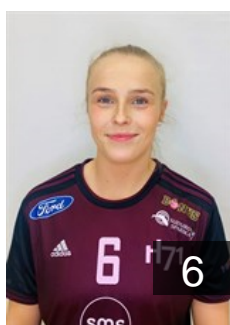

Place of birth:

Date of birth: 18.12.2000

Height: 173 cm

 FAR

Bentsdottir Zachariasen Liv

Position: Right Back

Place of birth:

Date of birth: 11.04.2002

Height: 178 cm

 FAR

Bentsdottir Zachariasen Var

Position: Line Player

Place of birth:

Date of birth: 11.04.2002

Height: 178 cm

 FAR

Brimnes Björk

Position: Line Player

Place of birth:

Date of birth: 22.08.2000

Height: 168 cm

 FAR

Egholm Elsa

Position: Right Back