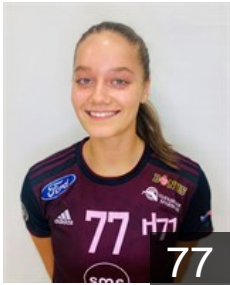

Jogvansdottir Larsen Runa

Position: Goalkeeper

Place of birth:

Date of birth: 21.03.2003

Height: 179 cm

 FAR

Michelsen Kass Simona

Position: Goalkeeper

Place of birth:

Date of birth: 30.08.2004

Height: -

CLUB COMPETITIONS - DELEGATION LIST

EHF European Cup Women 2021/22

 FAR H71 - Players

 FAR

Mittún Jana

Position: Centre Back
Place of birth:
Date of birth: 24.11.2003
Height: 172 cm

 FAR

Mortensen Marita

Position: Left Back
Place of birth:
Date of birth: 29.03.2001
Height: -

 FAR

Olsen Rannvá

Position: Left Wing
Place of birth:
Date of birth: 22.01.2003
Height: 168 cm