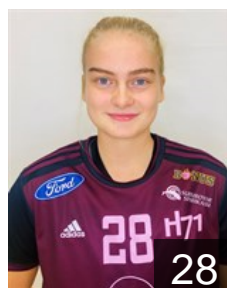

CLUB COMPETITIONS - DELEGATION LIST

EHF European Cup Women 2021/22

 FAR H71 - Players

 FAR

a Borg Gudrid Bogadottir

Position: Right Wing

Place of birth:

Date of birth: 04.11.1997

Height: 171 cm

 FAR

Arge Lukka

Position:

Place of birth:

Date of birth: 28.06.2004

Height: -

 FAR

Av Skardi Alda

Position: Goalkeeper

Place of birth:

Date of birth: 20.04.2001

Height: 165 cm

 FAR

Barba Arge Eva

Position: Left Wing