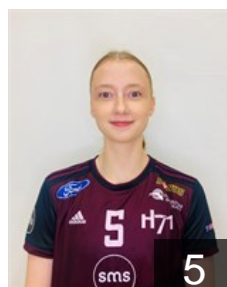

Av Skardi Alda

Position: Goalkeeper

Place of birth:

Date of birth: 20.04.2001

Height: 165 cm

 FAR

Barba Arge Eva

Position: Left Wing

Place of birth:

Date of birth: 18.12.2000

Height: 173 cm

 FAR

Bentsdottir Zachariasen Liv

Position: Right Back

Place of birth:

Date of birth: 11.04.2002

Height: 178 cm

 FAR

Bentsdottir Zachariasen Var

Position: Line Player

Place of birth:

Date of birth: 11.04.2002

Height: 178 cm

 FAR