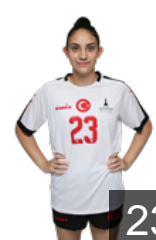

## Bastan Tugba Nur

Position: Right Wing  
Place of birth: KONAK  
Date of birth: 10.06.2004  
Height: 168 cm

 TUR

## Bedel Ümmügülsüm

Position: Left Wing  
Place of birth:  
Date of birth: 08.02.1995  
Height: 167 cm

 SRB

## Bokaric Tamara

Position: Line Player  
Place of birth: Derventa  
Date of birth: 14.02.1990  
Height: 174 cm

 TUR

## Dag Sude Naz

Position: Left Back  
Place of birth: BORNOVA  
Date of birth: 30.05.2004  
Height: 180 cm

 TUR