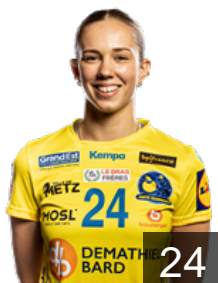

Position: Right Back
Place of birth:
Date of birth: 17.10.1992
Height: 178 cm

 BRA

Cardoso de Castro Adriana

Position:
Place of birth: FORTALEZA
Date of birth: 29.10.1990
Height: 167 cm

 FRA

Dembele Sitha Laureen

Position: Right Back
Place of birth: Paris
Date of birth: 10.03.2001
Height: 182 cm

 ITA

Fabbo Giulia

Position: Left Back
Place of birth:
Date of birth: 26.10.2003
Height: 174 cm

 FRA

Fauvarque Laura

Position: Left Back
Place of birth:
Date of birth: 30.10.2003
Height: 183 cm

 FRA

Halter Melanie

Position: Goalkeeper
Place of birth: SCHITILGHEIM
Date of birth: 17.06.2002
Height: 187 cm

 FRA

Horacek Tamara

Position: Centre Back
Place of birth:
Date of birth: 05.11.1995
Height: 178 cm

CLUB COMPETITIONS - DELEGATION LIST

EHF Champions League Women 2021/22

 FRA Metz Handball - Players

 FRA

Jacques Emma

Position: Right Back

Place of birth:

Date of birth: 29.11.2001