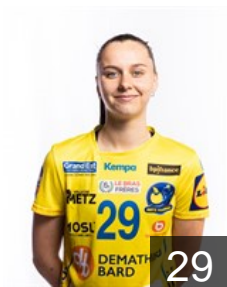

Height: 175 cm

 FRA

Sako Hatadou

Position: Goalkeeper

Place of birth: TOURNAN EN

Date of birth: 21.10.1995

Height: 172 cm

 FRA

Tuccella Emma

Position: Right Wing

Place of birth:

Date of birth: 08.01.2004

Height: 168 cm

 FRA

Valentini Chloé

Position: Left Wing

Place of birth:

Date of birth: 19.04.1995

Height: 165 cm

CLUB COMPETITIONS - DELEGATION LIST

EHF Champions League Women 2021/22

 FRA Metz Handball - Players

 FRA

Vernay Lalie

Position: Right Back

Place of birth:

Date of birth: 29.07.2003

Height: 172 cm

 FRA

Zaadi Deuna Grace

Position: Centre Back

Place of birth: