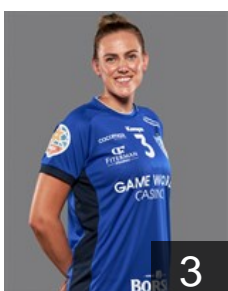

CLUB COMPETITIONS - DELEGATION LIST

EHF Champions League Women 2021/22

 ROU CSM Bucuresti - Players

 ROU

Ailincai Andreea

Position: Line Player
Place of birth: Bacau
Date of birth: 15.12.2003
Height: 185 cm

 BRA

Amorim Taleska E.

Position: Left Back
Place of birth: Blumenau
Date of birth: 23.09.1986
Height: 186 cm

 NOR

Arntzen Emilie Hegh

Position: Left Back
Place of birth: Porsgrunn
Date of birth: 01.01.1994
Height: 184 cm

 NED

Broch Yvette

Position: Line Player
Place of birth: Monster
Date of birth: 23.12.1990
Height: 185 cm

 BRA

Da Silva Vieira Samara

Position: Left Back
Place of birth: Natal/RN
Date of birth: 07.10.1991
Height: 183 cm

 NOR

Davidsen Marie Skurtveit

Position: Goalkeeper
Place of birth:
Date of birth: 20.08.1993
Height: 178 cm

 FRA

Demebele Pavlovic Siraba

Position: Left Wing
Place of birth: Dreux
Date of birth: 28.06.1986
Height: 172 cm