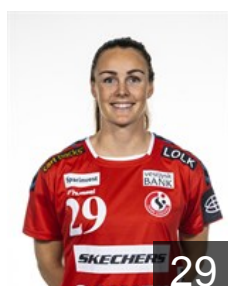

 GBR

Harkes Jane Maria Mayes

Position: Goalkeeper
Place of birth: Esbjerg
Date of birth: 10.01.1989
Height: 174 cm

 DEN

Heide Kirstine-Marie

Position: Right Wing
Place of birth: Esbjerg
Date of birth: 18.07.2004
Height: 172 cm

 NOR

Ingstad Vilde Mortensen

Position: Line Player
Place of birth: Oslo
Date of birth: 18.12.1994
Height: 178 cm

 NOR

Jacobsen Marit Røsberg

Position: Right Wing
Place of birth: Narvik
Date of birth: 25.02.1994
Height: 165 cm

 DEN

Jensen Annette

Position: Centre Back
Place of birth: Frederica
Date of birth: 24.09.1991
Height: 175 cm

CLUB COMPETITIONS - DELEGATION LIST

EHF Champions League Women 2021/22

 DEN Team Esbjerg - Players

DEN

Jørgensen Myers L.

Position: Right Back

Place of birth: Hvidovre

Date of birth: 31.12.1989

Height: 186 cm

DEN

Lund Stine