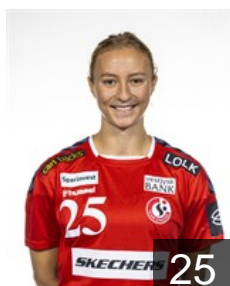

Position: Goalkeeper

Place of birth: Esbjerg

Date of birth: 08.05.2003

Height: 179 cm

DEN

Møller Michala Elsberg

Position: Left Back

Place of birth:

Date of birth: 16.02.2000

Height: 168 cm

DEN

Nielsen Kaja Kamp

Position: Line Player

Place of birth:

Date of birth: 29.04.1994

Height: 172 cm

NED

Polman Estavana

Position: Left Back

Place of birth:

Date of birth: 05.08.1992

Height: 173 cm

DEN

Poulsen Rikke Vestergaard

Position: Goalkeeper

Place of birth:

Date of birth: 20.04.1986

Height: 177 cm

NOR

Reistad Henny Ella

Position: Centre Back

Place of birth: Bærum