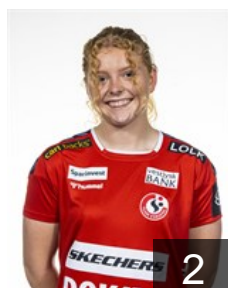

CLUB COMPETITIONS - DELEGATION LIST

EHF Champions League Women 2021/22

 DEN Team Esbjerg - Players

 NOR

Breistøl Kristine

Position: Left Back
Place of birth: Oslo
Date of birth: 23.08.1993
Height: 192 cm

 DEN

Brinch-Nielsen Mia

Position: Line Player
Place of birth: Esbjerg
Date of birth: 07.05.2004
Height: 178 cm

 DEN

Damgaard Kreil Signe

Position: Centre Back
Place of birth: Esbjerg
Date of birth: 21.02.2003
Height: 176 cm

 GER

Eckerle Dinah

Position: Goalkeeper
Place of birth:
Date of birth: 16.10.1995
Height: 174 cm

 NOR

Frafjord Marit Malm

Position: Line Player
Place of birth: Tromsø
Date of birth: 25.11.1985
Height: 182 cm