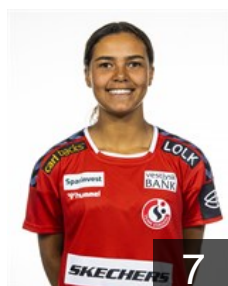

Date of birth: 16.02.2000

Height: 168 cm

DEN

Nielsen Kaja Kamp

Position: Line Player

Place of birth:

Date of birth: 29.04.1994

Height: 172 cm

NED

Polman Estavana

Position: Left Back

Place of birth:

Date of birth: 05.08.1992

Height: 173 cm

DEN

Poulsen Rikke Vestergaard

Position: Goalkeeper

Place of birth:

Date of birth: 20.04.1986

Height: 177 cm

NOR

Reistad Henny Ella

Position: Centre Back

Place of birth: Bærum

Date of birth: 09.02.1999

Height: 181 cm

DEN

Sall Julie Ami

Position: Left Wing

Place of birth: Esbjerg

Date of birth: 21.11.2004

Height: 162 cm