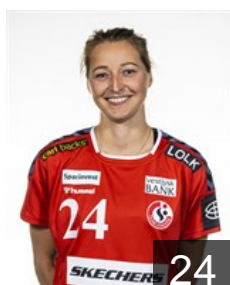

NED

Polman Estavana

Position: Left Back

Place of birth:

Date of birth: 05.08.1992

Height: 173 cm

DEN

Poulsen Rikke Vestergaard

Position: Goalkeeper

Place of birth:

Date of birth: 20.04.1986

Height: 177 cm

NOR

Reistad Henny Ella

Position: Centre Back

Place of birth: Bærum

Date of birth: 09.02.1999

Height: 181 cm

DEN

Sall Julie Ami

Position: Left Wing

Place of birth: Esbjerg

Date of birth: 21.11.2004

Height: 162 cm

NOR

Solberg-Isaksen S.

Position: Left Wing

Place of birth: Bærum

Date of birth: 16.06.1990

Height: 178 cm

DEN

Tranborg Mette