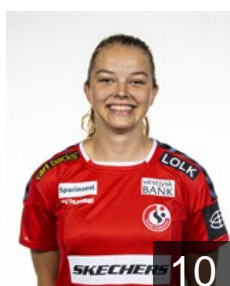

CLUB COMPETITIONS - DELEGATION LIST

EHF Champions League Women 2021/22

 DEN Team Esbjerg - Players

 NOR

Breistøl Kristine

Position: Left Back
Place of birth: Oslo
Date of birth: 23.08.1993
Height: 192 cm

 DEN

 GER

Eckerle Dinah

Position: Goalkeeper
Place of birth:
Date of birth: 16.10.1995
Height: 174 cm

 NOR

Frafjord Marit Malm

Position: Line Player
Place of birth: Tromsø
Date of birth: 25.11.1985
Height: 182 cm

 DEN

Gade Caroline

Position: Right Wing
Place of birth: Esbjerg
Date of birth: 11.07.2004
Height: 169 cm

 DEN

Hansen Julie Vogt

Position: Line Player
Place of birth: Esbjerg
Date of birth: 14.02.2002
Height: 184 cm

 GBR

Harkes Jane Maria Mayes

Position: Goalkeeper
Place of birth: Esbjerg
Date of birth: 10.01.1989
Height: 174 cm

 DEN

Heide Kirstine-Marie

Position: Right Wing
Place of birth: Esbjerg
Date of birth: 18.07.2004
Height: 172 cm