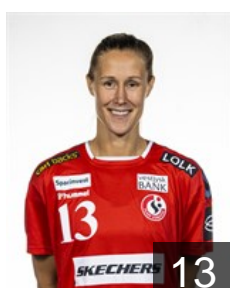

CLUB COMPETITIONS - DELEGATION LIST

EHF Champions League Women 2021/22

 DEN Team Esbjerg - Players

 NOR

Breistøl Kristine

Position: Left Back
Place of birth: Oslo
Date of birth: 23.08.1993
Height: 192 cm

 DEN

Brinch-Nielsen Mia

Position: Line Player
Place of birth: Esbjerg
Date of birth: 07.05.2004
Height: 178 cm

 DEN

Damgaard Kreil Signe

Position: Centre Back
Place of birth: Esbjerg
Date of birth: 21.02.2003
Height: 176 cm

 GER

Eckerle Dinah

Position: Goalkeeper
Place of birth:
Date of birth: 16.10.1995
Height: 174 cm

 NOR

Frafjord Marit Malm

Position: Line Player
Place of birth: Tromsø
Date of birth: 25.11.1985
Height: 182 cm

 DEN

Gade Caroline

Position: Right Wing
Place of birth: Esbjerg
Date of birth: 11.07.2004
Height: 169 cm

 DEN

Hansen Julie Vogt

Position: Line Player
Place of birth: Esbjerg
Date of birth: 14.02.2002
Height: 184 cm