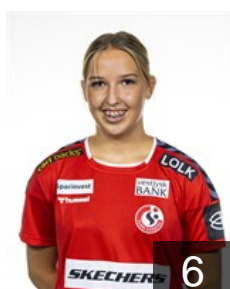

CLUB COMPETITIONS - DELEGATION LIST

EHF Champions League Women 2021/22

 DEN Team Esbjerg - Players

 NOR

Breistøl Kristine

Position: Left Back
Place of birth: Oslo
Date of birth: 23.08.1993
Height: 192 cm

 DEN

Brinch-Nielsen Mia

Position: Line Player
Place of birth: Esbjerg
Date of birth: 07.05.2004
Height: 178 cm

 DEN

Damgaard Kreil Signe

Position: Centre Back
Place of birth: Esbjerg
Date of birth: 21.02.2003
Height: 176 cm

 GER

Eckerle Dinah

Position: Goalkeeper
Place of birth:
Date of birth: 16.10.1995
Height: 174 cm

 NOR

Frafjord Marit Malm

Position: Line Player
Place of birth: Tromsø
Date of birth: 25.11.1985
Height: 182 cm