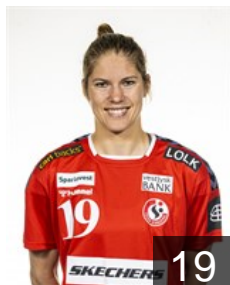

 NOR

Ingstad Vilde Mortensen

Position: Line Player
Place of birth: Oslo
Date of birth: 18.12.1994
Height: 178 cm

 NOR

Jacobsen Marit Røsberg

Position: Right Wing
Place of birth: Narvik
Date of birth: 25.02.1994
Height: 165 cm

 DEN

Jensen Annette

Position: Centre Back
Place of birth: Frederica
Date of birth: 24.09.1991
Height: 175 cm

CLUB COMPETITIONS - DELEGATION LIST

EHF Champions League Women 2021/22

 DEN Team Esbjerg - Players

DEN

Jørgensen Myers L.

Position: Right Back

Place of birth: Hvidovre

Date of birth: 31.12.1989

Height: 186 cm

DEN

Lund Stine

Position: Goalkeeper

Place of birth: Esbjerg

Date of birth: 08.05.2003

Height: 179 cm

DEN

Møller Michala Elsberg

Position: Left Back

Place of birth: