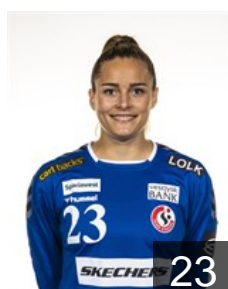

CLUB COMPETITIONS - DELEGATION LIST

EHF Champions League Women 2021/22

 DEN Team Esbjerg - Players

 NOR

Breistøl Kristine

Position: Left Back
Place of birth: Oslo
Date of birth: 23.08.1993
Height: 192 cm

 DEN

Brinch-Nielsen Mia

Position: Line Player
Place of birth: Esbjerg
Date of birth: 07.05.2004
Height: 178 cm

 DEN

Damgaard Kreil Signe

Position: Centre Back
Place of birth: Esbjerg
Date of birth: 21.02.2003
Height: 176 cm

 GER

Eckerle Dinah

Position: Goalkeeper
Place of birth:
Date of birth: 16.10.1995
Height: 174 cm

 NOR

Frafjord Marit Malm

Position: Line Player
Place of birth: Tromsø
Date of birth: 25.11.1985
Height: 182 cm

 DEN

Gade Caroline

Position: Right Wing
Place of birth: Esbjerg
Date of birth: 11.07.2004
Height: 169 cm

 DEN

Hansen Julie Vogt

Position: Line Player
Place of birth: Esbjerg
Date of birth: 14.02.2002
Height: 184 cm