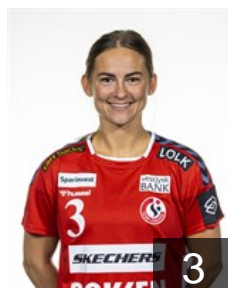

DEN

Jørgensen Myers L.

Position: Right Back

Place of birth: Hvidovre

Date of birth: 31.12.1989

Height: 186 cm

DEN

Lund Stine

Position: Goalkeeper

Place of birth: Esbjerg

Date of birth: 08.05.2003

Height: 179 cm

DEN

Møller Michala Elsberg

Position: Left Back

Place of birth:

Date of birth: 16.02.2000

Height: 168 cm

DEN

Nielsen Kaja Kamp

Position: Line Player

Place of birth:

Date of birth: 29.04.1994

Height: 172 cm

NED

Polman Estavana

Position: Left Back

Place of birth:

Date of birth: 05.08.1992

Height: 173 cm

DEN

Poulsen Rikke Vestergaard