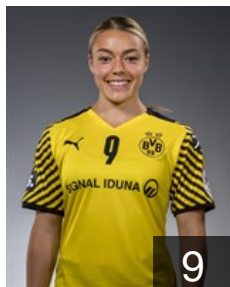

ESP

Gutiérrez Bermejo Jennifer

Position: Left Wing
Place of birth:
Date of birth: 20.02.1995
Height: 169 cm

GER

Iker Lotte

Position: Back
Place of birth:
Date of birth: 16.04.2003
Height: -

GER

Kohorst Madita

Position: Goalkeeper
Place of birth: Lohne
Date of birth: 14.10.1996
Height: 183 cm

TUR

Kücüyıldız Fatma

Position: Left Back
Place of birth: Konya
Date of birth: 30.09.1992
Height: 174 cm

10

CLUB COMPETITIONS - DELEGATION LIST

EHF Champions League Women 2021/22

GER BV Borussia Dortmund - Players

SWE

Moreno Jacqueline

Position: Left Wing
Place of birth: Österhaninge
Date of birth: 16.02.2001
Height: 160 cm

GER

Nordberg Jana

Position: Back
Place of birth:
Date of birth: 11.03.2003
Height: -

NOR

Rønning Frida Nåmo

Position: Centre Back
Place of birth:
Date of birth: 03.02.1997
Height: -

NOR

Sando Mie Sophie

Position: Line Player
Place of birth: Tonsberg
Date of birth: 26.10.1993
Height: 182 cm