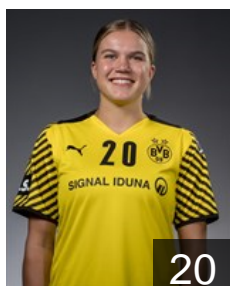

GER

Albers Merle

Position: Line Player
Place of birth:
Date of birth: 19.04.2004
Height: -

NED

Amega Delaila

Position: Centre Back
Place of birth: Heerhugowaard
Date of birth: 21.09.1997
Height: 170 cm

GER

Berger Amelie

Position: Right Back
Place of birth: Tübingen
Date of birth: 22.07.1999
Height: 169 cm

14

GER

Bleckmann Dana

Position: Left Back
Place of birth: Kempen
Date of birth: 09.05.2001
Height: -

GER

Bomnüter Mia Elisa

Position:
Place of birth: Menden
Date of birth: 08.04.2005
Height: 180 cm

NED

Freriks Merel

Position: Line Player
Place of birth:
Date of birth: 06.01.1998
Height: 175 cm

GER

Grijseels Alina

Position: Centre Back
Place of birth:
Date of birth: 12.04.1996
Height: 174 cm