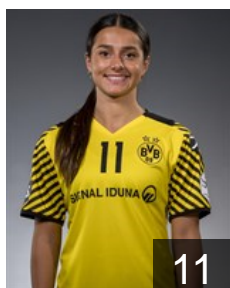

CLUB COMPETITIONS - DELEGATION LIST

EHF Champions League Women 2021/22

GER BV Borussia Dortmund - Players

NOR

Abdulla Tina

Position: Right Wing
Place of birth: Skopje
Date of birth: 20.09.1997
Height: 165 cm

GER

Albers Merle

Position: Line Player
Place of birth:
Date of birth: 19.04.2004
Height: -

NED

Amega Delaila

Position: Centre Back
Place of birth: Heerhugowaard
Date of birth: 21.09.1997
Height: 170 cm

GER

Berger Amelie

Position: Right Back
Place of birth: Tübingen
Date of birth: 22.07.1999
Height: 169 cm

14

GER

Bleckmann Dana

Position: Left Back
Place of birth: Kempen
Date of birth: 09.05.2001
Height: -

GER

Bomnüter Mia Elisa