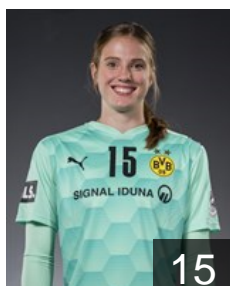

Position:
Place of birth: Menden
Date of birth: 08.04.2005
Height: 180 cm

NED

Freriks Merel

Position: Line Player
Place of birth:
Date of birth: 06.01.1998
Height: 175 cm

GER

Grijseels Alina

Position: Centre Back
Place of birth:
Date of birth: 12.04.1996
Height: 174 cm

ESP

Gutiérrez Bermejo Jennifer

Position: Left Wing
Place of birth:
Date of birth: 20.02.1995
Height: 169 cm

GER

Iker Lotte

Position: Back
Place of birth:
Date of birth: 16.04.2003
Height: -

GER

Kohorst Madita

Position: Goalkeeper
Place of birth: Lohne
Date of birth: 14.10.1996
Height: 183 cm

TUR

Kücüyıldız Fatma

Position: Left Back
Place of birth: Konya
Date of birth: 30.09.1992
Height: 174 cm

10

CLUB COMPETITIONS - DELEGATION LIST