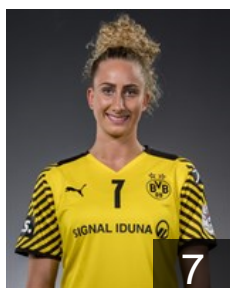

JPN

Sasaki Haruno

Position: Left Back
Place of birth:
Date of birth: 26.02.1995
Height: -

GER

Schwarz Lyna

Position: Centre Back
Place of birth:
Date of birth: 17.03.2004
Height: -

GER

Stannies Yan Li

Position: Goalkeeper
Place of birth:
Date of birth: 20.04.2004
Height: -

NED

Ten Holte Yara

Position: Goalkeeper
Place of birth:
Date of birth: 23.11.1999
Height: 175 cm

NED

Van der Heijden Laura

Position: Right Back
Place of birth:
Date of birth: 27.06.1990
Height: 173 cm

GER

Woltering Clara

Position:
Place of birth: Münster-Hiltrup
Date of birth: 02.03.1983
Height: 178 cm

1

GER

Zschocke Mia

Position: Left Back
Place of birth:
Date of birth: 28.05.1998
Height: 178 cm

CLUB COMPETITIONS - DELEGATION LIST