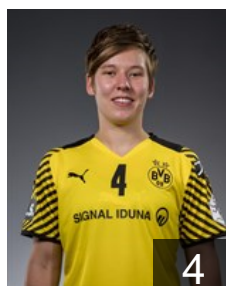

GER

Albers Merle

Position: Line Player
Place of birth:
Date of birth: 19.04.2004
Height: -

NED

Amega Delaila

Position: Centre Back
Place of birth: Heerhugowaard
Date of birth: 21.09.1997
Height: 170 cm

GER

Berger Amelie

Position: Right Back
Place of birth: Tübingen
Date of birth: 22.07.1999
Height: 169 cm

14

GER

Bleckmann Dana

Position: Left Back
Place of birth: Kempen
Date of birth: 09.05.2001
Height: -

GER

Bomnüter Mia Elisa

Position:
Place of birth: Menden
Date of birth: 08.04.2005
Height: 180 cm

NED

Freriks Merel

Position: Line Player
Place of birth:
Date of birth: 06.01.1998
Height: 175 cm

GER

Grijseels Alina

Position: Centre Back
Place of birth:
Date of birth: 12.04.1996
Height: 174 cm