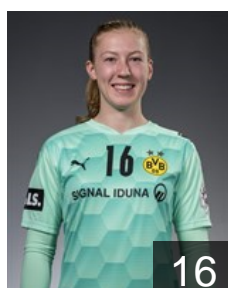

NOR

Rønning Frida Nåmo

Position: Centre Back
Place of birth:
Date of birth: 03.02.1997
Height: -

NOR

Sando Mie Sophie

Position: Line Player
Place of birth: Tonsberg
Date of birth: 26.10.1993
Height: 182 cm

JPN

Sasaki Haruno

Position: Left Back
Place of birth:
Date of birth: 26.02.1995
Height: -

GER

Schwarz Lyna

Position: Centre Back
Place of birth:
Date of birth: 17.03.2004
Height: -

GER

Stannies Yan Li

Position: Goalkeeper
Place of birth:
Date of birth: 20.04.2004
Height: -

NED

Ten Holte Yara

Position: Goalkeeper
Place of birth:
Date of birth: 23.11.1999
Height: 175 cm

NED

Van der Heijden Laura

Position: Right Back
Place of birth:
Date of birth: 27.06.1990
Height: 173 cm