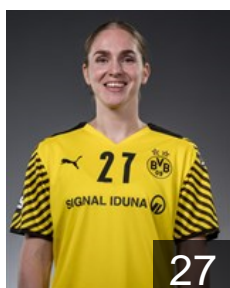

NOR

Rønning Frida Nåmo

Position: Centre Back
Place of birth:
Date of birth: 03.02.1997
Height: -

NOR

Sando Mie Sophie

Position: Line Player
Place of birth: Tonsberg
Date of birth: 26.10.1993
Height: 182 cm

JPN

Sasaki Haruno

Position: Left Back
Place of birth:
Date of birth: 26.02.1995
Height: -

GER

Schwarz Lyna

Position: Centre Back
Place of birth:
Date of birth: 17.03.2004
Height: -

GER

Stannies Yan Li

Position: Goalkeeper
Place of birth:
Date of birth: 20.04.2004
Height: -

NED

Ten Holte Yara

Position: Goalkeeper
Place of birth:
Date of birth: 23.11.1999
Height: 175 cm

NED

Van der Heijden Laura

Position: Right Back
Place of birth:
Date of birth: 27.06.1990
Height: 173 cm