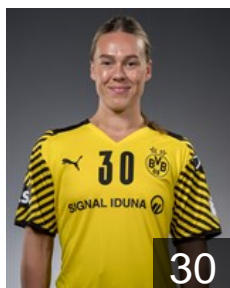

Position: Goalkeeper
Place of birth: Lohne
Date of birth: 14.10.1996
Height: 183 cm

TUR

Kücüyıldız Fatma

Position: Left Back
Place of birth: Konya
Date of birth: 30.09.1992
Height: 174 cm

10

CLUB COMPETITIONS - DELEGATION LIST

EHF Champions League Women 2021/22

GER BV Borussia Dortmund - Players

SWE

Moreno Jacqueline

Position: Left Wing
Place of birth: Österhaninge
Date of birth: 16.02.2001
Height: 160 cm

GER

Nordberg Jana

Position: Back
Place of birth:
Date of birth: 11.03.2003
Height: -

NOR

Rønning Frida Nåmo

Position: Centre Back
Place of birth:
Date of birth: 03.02.1997
Height: -

NOR

Sando Mie Sophie

Position: Line Player
Place of birth: Tonsberg
Date of birth: 26.10.1993
Height: 182 cm