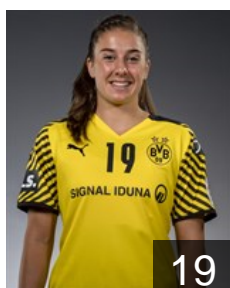

Position: Right Back
Place of birth: Tübingen
Date of birth: 22.07.1999
Height: 169 cm

14

GER

Bleckmann Dana

Position: Left Back
Place of birth: Kempen
Date of birth: 09.05.2001
Height: -

GER

Bomnüter Mia Elisa

Position:
Place of birth: Menden
Date of birth: 08.04.2005
Height: 180 cm

NED

Freriks Merel

Position: Line Player
Place of birth:
Date of birth: 06.01.1998
Height: 175 cm

GER

Grijseels Alina

Position: Centre Back
Place of birth:
Date of birth: 12.04.1996
Height: 174 cm

ESP

Gutiérrez Bermejo Jennifer

Position: Left Wing
Place of birth:
Date of birth: 20.02.1995
Height: 169 cm

GER

Iker Lotte

Position: Back
Place of birth:
Date of birth: 16.04.2003
Height: -

GER

Kohorst Madita

Position: Goalkeeper
Place of birth: Lohne
Date of birth: 14.10.1996
Height: 183 cm

TUR

Kücüyıldız Fatma

Position: Left Back
Place of birth: Konya
Date of birth: 30.09.1992
Height: 174 cm

10

CLUB COMPETITIONS - DELEGATION LIST