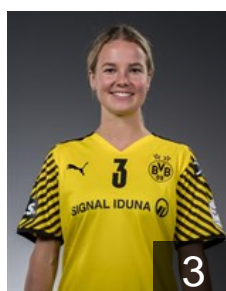

CLUB COMPETITIONS - DELEGATION LIST

EHF Champions League Women 2021/22

GER BV Borussia Dortmund - Players

NOR

Abdulla Tina

Position: Right Wing
Place of birth: Skopje
Date of birth: 20.09.1997
Height: 165 cm

GER

Albers Merle

Position: Line Player
Place of birth:
Date of birth: 19.04.2004
Height: -

NED

Amega Delaila

Position: Centre Back
Place of birth: Heerhugowaard
Date of birth: 21.09.1997
Height: 170 cm

GER

Berger Amelie

Position: Right Back
Place of birth: Tübingen
Date of birth: 22.07.1999
Height: 169 cm

14

GER

Bleckmann Dana

Position: Left Back
Place of birth: Kempen
Date of birth: 09.05.2001
Height: -

GER

Bomnüter Mia Elisa