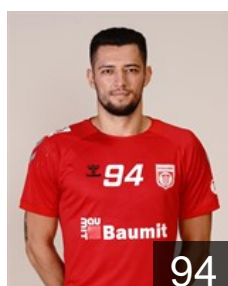

CLUB COMPETITIONS - DELEGATION LIST

EHF Champions League Men 2021/22

 ROU Dinamo Bucuresti - Players

 ROU
Bizau Catalin Octavian
Position: Centre Back
Place of birth:
Date of birth: 21.11.1997
Height: 194 cm
Weight: 96 kg

 ESP
Gurbindo Martinez Eduardo
Position: Right Back
Place of birth:
Date of birth: 08.11.1987
Height: 196 cm
Weight: 91 kg

 IRI
Heidarirad Saeid
Position: Goalkeeper
Place of birth: Khorramabad
Date of birth: 22.09.1990
Height: 194 cm
Weight: 95 kg

 ROU
Humet Gaminde Javier
Position: Right Back
Place of birth:
Date of birth: 22.01.1990
Height: 196 cm
Weight: 87 kg

 EGY
Khairi Nasralla A.
Position: Centre Back
Place of birth: Cairo
Date of birth: 15.09.1994
Height: 190 cm
Weight: 92 kg

 ROU
Lazar Dan Andrei
Position: Goalkeeper
Place of birth: Gaesti
Date of birth: 11.06.2000
Height: 192 cm
Weight: 92 kg

 EGY
Mamdouh Ashem Shebib M.
Position: Line Player
Place of birth: Cairo
Date of birth: 01.04.1989
Height: 193 cm
Weight: 100 kg