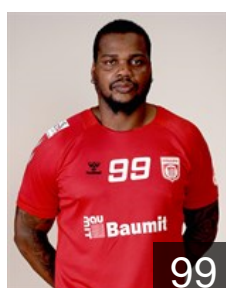

CLUB COMPETITIONS - DELEGATION LIST

EHF Champions League Men 2021/22

 ROU Dinamo Bucuresti - Players

 ROU
Bizau Catalin Octavian
Position: Centre Back
Place of birth:
Date of birth: 21.11.1997
Height: 194 cm
Weight: 96 kg

 ROU
Dedu Calin
Position: Line Player
Place of birth:
Date of birth: 21.10.2002
Height: 207 cm
Weight: 108 kg

 GER
Dissinger Christian
Position: Left Back
Place of birth: Ludwigshafen
Date of birth: 15.11.1991
Height: 202 cm
Weight: 102 kg

ROU

Negru Nicusor Andrei

Position: Left Wing
Place of birth:
Date of birth: 24.05.1994
Height: 180 cm
Weight: 82 kg

ESP

Pascual Garcia Alex

Position: Left Wing
Place of birth: Vigo
Date of birth: 13.02.2000
Height: 175 cm
Weight: 83 kg

ROU

Racotea Dan Emil

Position: Left Back
Place of birth:
Date of birth: 21.07.1995
Height: 203 cm
Weight: 112 kg

FRA

Sorhaindo Cedric

Position: Line Player
Place of birth: La Trinite
Date of birth: 07.06.1984
Height: 192 cm
Weight: 105 kg