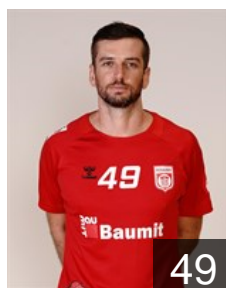

 ROU
Humet Gaminde Javier
Position: Right Back
Place of birth:
Date of birth: 22.01.1990
Height: 196 cm
Weight: 87 kg

 EGY
Khairi Nasralla A.
Position: Centre Back
Place of birth: Cairo
Date of birth: 15.09.1994
Height: 190 cm
Weight: 92 kg

 ROU
Lazar Dan Andrei
Position: Goalkeeper
Place of birth: Gaesti
Date of birth: 11.06.2000
Height: 192 cm
Weight: 92 kg

 EGY
Mamdouh Ashem Shebib M.
Position: Line Player
Place of birth: Cairo
Date of birth: 01.04.1989
Height: 193 cm
Weight: 100 kg

 ROU
Militaru Robert Mihai
Position: Left Back
Place of birth:
Date of birth: 04.01.1994
Height: 196 cm
Weight: 100 kg

CLUB COMPETITIONS - DELEGATION LIST

EHF Champions League Men 2021/22

 ROU Dinamo Bucuresti - Players

IRI

Mousavi Ghalehmirz S.

Position: Line Player
Place of birth: Esfahan
Date of birth: 27.04.1990
Height: 197 cm
Weight: 108 kg

BRA

Nantes Campos Raul

Position: Left Back
Place of birth: Nova Andradina
Date of birth: 20.03.1990
Height: 195 cm
Weight: 102 kg