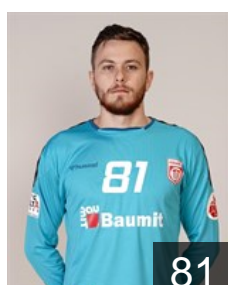

CLUB COMPETITIONS - DELEGATION LIST

EHF Champions League Men 2021/22

 ROU Dinamo Bucuresti - Players

 ROU
Bizau Catalin Octavian
Position: Centre Back
Place of birth:
Date of birth: 21.11.1997
Height: 194 cm
Weight: 96 kg

 ALG
Ghedbane Khalifa
Position: Goalkeeper
Place of birth: M'sila
Date of birth: 26.11.1996
Height: 200 cm
Weight: 110 kg

 ROU
Ghionea Valentin Marian
Position: Right Wing
Place of birth:
Date of birth: 29.04.1984
Height: 197 cm
Weight: 90 kg

 ESP
Gurbindo Martinez Eduardo
Position: Right Back
Place of birth:
Date of birth: 08.11.1987
Height: 196 cm
Weight: 91 kg

 IRI
Heidarirad Saeid
Position: Goalkeeper
Place of birth: Khorramabad
Date of birth: 22.09.1990
Height: 194 cm
Weight: 95 kg

 ROU
Humet Gaminde Javier
Position: Right Back
Place of birth:
Date of birth: 22.01.1990
Height: 196 cm
Weight: 87 kg

 EGY
Khairi Nasralla A.
Position: Centre Back
Place of birth: Cairo
Date of birth: 15.09.1994
Height: 190 cm
Weight: 92 kg