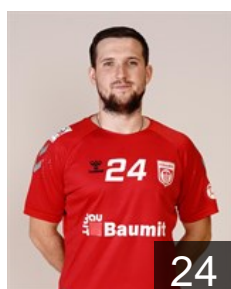

 ROU
Militaru Robert Mihai
Position: Left Back
Place of birth:
Date of birth: 04.01.1994
Height: 196 cm
Weight: 100 kg

CLUB COMPETITIONS - DELEGATION LIST

EHF Champions League Men 2021/22

 ROU Dinamo Bucuresti - Players

IRI

Mousavi Ghalehmirz S.

Position: Line Player
Place of birth: Esfahan
Date of birth: 27.04.1990
Height: 197 cm
Weight: 108 kg

BRA

Nantes Campos Raul

Position: Left Back
Place of birth: Nova Andradina
Date of birth: 20.03.1990
Height: 195 cm
Weight: 102 kg

ROU

Negru Nicusor Andrei

Position: Left Wing
Place of birth:
Date of birth: 24.05.1994
Height: 180 cm
Weight: 82 kg

ESP

Pascual Garcia Alex

Position: Left Wing
Place of birth: Vigo
Date of birth: 13.02.2000
Height: 175 cm
Weight: 83 kg