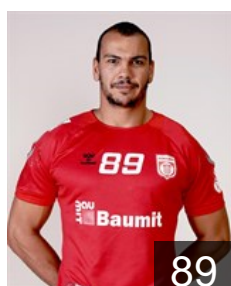

EGY
Mamdouh Ashem Shebib M.
Position: Line Player
Place of birth: Cairo
Date of birth: 01.04.1989
Height: 193 cm
Weight: 100 kg