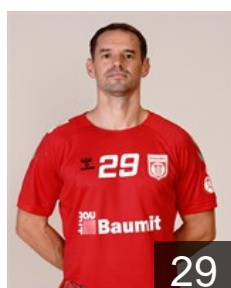

CLUB COMPETITIONS - DELEGATION LIST

EHF Champions League Men 2021/22

 ROU Dinamo Bucuresti - Players

 ROU
Bizau Catalin Octavian
Position: Centre Back
Place of birth:
Date of birth: 21.11.1997
Height: 194 cm
Weight: 96 kg

 ROU
Dedu Calin
Position: Line Player
Place of birth:
Date of birth: 21.10.2002
Height: 207 cm
Weight: 108 kg

 GER
Dissinger Christian
Position: Left Back
Place of birth: Ludwigshafen
Date of birth: 15.11.1991
Height: 202 cm
Weight: 102 kg

ROU

Racotea Dan Emil

Position: Left Back
Place of birth:
Date of birth: 21.07.1995
Height: 203 cm
Weight: 112 kg

FRA

Sorhaindo Cedric

Position: Line Player
Place of birth: La Trinite
Date of birth: 07.06.1984
Height: 192 cm
Weight: 105 kg

Left Club

TUN

Alouini Kamel

Position: Centre Back
Place of birth: La Marsa
Date of birth: 06.07.1988
Height: 187 cm
Weight: 86 kg
Left Club on 08.02.2022

TUN

Bannour Amine

Position: Right Back
Place of birth: Mahdia
Date of birth: 21.02.1990
Height: 196 cm
Weight: 95 kg
Left Club on 01.06.2022