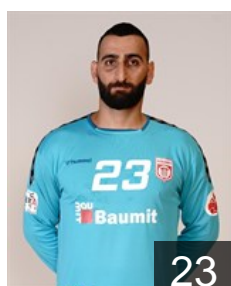

CLUB COMPETITIONS - DELEGATION LIST

EHF Champions League Men 2021/22

 ROU Dinamo Bucuresti - Players

 ROU
Bizau Catalin Octavian
Position: Centre Back
Place of birth:
Date of birth: 21.11.1997
Height: 194 cm
Weight: 96 kg

 ROU
Dedu Calin
Position: Line Player
Place of birth:
Date of birth: 21.10.2002
Height: 207 cm
Weight: 108 kg

 GER
Dissinger Christian
Position: Left Back
Place of birth: Ludwigshafen
Date of birth: 15.11.1991
Height: 202 cm
Weight: 102 kg

 ALG
Ghedbane Khalifa
Position: Goalkeeper
Place of birth: M'sila
Date of birth: 26.11.1996
Height: 200 cm
Weight: 110 kg

 ROU
Ghionea Valentin Marian
Position: Right Wing
Place of birth:
Date of birth: 29.04.1984
Height: 197 cm
Weight: 90 kg

 ESP
Gurbindo Martinez Eduardo
Position: Right Back
Place of birth:
Date of birth: 08.11.1987
Height: 196 cm
Weight: 91 kg

 IRI
Heidarirad Saeid
Position: Goalkeeper
Place of birth: Khorramabad
Date of birth: 22.09.1990
Height: 194 cm
Weight: 95 kg