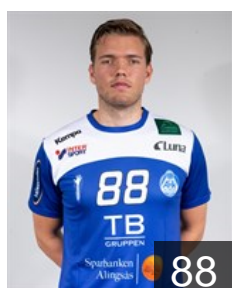

 SWE

Lundh William

Position: Left Back
Place of birth: Västerås
Date of birth: 08.06.2002
Height: 190 cm
Weight: 88 kg

 SWE

MacFie Hjalmar

Position: Centre Back
Place of birth: Alingsås
Date of birth: 11.11.2001
Height: 188 cm
Weight: 88 kg

 SWE

Mellert Nils

Position: Line Player
Place of birth: Lysekil
Date of birth: 06.03.2001
Height: 184 cm
Weight: 95 kg

 SWE

Mesias Wästerlund Joshua

Position: Right Back
Place of birth: Norrköping
Date of birth: 27.04.2002
Height: 187 cm
Weight: 80 kg

 SWE

Muqa Kulic Elvir

Position: Goalkeeper
Place of birth: Kristinehamn
Date of birth: 04.03.2001
Height: 189 cm
Weight: 101 kg

 SWE

Nilsson Johan

Position: Right Back
Place of birth: Göteborg
Date of birth: 09.07.1992
Height: 193 cm
Weight: 96 kg

 ISL

Pálsson Aron

Position: Left Back
Place of birth: Grótta
Date of birth: 18.10.1996
Height: 200 cm
Weight: 90 kg

 SWE

Sandberg Jonathan

Position: Right Wing
Place of birth: Lysekil
Date of birth: 14.08.2001
Height: 188 cm
Weight: 87 kg