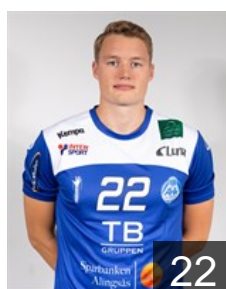

CLUB COMPETITIONS - DELEGATION LIST

EHF European League Men 2020/21

SWE Alingsås HK - Players

SWE
Andersson Moberg William

Position: Centre Back
Place of birth: Göteborg
Date of birth: 25.03.2000
Height: 182 cm
Weight: 95 kg

SWE
Barud Niclas

Position: Line Player
Place of birth: Partille
Date of birth: 22.03.1988
Height: 196 cm
Weight: 102 kg

SWE
Blomgren Daniel

Position: Left Back
Place of birth: Eskilstuna
Date of birth: 23.06.1997
Height: 193 cm
Weight: 99 kg

SWE
Franzén Axel

Position: Line Player
Place of birth: Uddevalla
Date of birth: 22.11.1996
Height: 190 cm
Weight: 98 kg

SWE
Freiman Helge

Position: Centre Back
Place of birth: Lidingö
Date of birth: 26.02.1992
Height: 188 cm
Weight: 94 kg