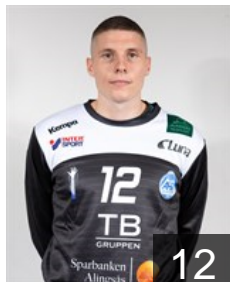

SWE
Barud Niclas

Position: Line Player
Place of birth: Partille
Date of birth: 22.03.1988
Height: 196 cm
Weight: 102 kg

SWE
Blomgren Daniel

Position: Left Back
Place of birth: Eskilstuna
Date of birth: 23.06.1997
Height: 193 cm
Weight: 99 kg

 SWE

Wedin Alexander

Position: Left Wing
Place of birth: Alingsås
Date of birth: 21.01.2000
Height: 184 cm
Weight: 86 kg

CLUB COMPETITIONS - DELEGATION LIST

EHF European League Men 2020/21

 SWE Alingsås HK - Players

Left Club

 SWE
Skagerling Gustav
Position: Goalkeeper
Place of birth: Stockholm
Date of birth: 22.02.1993
Height: 186 cm
Weight: 90 kg
Left Club on 31.05.2021

 SWE
Teern Fredrik
Position: Centre Back
Place of birth: Kungsbacka
Date of birth: 28.09.1988
Height: 200 cm
Weight: 105 kg
Left Club on 31.05.2021