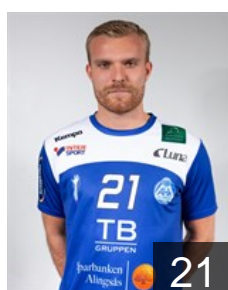

SWE
Lundahl Jacob

Position: Left Back
Place of birth: Göteborg
Date of birth: 23.01.2001
Height: 200 cm
Weight: 101 kg

CLUB COMPETITIONS - DELEGATION LIST

EHF European League Men 2020/21

 SWE Alingsås HK - Players

 SWE

Lundh William

Position: Left Back
Place of birth: Västerås
Date of birth: 08.06.2002
Height: 190 cm
Weight: 88 kg

 SWE

MacFie Hjalmar

Position: Centre Back
Place of birth: Alingsås
Date of birth: 11.11.2001
Height: 188 cm
Weight: 88 kg

 SWE

Mellert Nils

Position: Line Player
Place of birth: Lysekil
Date of birth: 06.03.2001
Height: 184 cm
Weight: 95 kg

 SWE

Mesias Wästerlund Joshua

Position: Right Back
Place of birth: Norrköping
Date of birth: 27.04.2002
Height: 187 cm
Weight: 80 kg

 SWE

Muqa Kulic Elvir

Position: Goalkeeper
Place of birth: Kristinehamn
Date of birth: 04.03.2001
Height: 189 cm
Weight: 101 kg

 SWE

Nilsson Johan

Position: Right Back
Place of birth: Göteborg
Date of birth: 09.07.1992
Height: 193 cm
Weight: 96 kg