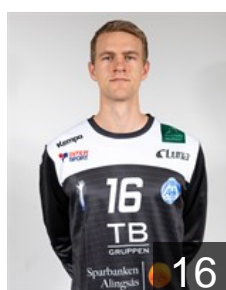

CLUB COMPETITIONS - DELEGATION LIST

EHF European League Men 2020/21

SWE Alingsås HK - Players

SWE
Andersson Moberg William

Position: Centre Back
Place of birth: Göteborg
Date of birth: 25.03.2000
Height: 182 cm
Weight: 95 kg

SWE
Barud Niclas

Position: Line Player
Place of birth: Partille
Date of birth: 22.03.1988
Height: 196 cm
Weight: 102 kg

SWE
Blomgren Daniel

Position: Left Back
Place of birth: Eskilstuna
Date of birth: 23.06.1997
Height: 193 cm
Weight: 99 kg

SWE
Franzén Axel

Position: Line Player
Place of birth: Uddevalla
Date of birth: 22.11.1996
Height: 190 cm
Weight: 98 kg

SWE
Freiman Helge

Position: Centre Back
Place of birth: Lidingö
Date of birth: 26.02.1992
Height: 188 cm
Weight: 94 kg

SWE
Hagvall Anton

Position: Goalkeeper
Place of birth: Gothenburg
Date of birth: 16.04.1997
Height: 192 cm
Weight: 90 kg

SWE
Hane Isak

Position: Right Wing
Place of birth: Kristinehamn
Date of birth: 21.07.2000
Height: 184 cm
Weight: 82 kg