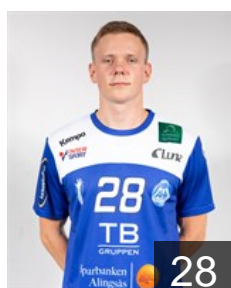

CLUB COMPETITIONS - DELEGATION LIST

EHF European League Men 2020/21

SWE Alingsås HK - Players

SWE
Andersson Moberg William

Position: Centre Back
Place of birth: Göteborg
Date of birth: 25.03.2000
Height: 182 cm
Weight: 95 kg

SWE
Barud Niclas

Position: Line Player
Place of birth: Partille
Date of birth: 22.03.1988
Height: 196 cm
Weight: 102 kg

SWE
Blomgren Daniel

Position: Left Back
Place of birth: Eskilstuna
Date of birth: 23.06.1997
Height: 193 cm
Weight: 99 kg

SWE
Franzén Axel

Position: Line Player
Place of birth: Uddevalla
Date of birth: 22.11.1996
Height: 190 cm
Weight: 98 kg

SWE
Freiman Helge

Position: Centre Back
Place of birth: Lidingö
Date of birth: 26.02.1992
Height: 188 cm
Weight: 94 kg

SWE
Hagvall Anton

Position: Goalkeeper
Place of birth: Gothenburg
Date of birth: 16.04.1997
Height: 192 cm
Weight: 90 kg

SWE
Hane Isak

Position: Right Wing
Place of birth: Kristinehamn
Date of birth: 21.07.2000
Height: 184 cm
Weight: 82 kg