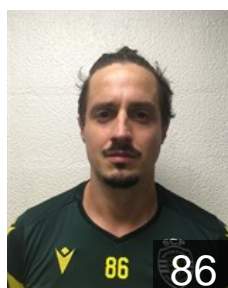

 **POR**

Salvador Salvador

Position: Left Back
Place of birth: Samora Correia
Date of birth: 29.07.2001
Height: 196 cm
Weight: 93 kg

 **GER**

Schöngarth Jens

Position: Right Back
Place of birth: Emmendingen
Date of birth: 07.12.1988
Height: 203 cm
Weight: 111 kg

 **POR**

Silva Soares Roque Nuno

Position: Centre Back
Place of birth: Lisboa
Date of birth: 13.03.1987
Height: 183 cm
Weight: 87 kg

 **SLO**

Skok Matevž

Position: Goalkeeper
Place of birth: Celje
Date of birth: 02.09.1986
Height: 189 cm
Weight: 96 kg