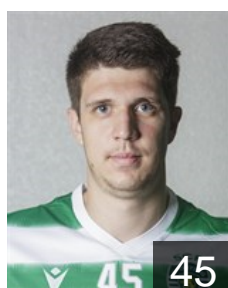

5

 **FRA**

Bingo Arnaud

Position: Left Wing
Place of birth: Lyon
Date of birth: 12.10.1987
Height: 190 cm
Weight: 83 kg

 **POR**

Corte Real Dinis

Position: Left Wing
Place of birth: Lisboa
Date of birth: 14.11.2002
Height: 180 cm
Weight: 74 kg

14

 **SLO**

Cudic Aljosa

Position: Goalkeeper
Place of birth: Celje
Date of birth: 09.03.1988
Height: 190 cm
Weight: 89 kg

 **POR**

Danilo Cordeiro Melo Nilton

Position: Left Back
Place of birth: Lisbon
Date of birth: 22.09.2003
Height: 190 cm
Weight: 90 kg

77

 **SRB**

Djukic Darko

Position: Right Wing
Place of birth: Nis
Date of birth: 11.12.1994
Height: 191 cm
Weight: 78 kg

 **UKR**

Doroshchuk Dmytro

Position: Line Player
Place of birth: Volyn region
Date of birth: 29.09.1986
Height: 198 cm
Weight: 115 kg

14

 **POR**

Gaspar Manuel

Position: Goalkeeper
Place of birth: Setubal
Date of birth: 09.12.1998
Height: -
Weight: -

 **POR**

Guimaraes Eduardo

Position: Centre Back
Place of birth: Lisbon
Date of birth: 08.06.2002
Height: 175 cm
Weight: 68 kg