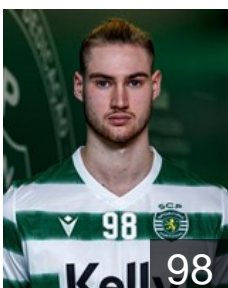

 **POR**

Salvador Salvador

Position: Left Back
Place of birth: Samora Correia
Date of birth: 29.07.2001
Height: 196 cm
Weight: 93 kg

 **GER**

Schöngarth Jens

Position: Right Back
Place of birth: Emmendingen
Date of birth: 07.12.1988
Height: 203 cm
Weight: 111 kg

 **POR**

Silva Soares Roque Nuno

Position: Centre Back
Place of birth: Lisboa
Date of birth: 13.03.1987
Height: 183 cm
Weight: 87 kg

 **SLO**

Skok Matevž

Position: Goalkeeper
Place of birth: Celje
Date of birth: 02.09.1986
Height: 189 cm
Weight: 96 kg

 **CRO**

Spruk Tomislav

Position: Left Wing
Place of birth: Zagreb
Date of birth: 18.12.1998
Height: 194 cm
Weight: 80 kg

 **POR**

Tavares Ferreira Tomas

Position: Right Wing
Place of birth: Lisbon
Date of birth: 25.04.2002
Height: 174 cm
Weight: 73 kg