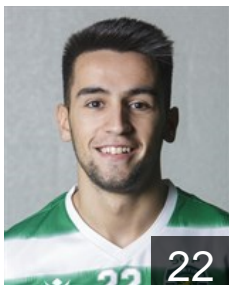

 **POR**

Silva Soares Roque Nuno

Position: Centre Back
Place of birth: Lisboa
Date of birth: 13.03.1987
Height: 183 cm
Weight: 87 kg

 **SLO**

Skok Matevž

Position: Goalkeeper
Place of birth: Celje
Date of birth: 02.09.1986
Height: 189 cm
Weight: 96 kg

 **CRO**

Spruk Tomislav

Position: Left Wing
Place of birth: Zagreb
Date of birth: 18.12.1998
Height: 194 cm
Weight: 80 kg

 **POR**

Tavares Ferreira Tomas

Position: Right Wing
Place of birth: Lisbon
Date of birth: 25.04.2002
Height: 174 cm
Weight: 73 kg

CLUB COMPETITIONS - DELEGATION LIST

EHF European League Men 2020/21

 POR Sporting Clube de Portugal - Players

 POR

Tavares Francisco

Position: Right Wing
Place of birth: Almada
Date of birth: 14.11.1996
Height: -
Weight: -

 POR

Van-Zeller Tomas

Position: Goalkeeper
Place of birth: Leiria
Date of birth: 11.07.1997
Height: -
Weight: -

 CUB

Veitia Valdez Pedro

Position: Left Back
Place of birth: Habana
Date of birth: 17.08.1994
Height: 190 cm
Weight: 101 kg