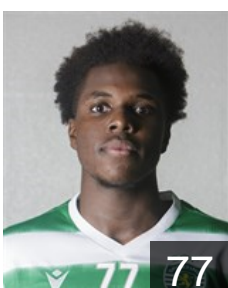

20

 **RUS**

Andrejew Daniel

Position: Line Player
Place of birth: Kamen
Date of birth: 26.11.1998
Height: 205 cm
Weight: 113 kg

 **CPV**

Araujo Edmilson

Position: Left Back
Place of birth: Lisboa
Date of birth: 06.01.1994
Height: 187 cm
Weight: 94 kg

5

 **FRA**

Bingo Arnaud

Position: Left Wing
Place of birth: Lyon
Date of birth: 12.10.1987
Height: 190 cm
Weight: 83 kg

 **POR**

Corte Real Dinis

Position: Left Wing
Place of birth: Lisboa
Date of birth: 14.11.2002
Height: 180 cm
Weight: 74 kg

14

 **SLO**

Cudic Aljosa

Position: Goalkeeper
Place of birth: Celje
Date of birth: 09.03.1988
Height: 190 cm
Weight: 89 kg

 **POR**

Danilo Cordeiro Melo Nilton

Position: Left Back
Place of birth: Lisbon
Date of birth: 22.09.2003
Height: 190 cm
Weight: 90 kg

77

 **SRB**

Djukic Darko

Position: Right Wing
Place of birth: Nis
Date of birth: 11.12.1994
Height: 191 cm
Weight: 78 kg

 **UKR**

Doroshchuk Dmytro

Position: Line Player
Place of birth: Volyn region
Date of birth: 29.09.1986
Height: 198 cm
Weight: 115 kg