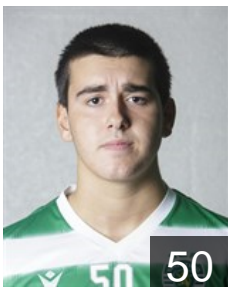

14

 **POR**

Gaspar Manuel

Position: Goalkeeper
Place of birth: Setubal
Date of birth: 09.12.1998
Height: -
Weight: -

 **POR**

Guimaraes Eduardo

Position: Centre Back
Place of birth: Lisbon
Date of birth: 08.06.2002
Height: 175 cm
Weight: 68 kg

20

 **POR**

Lourenco Miguel

Position: Left Back
Place of birth: Lisbon
Date of birth: 23.09.2002
Height: 183 cm
Weight: 77 kg

CLUB COMPETITIONS - DELEGATION LIST

EHF European League Men 2020/21

 **POR** Sporting Clube de Portugal - Players

 **POR**

Machado Antonio

Position: Line Player
Place of birth: Lisboa
Date of birth: 11.03.2004
Height: 190 cm
Weight: 103 kg

 **POR**

Oliveira Alexandre

Position: Goalkeeper
Place of birth: Lisbon
Date of birth: 19.04.2001
Height: 185 cm
Weight: 82 kg