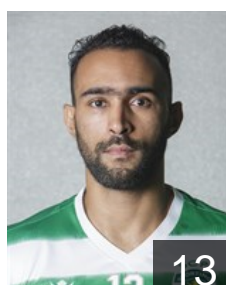

CLUB COMPETITIONS - DELEGATION LIST

EHF European League Men 2020/21

 POR Sporting Clube de Portugal - Players

 POR

Tavares Francisco

Position: Right Wing
Place of birth: Almada
Date of birth: 14.11.1996
Height: -
Weight: -

 POR

Van-Zeller Tomas

Position: Goalkeeper
Place of birth: Leiria
Date of birth: 11.07.1997
Height: -
Weight: -

 CUB

Veitia Valdez Pedro

Position: Left Back
Place of birth: Habana
Date of birth: 17.08.1994
Height: 190 cm
Weight: 101 kg

Left Club

 FRA

Clarac Theo Jacques

Position: Line Player
Place of birth: Toulouse
Date of birth: 16.12.1998
Height: 195 cm
Weight: 99 kg
late entry on 11.09.2020

 CUB

Marzo Frankis Carol

Position: Left Back
Place of birth: Guantanamo
Date of birth: 07.09.1987
Height: 192 cm
Weight: 100 kg
Left Club on 15.02.2021