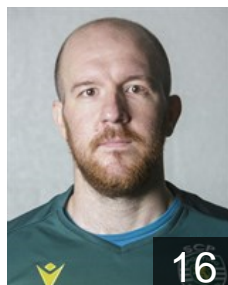

5

 **FRA**

Bingo Arnaud

Position: Left Wing
Place of birth: Lyon
Date of birth: 12.10.1987
Height: 190 cm
Weight: 83 kg

 **POR**

Corte Real Dinis

Position: Left Wing
Place of birth: Lisboa
Date of birth: 14.11.2002
Height: 180 cm
Weight: 74 kg

14

 **SLO**

Cudic Aljosa

Position: Goalkeeper
Place of birth: Celje
Date of birth: 09.03.1988
Height: 190 cm
Weight: 89 kg

 **POR**

Danilo Cordeiro Melo Nilton

Position: Left Back
Place of birth: Lisbon
Date of birth: 22.09.2003
Height: 190 cm
Weight: 90 kg