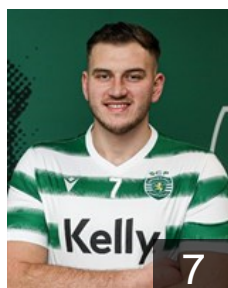

CLUB COMPETITIONS - DELEGATION LIST

EHF European League Men 2020/21

 **POR** Sporting Clube de Portugal - Players

 **POR**

Almeida Eduardo

Position: Line Player
Place of birth: Portimão
Date of birth: 24.02.2003
Height: 193 cm
Weight: 115 kg

20

 **RUS**

Andrejew Daniel

Position: Line Player
Place of birth: Kamen
Date of birth: 26.11.1998
Height: 205 cm
Weight: 113 kg

 **CPV**

Araujo Edmilson

Position: Left Back
Place of birth: Lisboa
Date of birth: 06.01.1994
Height: 187 cm
Weight: 94 kg