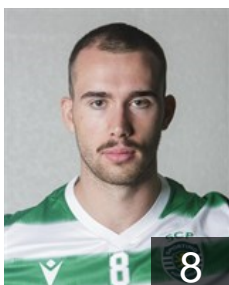

CLUB COMPETITIONS - DELEGATION LIST

EHF European League Men 2020/21

 POR Sporting Clube de Portugal - Players

 POR

Tavares Francisco

Position: Right Wing
Place of birth: Almada
Date of birth: 14.11.1996
Height: -
Weight: -

 POR

Van-Zeller Tomas

Position: Goalkeeper
Place of birth: Leiria
Date of birth: 11.07.1997
Height: -
Weight: -

 CUB

Veitia Valdez Pedro

Position: Left Back
Place of birth: Habana
Date of birth: 17.08.1994
Height: 190 cm
Weight: 101 kg

Left Club

 FRA

Clarac Theo Jacques

Position: Line Player
Place of birth: Toulouse
Date of birth: 16.12.1998
Height: 195 cm
Weight: 99 kg
late entry on 11.09.2020

 CUB

Marzo Frankis Carol

Position: Left Back
Place of birth: Guantanamo
Date of birth: 07.09.1987
Height: 192 cm
Weight: 100 kg
Left Club on 15.02.2021