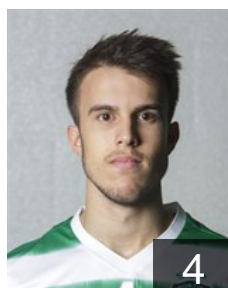

 **POR**

Salvador Salvador

Position: Left Back
Place of birth: Samora Correia
Date of birth: 29.07.2001
Height: 196 cm
Weight: 93 kg

 **GER**

Schöngarth Jens

Position: Right Back
Place of birth: Emmendingen
Date of birth: 07.12.1988
Height: 203 cm
Weight: 111 kg

 **POR**

Silva Soares Roque Nuno

Position: Centre Back
Place of birth: Lisboa
Date of birth: 13.03.1987
Height: 183 cm
Weight: 87 kg

 **SLO**

Skok Matevž

Position: Goalkeeper
Place of birth: Celje
Date of birth: 02.09.1986
Height: 189 cm
Weight: 96 kg

 **CRO**

Spruk Tomislav

Position: Left Wing
Place of birth: Zagreb
Date of birth: 18.12.1998
Height: 194 cm
Weight: 80 kg

 **POR**

Tavares Ferreira Tomas

Position: Right Wing
Place of birth: Lisbon
Date of birth: 25.04.2002
Height: 174 cm
Weight: 73 kg