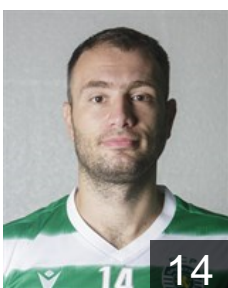

5

 **FRA**

Bingo Arnaud

Position: Left Wing
Place of birth: Lyon
Date of birth: 12.10.1987
Height: 190 cm
Weight: 83 kg

 **POR**

Corte Real Dinis

Position: Left Wing
Place of birth: Lisboa
Date of birth: 14.11.2002
Height: 180 cm
Weight: 74 kg

14

 **SLO**

Cudic Aljosa

Position: Goalkeeper
Place of birth: Celje
Date of birth: 09.03.1988
Height: 190 cm
Weight: 89 kg

 **POR**

Danilo Cordeiro Melo Nilton

Position: Left Back
Place of birth: Lisbon
Date of birth: 22.09.2003
Height: 190 cm
Weight: 90 kg

77

 **SRB**

Djukic Darko

Position: Right Wing
Place of birth: Nis
Date of birth: 11.12.1994
Height: 191 cm
Weight: 78 kg

 **UKR**

Doroshchuk Dmytro

Position: Line Player
Place of birth: Volyn region
Date of birth: 29.09.1986
Height: 198 cm
Weight: 115 kg

14

 **POR**

Gaspar Manuel

Position: Goalkeeper
Place of birth: Setubal
Date of birth: 09.12.1998
Height: -
Weight: -

 **POR**

Guimaraes Eduardo

Position: Centre Back
Place of birth: Lisbon
Date of birth: 08.06.2002
Height: 175 cm
Weight: 68 kg