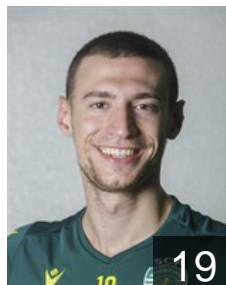

 **CRO**

Spruk Tomislav

Position: Left Wing
Place of birth: Zagreb
Date of birth: 18.12.1998
Height: 194 cm
Weight: 80 kg

 **POR**

Tavares Ferreira Tomas

Position: Right Wing
Place of birth: Lisbon
Date of birth: 25.04.2002
Height: 174 cm
Weight: 73 kg

CLUB COMPETITIONS - DELEGATION LIST

EHF European League Men 2020/21

 POR Sporting Clube de Portugal - Players

 POR

Tavares Francisco

Position: Right Wing
Place of birth: Almada
Date of birth: 14.11.1996
Height: -
Weight: -

 POR

Van-Zeller Tomas

Position: Goalkeeper
Place of birth: Leiria
Date of birth: 11.07.1997
Height: -
Weight: -

 CUB

Veitia Valdez Pedro

Position: Left Back
Place of birth: Habana
Date of birth: 17.08.1994
Height: 190 cm
Weight: 101 kg