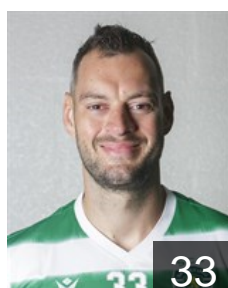

 **POR**

Ramires Fernandes Costa

Position: Left Wing
Place of birth: Lisbon
Date of birth: 04.07.2002
Height: 179 cm
Weight: 73 kg

 **POR**

Ribeiro Joel

Position: Left Wing
Place of birth: Almada
Date of birth: 24.12.2000
Height: 189 cm
Weight: 83 kg

 **POR**

Rocha Tiago

Position: Line Player
Place of birth: S. Paio Oleiros
Date of birth: 17.10.1985
Height: 196 cm
Weight: 104 kg

 **ESP**

Ruesga Pasarín Carlos

Position: Centre Back
Place of birth: Gijón
Date of birth: 10.03.1985
Height: 185 cm
Weight: 90 kg

 **POR**

Salvador Salvador

Position: Left Back
Place of birth: Samora Correia
Date of birth: 29.07.2001
Height: 196 cm
Weight: 93 kg

 **GER**

Schöngarth Jens

Position: Right Back
Place of birth: Emmendingen
Date of birth: 07.12.1988
Height: 203 cm
Weight: 111 kg

 **POR**

Silva Soares Roque Nuno

Position: Centre Back
Place of birth: Lisboa
Date of birth: 13.03.1987
Height: 183 cm
Weight: 87 kg

 **SLO**

Skok Matevž

Position: Goalkeeper
Place of birth: Celje
Date of birth: 02.09.1986
Height: 189 cm
Weight: 96 kg