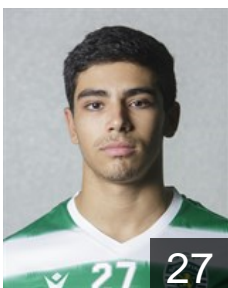

14

 **POR**

Gaspar Manuel

Position: Goalkeeper
Place of birth: Setubal
Date of birth: 09.12.1998
Height: -
Weight: -

 **POR**

Guimaraes Eduardo

Position: Centre Back
Place of birth: Lisbon
Date of birth: 08.06.2002
Height: 175 cm
Weight: 68 kg

20

 **POR**

Lourenco Miguel

Position: Left Back
Place of birth: Lisbon
Date of birth: 23.09.2002
Height: 183 cm
Weight: 77 kg

CLUB COMPETITIONS - DELEGATION LIST

EHF European League Men 2020/21

 **POR** Sporting Clube de Portugal - Players

 **POR**

Machado Antonio

Position: Line Player
Place of birth: Lisboa
Date of birth: 11.03.2004
Height: 190 cm
Weight: 103 kg

 **POR**

Oliveira Alexandre

Position: Goalkeeper
Place of birth: Lisbon
Date of birth: 19.04.2001
Height: 185 cm
Weight: 82 kg

 **POR**

Ramires Fernandes Costa

Position: Left Wing
Place of birth: Lisbon
Date of birth: 04.07.2002
Height: 179 cm
Weight: 73 kg

 **POR**

Ribeiro Joel

Position: Left Wing
Place of birth: Almada
Date of birth: 24.12.2000
Height: 189 cm
Weight: 83 kg