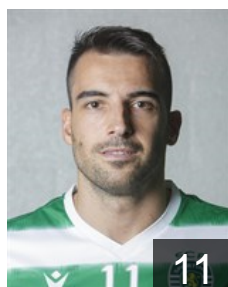

 **POR**

Machado Antonio

Position: Line Player
Place of birth: Lisboa
Date of birth: 11.03.2004
Height: 190 cm
Weight: 103 kg

 **POR**

Oliveira Alexandre

Position: Goalkeeper
Place of birth: Lisbon
Date of birth: 19.04.2001
Height: 185 cm
Weight: 82 kg

 **POR**

Ramires Fernandes Costa

Position: Left Wing
Place of birth: Lisbon
Date of birth: 04.07.2002
Height: 179 cm
Weight: 73 kg

 **POR**

Ribeiro Joel

Position: Left Wing
Place of birth: Almada
Date of birth: 24.12.2000
Height: 189 cm
Weight: 83 kg

 **POR**

Rocha Tiago

Position: Line Player
Place of birth: S. Paio Oleiros
Date of birth: 17.10.1985
Height: 196 cm
Weight: 104 kg

 **ESP**

Ruesga Pasarín Carlos

Position: Centre Back
Place of birth: Gijón
Date of birth: 10.03.1985
Height: 185 cm
Weight: 90 kg