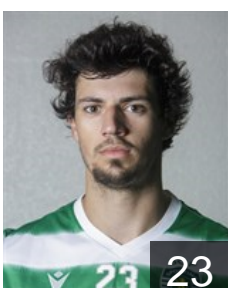

 **POR**

Machado Antonio

Position: Line Player
Place of birth: Lisboa
Date of birth: 11.03.2004
Height: 190 cm
Weight: 103 kg

 **POR**

Oliveira Alexandre

Position: Goalkeeper
Place of birth: Lisbon
Date of birth: 19.04.2001
Height: 185 cm
Weight: 82 kg

 **POR**

Ramires Fernandes Costa

Position: Left Wing
Place of birth: Lisbon
Date of birth: 04.07.2002
Height: 179 cm
Weight: 73 kg

 **POR**

Ribeiro Joel

Position: Left Wing
Place of birth: Almada
Date of birth: 24.12.2000
Height: 189 cm
Weight: 83 kg

 **POR**

Rocha Tiago

Position: Line Player
Place of birth: S. Paio Oleiros
Date of birth: 17.10.1985
Height: 196 cm
Weight: 104 kg

 **ESP**

Ruesga Pasarín Carlos

Position: Centre Back
Place of birth: Gijón
Date of birth: 10.03.1985
Height: 185 cm
Weight: 90 kg

 **POR**

Salvador Salvador

Position: Left Back
Place of birth: Samora Correia
Date of birth: 29.07.2001
Height: 196 cm
Weight: 93 kg

 **GER**

Schöngarth Jens

Position: Right Back
Place of birth: Emmendingen
Date of birth: 07.12.1988
Height: 203 cm
Weight: 111 kg