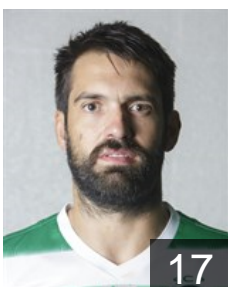

 **POR**

Machado Antonio

Position: Line Player
Place of birth: Lisboa
Date of birth: 11.03.2004
Height: 190 cm
Weight: 103 kg

 **POR**

Oliveira Alexandre

Position: Goalkeeper
Place of birth: Lisbon
Date of birth: 19.04.2001
Height: 185 cm
Weight: 82 kg

 **POR**

Ramires Fernandes Costa

Position: Left Wing
Place of birth: Lisbon
Date of birth: 04.07.2002
Height: 179 cm
Weight: 73 kg

 **POR**

Ribeiro Joel

Position: Left Wing
Place of birth: Almada
Date of birth: 24.12.2000
Height: 189 cm
Weight: 83 kg