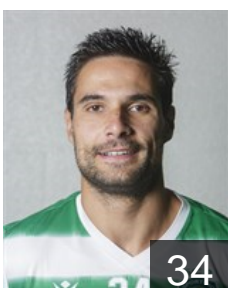

 **POR**

Salvador Salvador

Position: Left Back
Place of birth: Samora Correia
Date of birth: 29.07.2001
Height: 196 cm
Weight: 93 kg

 **GER**

Schöngarth Jens

Position: Right Back
Place of birth: Emmendingen
Date of birth: 07.12.1988
Height: 203 cm
Weight: 111 kg

 **POR**

Silva Soares Roque Nuno

Position: Centre Back
Place of birth: Lisboa
Date of birth: 13.03.1987
Height: 183 cm
Weight: 87 kg

 **SLO**

Skok Matevž

Position: Goalkeeper
Place of birth: Celje
Date of birth: 02.09.1986
Height: 189 cm
Weight: 96 kg