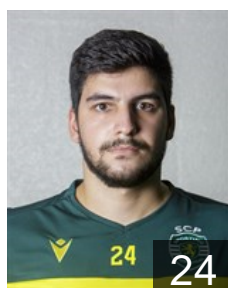

77

 **SRB**

Djukic Darko

Position: Right Wing
Place of birth: Nis
Date of birth: 11.12.1994
Height: 191 cm
Weight: 78 kg

 **UKR**

Doroshchuk Dmytro

Position: Line Player
Place of birth: Volyn region
Date of birth: 29.09.1986
Height: 198 cm
Weight: 115 kg

14

 **POR**

Gaspar Manuel

Position: Goalkeeper
Place of birth: Setubal
Date of birth: 09.12.1998
Height: -
Weight: -

 **POR**

Guimaraes Eduardo

Position: Centre Back
Place of birth: Lisbon
Date of birth: 08.06.2002
Height: 175 cm
Weight: 68 kg