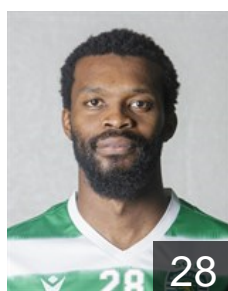

20

 **RUS**

Andrejew Daniel

Position: Line Player
Place of birth: Kamen
Date of birth: 26.11.1998
Height: 205 cm
Weight: 113 kg

 **CPV**

Araujo Edmilson

Position: Left Back
Place of birth: Lisboa
Date of birth: 06.01.1994
Height: 187 cm
Weight: 94 kg

5

 **FRA**

Bingo Arnaud

Position: Left Wing
Place of birth: Lyon
Date of birth: 12.10.1987
Height: 190 cm
Weight: 83 kg

 **POR**

Corte Real Dinis

Position: Left Wing
Place of birth: Lisboa
Date of birth: 14.11.2002
Height: 180 cm
Weight: 74 kg

14

 **SLO**

Cudic Aljosa

Position: Goalkeeper
Place of birth: Celje
Date of birth: 09.03.1988
Height: 190 cm
Weight: 89 kg

 **POR**

Danilo Cordeiro Melo Nilton

Position: Left Back
Place of birth: Lisbon
Date of birth: 22.09.2003
Height: 190 cm
Weight: 90 kg