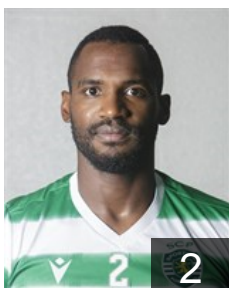

 **CRO**

Spruk Tomislav

Position: Left Wing
Place of birth: Zagreb
Date of birth: 18.12.1998
Height: 194 cm
Weight: 80 kg

 **POR**

Tavares Ferreira Tomas

Position: Right Wing
Place of birth: Lisbon
Date of birth: 25.04.2002
Height: 174 cm
Weight: 73 kg

CLUB COMPETITIONS - DELEGATION LIST

EHF European League Men 2020/21

 POR Sporting Clube de Portugal - Players

 POR

Tavares Francisco

Position: Right Wing
Place of birth: Almada
Date of birth: 14.11.1996
Height: -
Weight: -

 POR

Van-Zeller Tomas

Position: Goalkeeper
Place of birth: Leiria
Date of birth: 11.07.1997
Height: -
Weight: -

 CUB

Veitia Valdez Pedro

Position: Left Back
Place of birth: Habana
Date of birth: 17.08.1994
Height: 190 cm
Weight: 101 kg