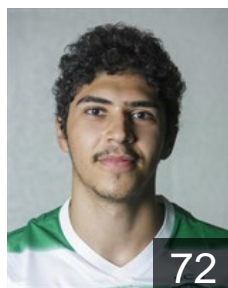

20

 **POR**

Lourenco Miguel

Position: Left Back
Place of birth: Lisbon
Date of birth: 23.09.2002
Height: 183 cm
Weight: 77 kg

CLUB COMPETITIONS - DELEGATION LIST

EHF European League Men 2020/21

 **POR** Sporting Clube de Portugal - Players

 **POR**

Machado Antonio

Position: Line Player
Place of birth: Lisboa
Date of birth: 11.03.2004
Height: 190 cm
Weight: 103 kg

 **POR**

Oliveira Alexandre

Position: Goalkeeper
Place of birth: Lisbon
Date of birth: 19.04.2001
Height: 185 cm
Weight: 82 kg

 **POR**

Ramires Fernandes Costa

Position: Left Wing
Place of birth: Lisbon
Date of birth: 04.07.2002
Height: 179 cm
Weight: 73 kg

 **POR**

Ribeiro Joel

Position: Left Wing
Place of birth: Almada
Date of birth: 24.12.2000
Height: 189 cm
Weight: 83 kg