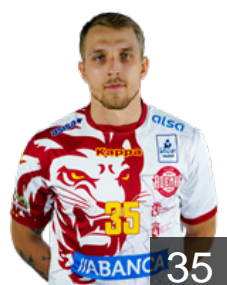

 ESP

Honrado Cristobalena C.

Position: Goalkeeper
Place of birth: Madrid
Date of birth: 02.12.2003
Height: 195 cm
Weight: 80 kg

 ESP

Kisselev Kisseleva Oleg

Position: Left Back
Place of birth: Santander
Date of birth: 02.08.1997
Height: 198 cm
Weight: 104 kg

 **ESP**

Marchan Criado Ruben

Position: Line Player
Place of birth: Manzanares
Date of birth: 20.09.1994
Height: -
Weight: -

 **ARG**

Martínez Camí García Pedro

Position: Centre Back
Place of birth: Buenos Aires
Date of birth: 20.12.1999
Height: 187 cm
Weight: 85 kg

 **ESP**

Martínez Llamazares Antonio

Position: Right Wing
Place of birth: León
Date of birth: 17.05.2003
Height: 180 cm
Weight: 70 kg

 **ESP**

Pérez Arce Gonzalo

Position: Right Wing
Place of birth: León
Date of birth: 20.07.1998
Height: -
Weight: -

 **POL**

Piechowski Mateusz

Position: Line Player
Place of birth: Plock
Date of birth: 01.03.1995
Height: 196 cm
Weight: 104 kg

 **CRO**

Slavic Dino

Position: Goalkeeper
Place of birth: Rijeka
Date of birth: 04.12.1992
Height: -
Weight: -