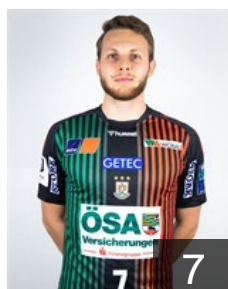

Kluge Justus Max

Position: Left Wing
Place of birth: Magdeburg
Date of birth: 24.12.1997
Height: 194 cm
Weight: 82 kg