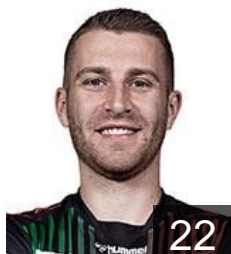

 ISL

Magnusson Ómar Ingi

Position: Right Back
Place of birth: Selfoss
Date of birth: 12.03.1997
Height: 184 cm
Weight: 87 kg

 GER

Mertens Lukas

Position: Left Wing
Place of birth: Wilhelmshaven
Date of birth: 22.03.1996
Height: 182 cm
Weight: 83 kg

 GER

Musche Matthias

Position: Left Wing
Place of birth: Magdeburg
Date of birth: 18.07.1992
Height: 186 cm
Weight: 75 kg

CLUB COMPETITIONS - DELEGATION LIST

EHF European League Men 2020/21

 GER SC Magdeburg - Players

 NOR

O'Sullivan Christian

Position: Centre Back
Place of birth: Oslo
Date of birth: 22.08.1991
Height: 190 cm
Weight: 89 kg

 GER

Patzwaldt Janik

Position: Goalkeeper
Place of birth: Magdeburg
Date of birth: 22.05.2001
Height: 192 cm
Weight: 88 kg