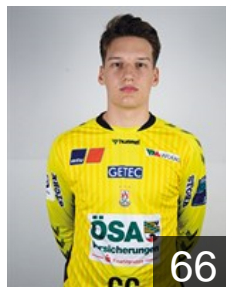

 ISL

Magnusson Ómar Ingi

Position: Right Back
Place of birth: Selfoss
Date of birth: 12.03.1997
Height: 184 cm
Weight: 87 kg

 GER

Mertens Lukas

Position: Left Wing
Place of birth: Wilhelmshaven
Date of birth: 22.03.1996
Height: 182 cm
Weight: 83 kg

 GER

Musche Matthias

Position: Left Wing
Place of birth: Magdeburg
Date of birth: 18.07.1992
Height: 186 cm
Weight: 75 kg

CLUB COMPETITIONS - DELEGATION LIST

EHF European League Men 2020/21

 GER SC Magdeburg - Players

 NOR

O'Sullivan Christian

Position: Centre Back
Place of birth: Oslo
Date of birth: 22.08.1991
Height: 190 cm
Weight: 89 kg

 GER

Patzwaldt Janik

Position: Goalkeeper
Place of birth: Magdeburg
Date of birth: 22.05.2001
Height: 192 cm
Weight: 88 kg