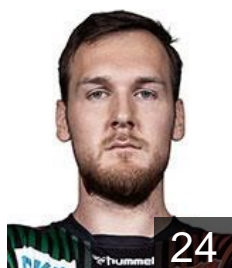

 GER

Musche Matthias

Position: Left Wing
Place of birth: Magdeburg
Date of birth: 18.07.1992
Height: 186 cm
Weight: 75 kg

CLUB COMPETITIONS - DELEGATION LIST

EHF European League Men 2020/21

 GER SC Magdeburg - Players

 NOR

O'Sullivan Christian

Position: Centre Back
Place of birth: Oslo
Date of birth: 22.08.1991
Height: 190 cm
Weight: 89 kg

 GER

Patzwaldt Janik

Position: Goalkeeper
Place of birth: Magdeburg
Date of birth: 22.05.2001
Height: 192 cm
Weight: 88 kg