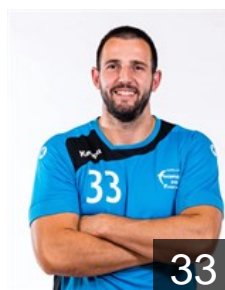

 BRA  
**Rocha Chiuffa Fabio**

Position: Right Wing  
Place of birth: Promissao  
Date of birth: 10.03.1989  
Height: 185 cm  
Weight: 85 kg

## Sandru Ciprian

Position: Centre Back  
Place of birth: Sighisoara  
Date of birth: 27.02.1991  
Height: 192 cm  
Weight: 92 kg

 MNE