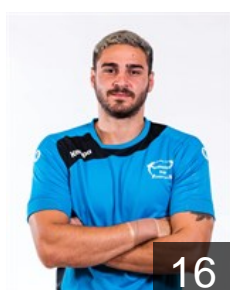

## Stanescu Ionut Adrian

Position: Right Back  
Place of birth: Constanta  
Date of birth: 31.03.2003  
Height: -  
Weight: -

 ROU

## Susanu Daniel Andrei

Position: Line Player  
Place of birth: Galati  
Date of birth: 04.03.1998  
Height: 190 cm  
Weight: 105 kg

 ROU