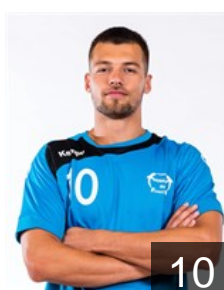

# CLUB COMPETITIONS - DELEGATION LIST

EHF European League Men 2020/21

 ROU CSM Constanta - Players

 ROU  
**Andrei Alexandru George**

Position: Left Wing  
Place of birth: Braila  
Date of birth: 17.07.1998  
Height: 175 cm  
Weight: 88 kg

 ROU  
**Bruj Andrei Cifor**

Position: Left Back  
Place of birth: BISTRITA  
Date of birth: 28.11.2002  
Height: -  
Weight: -

 ROU  
**Buricea George Ionut**

Position: Line Player  
Place of birth: Braila  
Date of birth: 01.08.1979  
Height: 179 cm  
Weight: 82 kg

 GEO  
**Chikovani Irakli**

Position: Left Back  
Place of birth: Tbilisi  
Date of birth: 28.07.1989  
Height: 197 cm  
Weight: 95 kg

 ROU  
**Iancu Ionut Ciprian**

Position: Goalkeeper  
Place of birth: Ploiesti  
Date of birth: 18.02.1994  
Height: 192 cm  
Weight: 86 kg