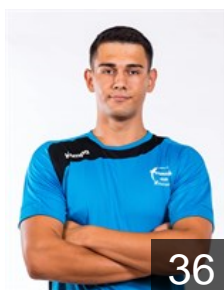

# CLUB COMPETITIONS - DELEGATION LIST

EHF European League Men 2020/21

 ROU CSM Constanta - Players

 ROU  
**Andrei Alexandru George**

Position: Left Wing  
Place of birth: Braila  
Date of birth: 17.07.1998  
Height: 175 cm  
Weight: 88 kg

 ROU  
**Bruj Andrei Cifor**

Position: Left Back  
Place of birth: BISTRITA  
Date of birth: 28.11.2002  
Height: -  
Weight: -

 ROU  
**Buricea George Ionut**

Position: Line Player  
Place of birth: Braila  
Date of birth: 01.08.1979  
Height: 179 cm  
Weight: 82 kg

 GEO  
**Chikovani Irakli**

Position: Left Back  
Place of birth: Tbilisi  
Date of birth: 28.07.1989  
Height: 197 cm  
Weight: 95 kg

 ROU  
**Iancu Ionut Ciprian**

Position: Goalkeeper  
Place of birth: Ploiesti  
Date of birth: 18.02.1994  
Height: 192 cm  
Weight: 86 kg