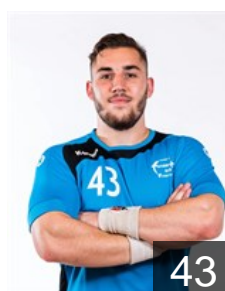

## Sandru Ciprian

Position: Centre Back  
Place of birth: Sighisoara  
Date of birth: 27.02.1991  
Height: 192 cm  
Weight: 92 kg

 MNE

## Simovic Nebojsa

Position: Line Player  
Place of birth: CETINJE  
Date of birth: 15.11.1993  
Height: 199 cm  
Weight: 85 kg

 ROU

## Stanescu Ionut Adrian

Position: Right Back  
Place of birth: Constanta  
Date of birth: 31.03.2003  
Height: -  
Weight: -

 ROU