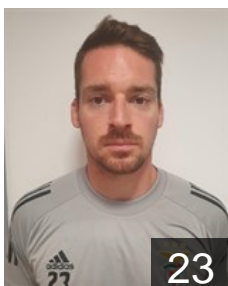

 POR

Pais Joao

Position: Left Wing
Place of birth: Lisboa
Date of birth: 23.06.1988
Height: 184 cm
Weight: 77 kg

 POR

Pereira Francisco

Position: Centre Back
Place of birth: Lamego
Date of birth: 26.03.1999
Height: 189 cm
Weight: 107 kg

 GER

Rahmel Ole

Position: Right Wing
Place of birth: Achim
Date of birth: 19.11.1989
Height: 190 cm
Weight: 83 kg

 SLO

Suholeznik Matic

Position: Line Player
Place of birth: Celje
Date of birth: 02.05.1995
Height: 200 cm
Weight: 116 kg