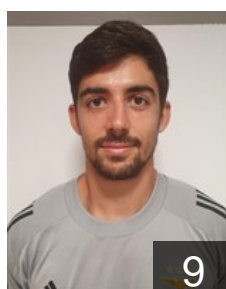

CLUB COMPETITIONS - DELEGATION LIST

EHF European League Men 2020/21

 **POR** Sport Lisboa e Benfica - Players

 **POR**
Capdeville Gustavo
Position: Goalkeeper
Place of birth: Lisboa
Date of birth: 31.08.1997
Height: 190 cm
Weight: 88 kg

 **POR**
Cavalcanti Gabriel
Position: Left Back
Place of birth: LISBON
Date of birth: 30.05.2004
Height: 195 cm
Weight: 88 kg

 **SRB**
Djordjic Petar
Position: Left Back
Place of birth: Sabac
Date of birth: 17.09.1990
Height: 197 cm
Weight: 102 kg

 **ESP**
Garcia Barceló Arnau
Position: Left Back
Place of birth: Granollers
Date of birth: 12.06.1994
Height: 196 cm
Weight: 90 kg

 **ESP**
Hernandez Ferrer Sergey
Position: Goalkeeper
Place of birth: Kropotkin
Date of birth: 17.06.1995
Height: 196 cm
Weight: 90 kg