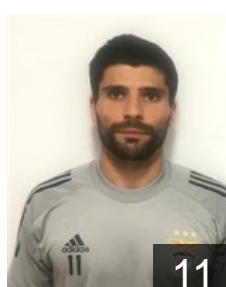

 **ESP**
Garcia Barceló Arnau
Position: Left Back
Place of birth: Granollers
Date of birth: 12.06.1994
Height: 196 cm
Weight: 90 kg

 **ESP**
Hernandez Ferrer Sergey
Position: Goalkeeper
Place of birth: Kropotkin
Date of birth: 17.06.1995
Height: 196 cm
Weight: 90 kg

 **FRA**
Keita Mahamadou
Position: Left Wing
Place of birth: PARIS
Date of birth: 18.07.1995
Height: 190 cm
Weight: 93 kg

 **SRB**
Kukic Lazar
Position: Centre Back
Place of birth: Beograd
Date of birth: 12.12.1995
Height: 186 cm
Weight: 83 kg

 **POR**
Loureiro Pedro
Position: Line Player
Place of birth: Lisboa
Date of birth: 06.07.1999
Height: 203 cm
Weight: 119 kg

 **POR**
Martins Carlos
Position: Right Wing
Place of birth: MOIMENTA DA
Date of birth: 14.06.1994
Height: 180 cm
Weight: 78 kg