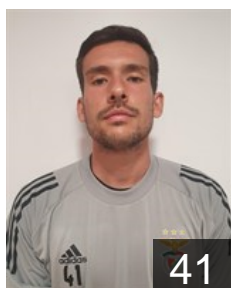

CLUB COMPETITIONS - DELEGATION LIST

EHF European League Men 2020/21

 **POR** Sport Lisboa e Benfica - Players

 **POR**
Capdeville Gustavo
Position: Goalkeeper
Place of birth: Lisboa
Date of birth: 31.08.1997
Height: 190 cm
Weight: 88 kg

 **POR**
Cavalcanti Gabriel
Position: Left Back
Place of birth: LISBON
Date of birth: 30.05.2004
Height: 195 cm
Weight: 88 kg

 **SRB**
Djordjic Petar
Position: Left Back
Place of birth: Sabac
Date of birth: 17.09.1990
Height: 197 cm
Weight: 102 kg

 **ESP**
Garcia Barceló Arnau
Position: Left Back
Place of birth: Granollers
Date of birth: 12.06.1994
Height: 196 cm
Weight: 90 kg

 **ESP**
Hernandez Ferrer Sergey
Position: Goalkeeper
Place of birth: Kropotkin
Date of birth: 17.06.1995
Height: 196 cm
Weight: 90 kg

 **FRA**
Keita Mahamadou
Position: Left Wing
Place of birth: PARIS
Date of birth: 18.07.1995
Height: 190 cm
Weight: 93 kg

 **SRB**
Kukic Lazar
Position: Centre Back
Place of birth: Beograd
Date of birth: 12.12.1995
Height: 186 cm
Weight: 83 kg