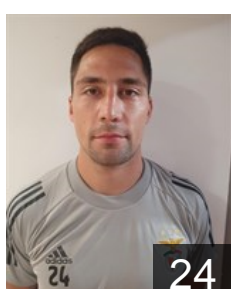

 **POR**
Cavalcanti Gabriel
Position: Left Back
Place of birth: LISBON
Date of birth: 30.05.2004
Height: 195 cm
Weight: 88 kg

 **SRB**
Djordjic Petar
Position: Left Back
Place of birth: Sabac
Date of birth: 17.09.1990
Height: 197 cm
Weight: 102 kg

 **ESP**
Garcia Barceló Arnau
Position: Left Back
Place of birth: Granollers
Date of birth: 12.06.1994
Height: 196 cm
Weight: 90 kg

 **ESP**
Hernandez Ferrer Sergey
Position: Goalkeeper
Place of birth: Kropotkin
Date of birth: 17.06.1995
Height: 196 cm
Weight: 90 kg

 **FRA**
Keita Mahamadou
Position: Left Wing
Place of birth: PARIS
Date of birth: 18.07.1995
Height: 190 cm
Weight: 93 kg

 **SRB**
Kukic Lazar
Position: Centre Back
Place of birth: Beograd
Date of birth: 12.12.1995
Height: 186 cm
Weight: 83 kg