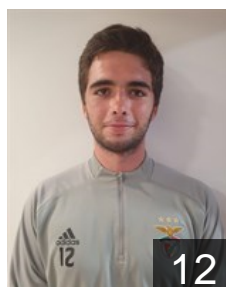

 POR

Pais Joao

Position: Left Wing
Place of birth: Lisboa
Date of birth: 23.06.1988
Height: 184 cm
Weight: 77 kg

 POR

Pereira Francisco

Position: Centre Back
Place of birth: Lamego
Date of birth: 26.03.1999
Height: 189 cm
Weight: 107 kg

 GER

Rahmel Ole

Position: Right Wing
Place of birth: Achim
Date of birth: 19.11.1989
Height: 190 cm
Weight: 83 kg

 SLO

Suholeznik Matic

Position: Line Player
Place of birth: Celje
Date of birth: 02.05.1995
Height: 200 cm
Weight: 116 kg

 POR

Tavares Guilherme

Position: Right Back
Place of birth: Madeira
Date of birth: 27.03.2002
Height: 194 cm
Weight: 104 kg

 POR

Tonicher Pedro

Position: Goalkeeper
Place of birth: LISBON
Date of birth: 16.01.2003
Height: 189 cm
Weight: 94 kg