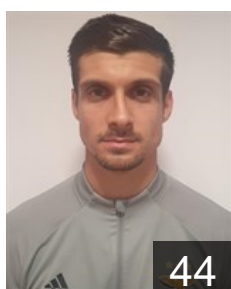

CLUB COMPETITIONS - DELEGATION LIST

EHF European League Men 2020/21

 **POR** Sport Lisboa e Benfica - Players

 **POR**
Capdeville Gustavo
Position: Goalkeeper
Place of birth: Lisboa
Date of birth: 31.08.1997
Height: 190 cm
Weight: 88 kg

 **POR**
Cavalcanti Gabriel
Position: Left Back
Place of birth: LISBON
Date of birth: 30.05.2004
Height: 195 cm
Weight: 88 kg

 **SRB**
Djordjic Petar
Position: Left Back
Place of birth: Sabac
Date of birth: 17.09.1990
Height: 197 cm
Weight: 102 kg

 **ESP**
Garcia Barceló Arnau
Position: Left Back
Place of birth: Granollers
Date of birth: 12.06.1994
Height: 196 cm
Weight: 90 kg

 **ESP**
Hernandez Ferrer Sergey
Position: Goalkeeper
Place of birth: Kropotkin
Date of birth: 17.06.1995
Height: 196 cm
Weight: 90 kg

 **FRA**
Keita Mahamadou
Position: Left Wing
Place of birth: PARIS
Date of birth: 18.07.1995
Height: 190 cm
Weight: 93 kg

 **SRB**
Kukic Lazar
Position: Centre Back
Place of birth: Beograd
Date of birth: 12.12.1995
Height: 186 cm
Weight: 83 kg