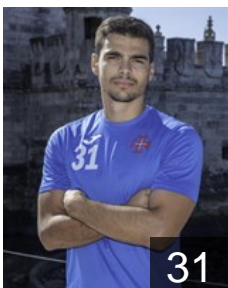

 POR

Barreto Rui

Position: Centre Back
Place of birth: Lisboa
Date of birth: 08.10.1991
Height: 182 cm
Weight: 77 kg

 GBS

Caculo Fabio

Position: Goalkeeper
Place of birth: Lisboa
Date of birth: 26.08.2002
Height: 187 cm
Weight: 79 kg

 POR

Domingos Diogo

Position: Left Back
Place of birth: Lisbon
Date of birth: 08.01.1993
Height: 193 cm
Weight: 110 kg

 POR

Ferreira Joao

Position: Centre Back
Place of birth: Lisboa
Date of birth: 12.05.1993
Height: 190 cm
Weight: 85 kg

 POR

Ferro Tiago

Position: Left Wing
Place of birth: Lisboa
Date of birth: 19.08.1993
Height: 189 cm
Weight: 77 kg

 CPV

Landim Felisberto

Position: Line Player
Place of birth: Lisboa
Date of birth: 03.11.1992
Height: 197 cm
Weight: 120 kg