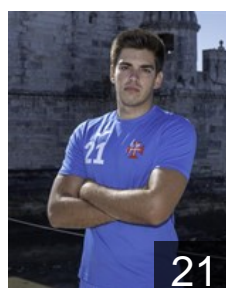

 POR

Lino Nuno

Position: Line Player
Place of birth: Lisboa
Date of birth: 14.01.2002
Height: 190 cm
Weight: 83 kg

 POR

Moniz Joao

Position: Goalkeeper
Place of birth: Lisboa
Date of birth: 01.05.1995
Height: 191 cm
Weight: 100 kg

 POR

Moreira Bruno

Position: Line Player
Place of birth: Lisboa
Date of birth: 20.08.1984
Height: 189 cm
Weight: 80 kg

 POR

Moreira Miguel

Position: Goalkeeper
Place of birth: Lisboa
Date of birth: 16.03.1992
Height: 190 cm
Weight: 120 kg

 **POR**

Pedroso Claudio

Position: Right Back
Place of birth: Lisboa
Date of birth: 14.03.1986
Height: 201 cm
Weight: 98 kg

 **POR**

Pereira Tiago

Position: Centre Back
Place of birth: Guimaraes
Date of birth: 08.06.1989
Height: 186 cm
Weight: 89 kg