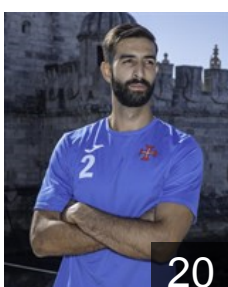

 **POR**

Silva Mauro

Position: Centre Back
Place of birth: Lisboa
Date of birth: 03.12.2002
Height: 181 cm
Weight: 75 kg

 **POR**

Solha Pedro

Position: Left Wing
Place of birth: Porto
Date of birth: 22.11.1981
Height: 184 cm
Weight: 80 kg