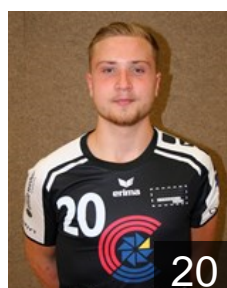

LUX

Werdel Felix

Position: Left Wing
Place of birth: Luxembourg
Date of birth: 26.10.2000
Height: 181 cm
Weight: 79 kg