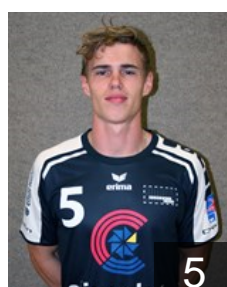

LUX

Krier Tom

Position: Right Wing
Place of birth: Esch-sur-Alzette
Date of birth: 12.01.1993
Height: 182 cm
Weight: 69 kg