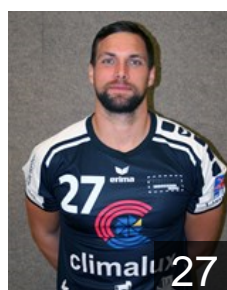

## Agovic Enes

Position: Left Wing  
Place of birth: Esch/Alzette  
Date of birth: 24.02.1992  
Height: 177 cm  
Weight: 80 kg

 GER