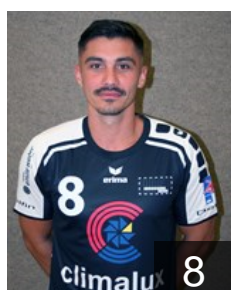

CLUB COMPETITIONS - DELEGATION LIST

EHF European League Men 2020/21

LUX Handball Esch - Players

LUX

Agovic Enes

Position: Left Wing
Place of birth: Esch/Alzette
Date of birth: 24.02.1992
Height: 177 cm
Weight: 80 kg