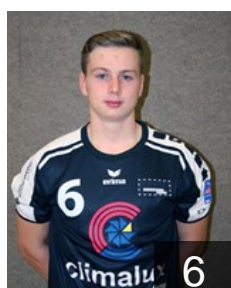

LUX

Labonte Loris

Position: Left Back
Place of birth: Luxemburg
Date of birth: 23.05.2001
Height: 187 cm
Weight: 87 kg