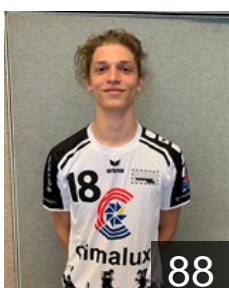

## Pucnik Miha

Position: Right Back  
Place of birth: Slovenj Gradec  
Date of birth: 01.02.1988  
Height: 193 cm  
Weight: 99 kg

 LUX

## Pulli Sacha

Position: Centre Back  
Place of birth: Esch-sur-Alzette  
Date of birth: 21.11.1990  
Height: 179 cm  
Weight: 72 kg

 LUX

## Rastoder Adel

Position: Left Back  
Place of birth: Luxembourg  
Date of birth: 03.05.2000  
Height: 195 cm  
Weight: 98 kg

 LUX

## Trierweiler Loic

Position: Left Back  
Place of birth: Esch/Alzette  
Date of birth: 15.12.2003  
Height: -  
Weight: -

 LUX