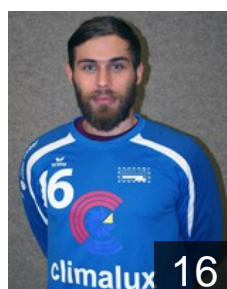

GRE

Boukovinas Petros

Position: Goalkeeper
Place of birth: Thessaloniki
Date of birth: 08.03.1994
Height: 188 cm
Weight: 84 kg