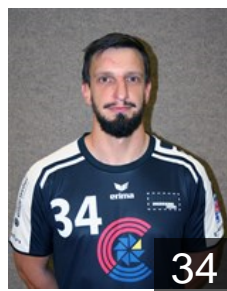

## Muric Ermin

Position: Line Player  
Place of birth: Esch-sur-Alzette  
Date of birth: 01.05.1995  
Height: 181 cm  
Weight: 95 kg

 FRA

## Petiot Martin

Position: Right Back  
Place of birth: Saint Priest en  
Date of birth: 09.10.1991  
Height: 199 cm  
Weight: 84 kg

 SLO