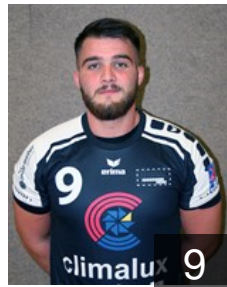

## Muller Martin

Position: Left Back  
Place of birth: Esch/Alzette  
Date of birth: 11.02.1988  
Height: 187 cm  
Weight: 83 kg

 LUX