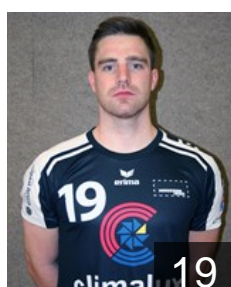

## Hadrovic Kenan

Position: Goalkeeper  
Place of birth: Luxembourg  
Date of birth: 20.06.2000  
Height: 188 cm  
Weight: 88 kg

 LUX

## Kirsch Pol

Position: Centre Back  
Place of birth: Luxemburg  
Date of birth: 23.03.2002  
Height: -  
Weight: -

 LUX