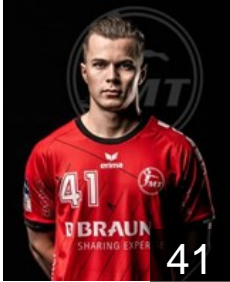

 GER

Salger Stefan

Position: Right Back
Place of birth: Sonthofen
Date of birth: 15.08.1996
Height: 207 cm
Weight: 109 kg

 MNE

Simic Nebojsa

Position: Goalkeeper
Place of birth: Cetinje
Date of birth: 19.01.1993
Height: 192 cm
Weight: 108 kg

 GER

Ullrich Erik

Position: Goalkeeper
Place of birth: Jena
Date of birth: 08.01.2001
Height: 196 cm
Weight: 85 kg

CLUB COMPETITIONS - DELEGATION LIST

EHF European League Men 2020/21

 GER MT Melsungen - Players

Left Club

 GER

Backs Finn

Position: Left Wing

Place of birth: Hann. Münden

Date of birth: 22.04.1998

Height: 181 cm

Weight: 85 kg