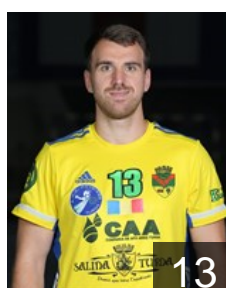

CLUB COMPETITIONS - DELEGATION LIST

EHF European League Men 2020/21

 ROU AHC Potaissa Turda - Players

 ROU
Bastiurea Adrian Iordan
Position: Goalkeeper
Place of birth: Tulcea
Date of birth: 20.09.2003
Height: -
Weight: -

 ROU
Cintec Georgica
Position: Left Back
Place of birth: Botosani
Date of birth: 22.04.1990
Height: 193 cm
Weight: 98 kg

 SRB
Dragas Milos
Position: Left Back
Place of birth: Priboj
Date of birth: 11.06.1990
Height: 201 cm
Weight: 110 kg

 ROU
Dragoi Tudor Robert
Position: Left Back
Place of birth: Alba Iulia
Date of birth: 23.02.2002
Height: -
Weight: -

 ROU
Fleser Dragos Bogdan Doris
Position: Goalkeeper
Place of birth: Turda
Date of birth: 23.02.1998
Height: 196 cm
Weight: 90 kg