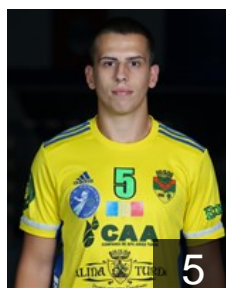

 ROU
Irimus Ionut Adrian
Position: Goalkeeper
Place of birth: Baia Mare
Date of birth: 22.08.1987
Height: 200 cm
Weight: 112 kg

 ROU
Lazar Radu Alexandru
Position: Left Back
Place of birth: Turda
Date of birth: 19.09.1987
Height: 201 cm
Weight: 115 kg

 ROU
Man Darius Viorel
Position: Right Back
Place of birth: Cluj
Date of birth: 04.12.2002
Height: 188 cm
Weight: 81 kg

CLUB COMPETITIONS - DELEGATION LIST

EHF European League Men 2020/21

 ROU AHC Potaissa Turda - Players

 ROU

Pavel Razvan

Position: Left Wing
Place of birth: Vaslui
Date of birth: 23.08.1987
Height: 187 cm
Weight: 90 kg

 ROU

Pintoiu Teodor

Position: Left Back
Place of birth: Turda
Date of birth: 20.09.1999
Height: -
Weight: -