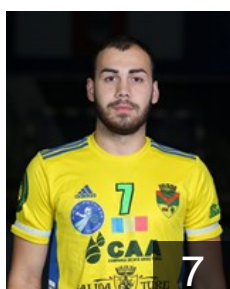

 ROU
Man Darius Viorel
Position: Right Back
Place of birth: Cluj
Date of birth: 04.12.2002
Height: 188 cm
Weight: 81 kg

CLUB COMPETITIONS - DELEGATION LIST

EHF European League Men 2020/21

 ROU AHC Potaissa Turda - Players

 ROU

Pavel Razvan

Position: Left Wing
Place of birth: Vaslui
Date of birth: 23.08.1987
Height: 187 cm
Weight: 90 kg

 ROU

Pintoiu Teodor

Position: Left Back
Place of birth: Turda
Date of birth: 20.09.1999
Height: -
Weight: -

 ROU

Pop Daniel

Position: Right Wing
Place of birth: Turda
Date of birth: 10.02.2000
Height: 187 cm
Weight: 76 kg

 ROU

Rohozneanu Dan Mihai

Position: Centre Back
Place of birth: Suceava
Date of birth: 17.09.1984
Height: 187 cm
Weight: 90 kg

 SRB

Savic Nenad

Position: Line Player
Place of birth: Novi Sad
Date of birth: 28.06.1981
Height: 187 cm
Weight: 106 kg

 ROU

Selaru George

Position: Goalkeeper
Place of birth: Calarasi
Date of birth: 29.04.1987
Height: 196 cm
Weight: 96 kg