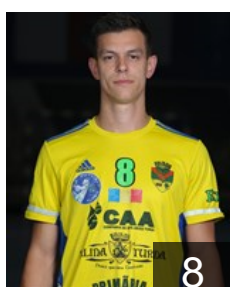

 ROU
Man Darius Viorel
Position: Right Back
Place of birth: Cluj
Date of birth: 04.12.2002
Height: 188 cm
Weight: 81 kg

CLUB COMPETITIONS - DELEGATION LIST

EHF European League Men 2020/21

 ROU AHC Potaissa Turda - Players

 SRB

Savic Nenad

Position: Line Player
Place of birth: Novi Sad
Date of birth: 28.06.1981
Height: 187 cm
Weight: 106 kg

 ROU

Selaru George

Position: Goalkeeper
Place of birth: Calarasi
Date of birth: 29.04.1987
Height: 196 cm
Weight: 96 kg

 ROU

Szoke Marius Alin

Position: Centre Back
Place of birth: Sfantu Gheorghe
Date of birth: 21.01.1993
Height: 192 cm
Weight: 100 kg

 ROU

Talas Elemer Huba

Position: Line Player
Place of birth: Ludus
Date of birth: 10.06.1986
Height: 193 cm
Weight: 100 kg

 ROU

Thalmaier Roland

Position: Right Wing
Place of birth: Cluj-Napoca
Date of birth: 15.09.1996
Height: 195 cm
Weight: 92 kg

 ROU

Totoi Andrei Sirwan

Position: Line Player
Place of birth: Iasi
Date of birth: 02.06.2000
Height: 193 cm
Weight: 96 kg