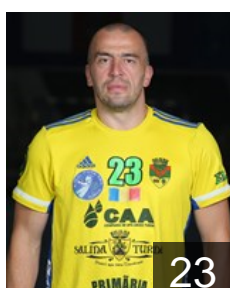

 ROU
Man Darius Viorel
Position: Right Back
Place of birth: Cluj
Date of birth: 04.12.2002
Height: 188 cm
Weight: 81 kg

CLUB COMPETITIONS - DELEGATION LIST

EHF European League Men 2020/21

 ROU AHC Potaissa Turda - Players

 ROU

Pavel Razvan

Position: Left Wing
Place of birth: Vaslui
Date of birth: 23.08.1987
Height: 187 cm
Weight: 90 kg

 ROU

Pintoiu Teodor

Position: Left Back
Place of birth: Turda
Date of birth: 20.09.1999
Height: -
Weight: -

 ROU

Pop Daniel

Position: Right Wing
Place of birth: Turda
Date of birth: 10.02.2000
Height: 187 cm
Weight: 76 kg

 ROU

Rohozneanu Dan Mihai

Position: Centre Back
Place of birth: Suceava
Date of birth: 17.09.1984
Height: 187 cm
Weight: 90 kg

 SRB

Savic Nenad

Position: Line Player
Place of birth: Novi Sad
Date of birth: 28.06.1981
Height: 187 cm
Weight: 106 kg

 ROU

Selaru George

Position: Goalkeeper
Place of birth: Calarasi
Date of birth: 29.04.1987
Height: 196 cm
Weight: 96 kg