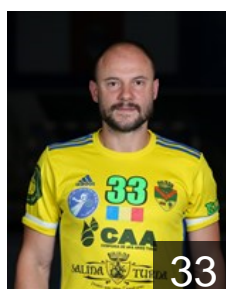

 ROU
Man Darius Viorel
Position: Right Back
Place of birth: Cluj
Date of birth: 04.12.2002
Height: 188 cm
Weight: 81 kg

CLUB COMPETITIONS - DELEGATION LIST

EHF European League Men 2020/21

 ROU AHC Potaissa Turda - Players

 ROU

Pavel Razvan

Position: Left Wing
Place of birth: Vaslui
Date of birth: 23.08.1987
Height: 187 cm
Weight: 90 kg

 ROU

Pintoiu Teodor

Position: Left Back
Place of birth: Turda
Date of birth: 20.09.1999
Height: -
Weight: -

 ROU

Pop Daniel

Position: Right Wing
Place of birth: Turda
Date of birth: 10.02.2000
Height: 187 cm
Weight: 76 kg

 ROU

Rohozneanu Dan Mihai

Position: Centre Back
Place of birth: Suceava
Date of birth: 17.09.1984
Height: 187 cm
Weight: 90 kg

 SRB

Savic Nenad

Position: Line Player
Place of birth: Novi Sad
Date of birth: 28.06.1981
Height: 187 cm
Weight: 106 kg

 ROU

Selaru George

Position: Goalkeeper
Place of birth: Calarasi
Date of birth: 29.04.1987
Height: 196 cm
Weight: 96 kg