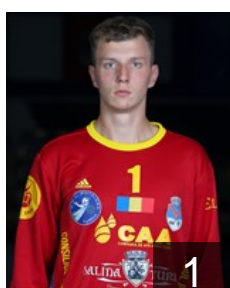

ROU
Fleser Dragos Bogdan Doris
Position: Goalkeeper
Place of birth: Turda
Date of birth: 23.02.1998
Height: 196 cm
Weight: 90 kg