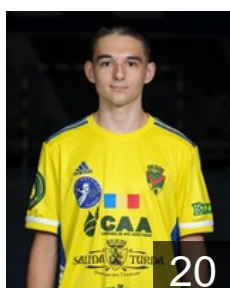

 ROU

Szoke Marius Alin

Position: Centre Back
Place of birth: Sfantu Gheorghe
Date of birth: 21.01.1993
Height: 192 cm
Weight: 100 kg

 ROU

Talas Elemer Huba

Position: Line Player
Place of birth: Ludus
Date of birth: 10.06.1986
Height: 193 cm
Weight: 100 kg

 ROU

Thalmaier Roland

Position: Right Wing
Place of birth: Cluj-Napoca
Date of birth: 15.09.1996
Height: 195 cm
Weight: 92 kg

 ROU

Totoi Andrei Sirwan

Position: Line Player
Place of birth: Iasi
Date of birth: 02.06.2000
Height: 193 cm
Weight: 96 kg