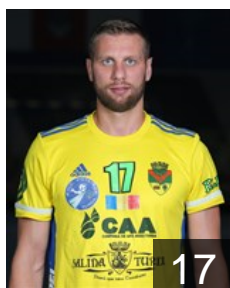

 ROU
Ghivil Catalin Florin
Position: Left Wing
Place of birth: Turda
Date of birth: 16.09.2002
Height: 182 cm
Weight: 68 kg

 ROU
Iancu Dragos
Position: Line Player
Place of birth: Piatra Neamt
Date of birth: 05.08.1988
Height: 195 cm
Weight: 98 kg

 ROU
Irimus Ionut Adrian
Position: Goalkeeper
Place of birth: Baia Mare
Date of birth: 22.08.1987
Height: 200 cm
Weight: 112 kg

 ROU
Lazar Radu Alexandru
Position: Left Back
Place of birth: Turda
Date of birth: 19.09.1987
Height: 201 cm
Weight: 115 kg

 ROU
Man Darius Viorel
Position: Right Back
Place of birth: Cluj
Date of birth: 04.12.2002
Height: 188 cm
Weight: 81 kg

CLUB COMPETITIONS - DELEGATION LIST

EHF European League Men 2020/21

 ROU AHC Potaissa Turda - Players

 ROU

Pavel Razvan

Position: Left Wing
Place of birth: Vaslui
Date of birth: 23.08.1987
Height: 187 cm
Weight: 90 kg

 ROU

Pintoiu Teodor

Position: Left Back
Place of birth: Turda
Date of birth: 20.09.1999
Height: -
Weight: -