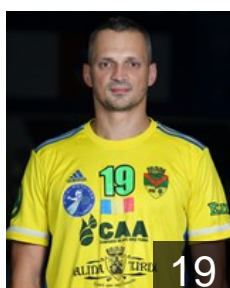

 ROU
Dragoi Tudor Robert
Position: Left Back
Place of birth: Alba Iulia
Date of birth: 23.02.2002
Height: -
Weight: -

 ROU
Fleser Dragos Bogdan Doris
Position: Goalkeeper
Place of birth: Turda
Date of birth: 23.02.1998
Height: 196 cm
Weight: 90 kg

 ROU
Ghita Radu Cristian
Position: Right Back
Place of birth: Bacau
Date of birth: 22.11.1990
Height: 189 cm
Weight: 92 kg

 ROU
Ghivil Alexandru Alin
Position: Centre Back
Place of birth: Turda
Date of birth: 02.09.2001
Height: 188 cm
Weight: 77 kg

 ROU
Ghivil Catalin Florin
Position: Left Wing
Place of birth: Turda
Date of birth: 16.09.2002
Height: 182 cm
Weight: 68 kg

 ROU
Iancu Dragos
Position: Line Player
Place of birth: Piatra Neamt
Date of birth: 05.08.1988
Height: 195 cm
Weight: 98 kg

 ROU
Irimus Ionut Adrian
Position: Goalkeeper
Place of birth: Baia Mare
Date of birth: 22.08.1987
Height: 200 cm
Weight: 112 kg

 ROU
Lazar Radu Alexandru
Position: Left Back
Place of birth: Turda
Date of birth: 19.09.1987
Height: 201 cm
Weight: 115 kg