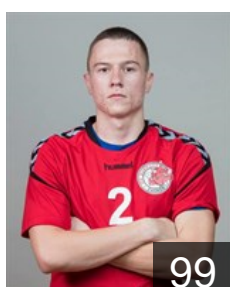

 CRO

Matov Matija

Position: Goalkeeper
Place of birth: Zagreb
Date of birth: 05.10.2000
Height: 195 cm
Weight: 90 kg

 CRO

Mihaljevic Marko

Position: Left Back
Place of birth: Zagreb
Date of birth: 26.08.1994
Height: 198 cm
Weight: 91 kg

 CRO

Obradovic Mislav

Position: Left Back
Place of birth: Požega
Date of birth: 16.04.2002
Height: 202 cm
Weight: 100 kg

 CRO

Salic Adam

Position: Line Player
Place of birth: Zagreb
Date of birth: 18.06.2002
Height: 199 cm
Weight: 116 kg

 CRO

Šehić Marko

Position: Line Player
Place of birth: Zagreb
Date of birth: 21.08.1996
Height: 188 cm
Weight: 113 kg

 CRO

Sutalo Marin

Position: Goalkeeper
Place of birth: Varazdin
Date of birth: 18.12.1998
Height: 190 cm
Weight: 84 kg

 CRO

Topic Josip

Position: Right Wing
Place of birth: Zagreb
Date of birth: 02.07.1999
Height: 182 cm
Weight: 70 kg

 CRO

Turcic Filip

Position: Right Wing
Place of birth: Zagreb
Date of birth: 06.09.1998
Height: 199 cm
Weight: 87 kg