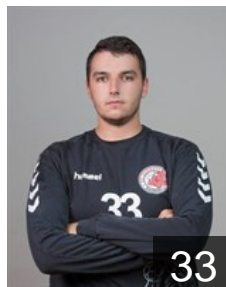

8

 CRO

Lisac Marin

Position: Centre Back
Place of birth: Zagreb
Date of birth: 11.11.2002
Height: 187 cm
Weight: 75 kg

22

CLUB COMPETITIONS - DELEGATION LIST

EHF European League Men 2020/21

 CRO RK Dubrava - Players

 CRO

Malbasic Stjepan

Position: Right Wing
Place of birth: Maglaj
Date of birth: 27.08.2000
Height: 189 cm
Weight: 80 kg

 CRO

Markovic Dominik

Position: Goalkeeper
Place of birth: Zagreb
Date of birth: 02.06.1998
Height: 185 cm
Weight: 85 kg

 CRO

Matov Matija

Position: Goalkeeper
Place of birth: Zagreb
Date of birth: 05.10.2000
Height: 195 cm
Weight: 90 kg

 CRO

Mihaljevic Marko

Position: Left Back
Place of birth: Zagreb
Date of birth: 26.08.1994
Height: 198 cm
Weight: 91 kg