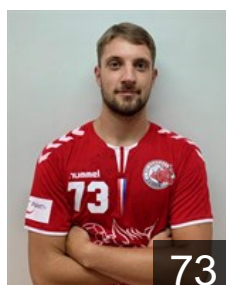

70

 CRO

Godec Karlo

Position: Left Wing
Place of birth: Zagreb
Date of birth: 14.01.1999
Height: -
Weight: -

24

 CRO

Grahovac Domagoj

Position: Goalkeeper
Place of birth: Zagreb
Date of birth: 11.05.1994
Height: 180 cm
Weight: 78 kg

72

 CRO

Ivankovic Ante

Position: Left Back
Place of birth: Zagreb
Date of birth: 15.08.2000
Height: 195 cm
Weight: 87 kg

6

 CRO

Javor Alan

Position: Centre Back
Place of birth: Zagreb
Date of birth: 10.07.2000
Height: 79 cm
Weight: 185 kg

32

 CRO

Kastelan Nikola

Position: Right Back
Place of birth: Omiš
Date of birth: 02.01.2000
Height: 202 cm
Weight: 109 kg

73

 CRO

Leskovec Luka

Position: Left Back
Place of birth: Zagreb
Date of birth: 02.04.2003
Height: 202 cm
Weight: 109 kg

8

 CRO

Lisac Marin

Position: Centre Back
Place of birth: Zagreb
Date of birth: 11.11.2002
Height: 187 cm
Weight: 75 kg

22

CLUB COMPETITIONS - DELEGATION LIST

EHF European League Men 2020/21

 CRO RK Dubrava - Players