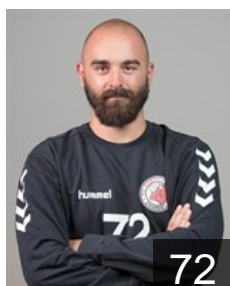

70

 CRO

Godec Karlo

Position: Left Wing
Place of birth: Zagreb
Date of birth: 14.01.1999
Height: -
Weight: -

24

 CRO

Grahovac Domagoj

Position: Goalkeeper
Place of birth: Zagreb
Date of birth: 11.05.1994
Height: 180 cm
Weight: 78 kg