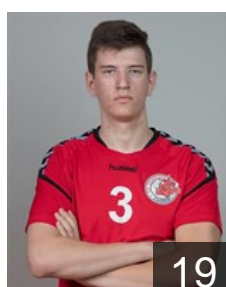

 CRO

Matov Matija

Position: Goalkeeper
Place of birth: Zagreb
Date of birth: 05.10.2000
Height: 195 cm
Weight: 90 kg

 CRO

Mihaljevic Marko

Position: Left Back
Place of birth: Zagreb
Date of birth: 26.08.1994
Height: 198 cm
Weight: 91 kg

 CRO

Obradovic Mislav

Position: Left Back
Place of birth: Požega
Date of birth: 16.04.2002
Height: 202 cm
Weight: 100 kg

 CRO

Salic Adam

Position: Line Player
Place of birth: Zagreb
Date of birth: 18.06.2002
Height: 199 cm
Weight: 116 kg

 CRO

Šehić Marko

Position: Line Player
Place of birth: Zagreb
Date of birth: 21.08.1996
Height: 188 cm
Weight: 113 kg

 CRO

Sutalo Marin

Position: Goalkeeper
Place of birth: Varazdin
Date of birth: 18.12.1998
Height: 190 cm
Weight: 84 kg

 CRO

Topic Josip

Position: Right Wing
Place of birth: Zagreb
Date of birth: 02.07.1999
Height: 182 cm
Weight: 70 kg

 CRO

Turcic Filip

Position: Right Wing
Place of birth: Zagreb
Date of birth: 06.09.1998
Height: 199 cm
Weight: 87 kg