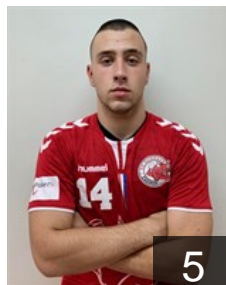

CLUB COMPETITIONS - DELEGATION LIST

EHF European League Men 2020/21

 CRO RK Dubrava - Players

 CRO

Bahtijarevic Vito

Position: Centre Back
Place of birth: Zagreb
Date of birth: 23.04.1998
Height: 188 cm
Weight: 85 kg

10

 CRO

Bakovic Stipe

Position: Line Player
Place of birth: Osijek
Date of birth: 16.04.2002
Height: 184 cm
Weight: 93 kg

5

 CRO

Dzaja Duje

Position: Left Wing
Place of birth: Stuttgart
Date of birth: 28.04.2001
Height: 188 cm
Weight: 80 kg