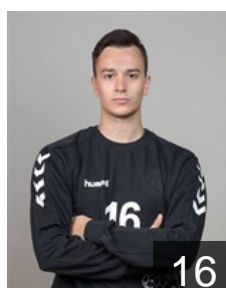

 CRO

Matov Matija

Position: Goalkeeper
Place of birth: Zagreb
Date of birth: 05.10.2000
Height: 195 cm
Weight: 90 kg

 CRO

Mihaljevic Marko

Position: Left Back
Place of birth: Zagreb
Date of birth: 26.08.1994
Height: 198 cm
Weight: 91 kg

 CRO

Obradovic Mislav

Position: Left Back
Place of birth: Požega
Date of birth: 16.04.2002
Height: 202 cm
Weight: 100 kg

 CRO

Salic Adam

Position: Line Player
Place of birth: Zagreb
Date of birth: 18.06.2002
Height: 199 cm
Weight: 116 kg

 CRO

Šehić Marko

Position: Line Player
Place of birth: Zagreb
Date of birth: 21.08.1996
Height: 188 cm
Weight: 113 kg

 CRO

Sutalo Marin

Position: Goalkeeper
Place of birth: Varazdin
Date of birth: 18.12.1998
Height: 190 cm
Weight: 84 kg