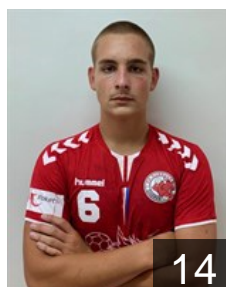

 CRO

Malbasic Stjepan

Position: Right Wing
Place of birth: Maglaj
Date of birth: 27.08.2000
Height: 189 cm
Weight: 80 kg

 CRO

Markovic Dominik

Position: Goalkeeper
Place of birth: Zagreb
Date of birth: 02.06.1998
Height: 185 cm
Weight: 85 kg

 CRO

Matov Matija

Position: Goalkeeper
Place of birth: Zagreb
Date of birth: 05.10.2000
Height: 195 cm
Weight: 90 kg

 CRO

Mihaljevic Marko

Position: Left Back
Place of birth: Zagreb
Date of birth: 26.08.1994
Height: 198 cm
Weight: 91 kg

 CRO

Obradovic Mislav

Position: Left Back
Place of birth: Požega
Date of birth: 16.04.2002
Height: 202 cm
Weight: 100 kg

 CRO

Salic Adam

Position: Line Player
Place of birth: Zagreb
Date of birth: 18.06.2002
Height: 199 cm
Weight: 116 kg

 CRO

Šehić Marko

Position: Line Player
Place of birth: Zagreb
Date of birth: 21.08.1996
Height: 188 cm
Weight: 113 kg

 CRO

Sutalo Marin

Position: Goalkeeper
Place of birth: Varazdin
Date of birth: 18.12.1998
Height: 190 cm
Weight: 84 kg