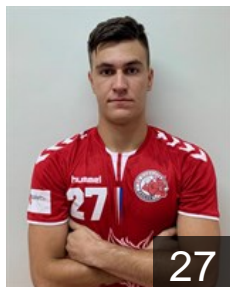

32

 CRO

Kastelan Nikola

Position: Right Back
Place of birth: Omiš
Date of birth: 02.01.2000
Height: 202 cm
Weight: 109 kg

73

 CRO

Leskovec Luka

Position: Left Back
Place of birth: Zagreb
Date of birth: 02.04.2003
Height: 202 cm
Weight: 109 kg

8

 CRO

Lisac Marin

Position: Centre Back
Place of birth: Zagreb
Date of birth: 11.11.2002
Height: 187 cm
Weight: 75 kg

22

CLUB COMPETITIONS - DELEGATION LIST

EHF European League Men 2020/21

 CRO RK Dubrava - Players

 CRO

Malbasic Stjepan

Position: Right Wing
Place of birth: Maglaj
Date of birth: 27.08.2000
Height: 189 cm
Weight: 80 kg

 CRO

Markovic Dominik

Position: Goalkeeper
Place of birth: Zagreb
Date of birth: 02.06.1998
Height: 185 cm
Weight: 85 kg

 CRO

Matov Matija

Position: Goalkeeper
Place of birth: Zagreb
Date of birth: 05.10.2000
Height: 195 cm
Weight: 90 kg

 CRO

Mihaljevic Marko

Position: Left Back
Place of birth: Zagreb
Date of birth: 26.08.1994
Height: 198 cm
Weight: 91 kg