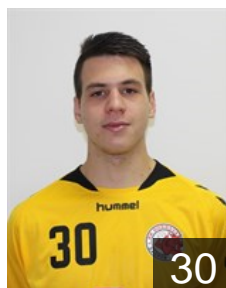

8

 CRO

Lisac Marin

Position: Centre Back
Place of birth: Zagreb
Date of birth: 11.11.2002
Height: 187 cm
Weight: 75 kg

22

CLUB COMPETITIONS - DELEGATION LIST

EHF European League Men 2020/21

 CRO RK Dubrava - Players

 CRO

Malbasic Stjepan

Position: Right Wing
Place of birth: Maglaj
Date of birth: 27.08.2000
Height: 189 cm
Weight: 80 kg

 CRO

Markovic Dominik

Position: Goalkeeper
Place of birth: Zagreb
Date of birth: 02.06.1998
Height: 185 cm
Weight: 85 kg

 CRO

Matov Matija

Position: Goalkeeper
Place of birth: Zagreb
Date of birth: 05.10.2000
Height: 195 cm
Weight: 90 kg

 CRO

Mihaljevic Marko

Position: Left Back
Place of birth: Zagreb
Date of birth: 26.08.1994
Height: 198 cm
Weight: 91 kg