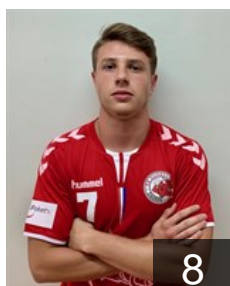

72

 CRO

Ivankovic Ante

Position: Left Back
Place of birth: Zagreb
Date of birth: 15.08.2000
Height: 195 cm
Weight: 87 kg

6

 CRO

Javor Alan

Position: Centre Back
Place of birth: Zagreb
Date of birth: 10.07.2000
Height: 79 cm
Weight: 185 kg

32

 CRO

Kastelan Nikola

Position: Right Back
Place of birth: Omiš
Date of birth: 02.01.2000
Height: 202 cm
Weight: 109 kg

73

 CRO

Leskovec Luka

Position: Left Back
Place of birth: Zagreb
Date of birth: 02.04.2003
Height: 202 cm
Weight: 109 kg

8

 CRO

Lisac Marin

Position: Centre Back
Place of birth: Zagreb
Date of birth: 11.11.2002
Height: 187 cm
Weight: 75 kg

22

CLUB COMPETITIONS - DELEGATION LIST

EHF European League Men 2020/21

 CRO RK Dubrava - Players

 CRO

Malbasic Stjepan

Position: Right Wing
Place of birth: Maglaj
Date of birth: 27.08.2000
Height: 189 cm
Weight: 80 kg

 CRO

Markovic Dominik

Position: Goalkeeper
Place of birth: Zagreb
Date of birth: 02.06.1998
Height: 185 cm
Weight: 85 kg