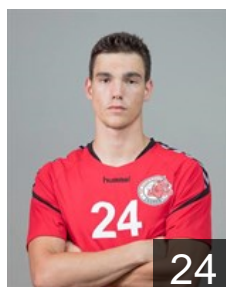

CLUB COMPETITIONS - DELEGATION LIST

EHF European League Men 2020/21

 CRO RK Dubrava - Players

 CRO

Bahtijarevic Vito

Position: Centre Back
Place of birth: Zagreb
Date of birth: 23.04.1998
Height: 188 cm
Weight: 85 kg

10

 CRO

Bakovic Stipe

Position: Line Player
Place of birth: Osijek
Date of birth: 16.04.2002
Height: 184 cm
Weight: 93 kg

5

 CRO

Dzaja Duje

Position: Left Wing
Place of birth: Stuttgart
Date of birth: 28.04.2001
Height: 188 cm
Weight: 80 kg

7

 CRO

Farkas Nikola

Position: Centre Back
Place of birth: Zagreb
Date of birth: 15.05.2002
Height: 183 cm
Weight: 76 kg

3

 CRO

Gaca Lovro

Position: Centre Back
Place of birth: Zagreb
Date of birth: 02.03.1998
Height: 189 cm
Weight: 96 kg

70

 CRO

Godec Karlo

Position: Left Wing
Place of birth: Zagreb
Date of birth: 14.01.1999
Height: -
Weight: -

24

 CRO

Grahovac Domagoj

Position: Goalkeeper
Place of birth: Zagreb
Date of birth: 11.05.1994
Height: 180 cm
Weight: 78 kg