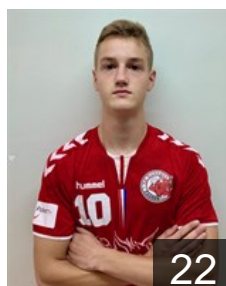

72

 CRO

Ivankovic Ante

Position: Left Back
Place of birth: Zagreb
Date of birth: 15.08.2000
Height: 195 cm
Weight: 87 kg

6

 CRO

Javor Alan

Position: Centre Back
Place of birth: Zagreb
Date of birth: 10.07.2000
Height: 79 cm
Weight: 185 kg

32

 CRO

Kastelan Nikola

Position: Right Back
Place of birth: Omiš
Date of birth: 02.01.2000
Height: 202 cm
Weight: 109 kg

73

 CRO

Leskovec Luka

Position: Left Back
Place of birth: Zagreb
Date of birth: 02.04.2003
Height: 202 cm
Weight: 109 kg

8

 CRO

Lisac Marin

Position: Centre Back
Place of birth: Zagreb
Date of birth: 11.11.2002
Height: 187 cm
Weight: 75 kg

22

CLUB COMPETITIONS - DELEGATION LIST

EHF European League Men 2020/21

 CRO RK Dubrava - Players

 CRO

Malbasic Stjepan

Position: Right Wing
Place of birth: Maglaj
Date of birth: 27.08.2000
Height: 189 cm
Weight: 80 kg

 CRO

Markovic Dominik

Position: Goalkeeper
Place of birth: Zagreb
Date of birth: 02.06.1998
Height: 185 cm
Weight: 85 kg