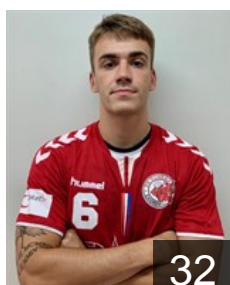

70

 CRO

Godec Karlo

Position: Left Wing
Place of birth: Zagreb
Date of birth: 14.01.1999
Height: -
Weight: -

24

 CRO

Grahovac Domagoj

Position: Goalkeeper
Place of birth: Zagreb
Date of birth: 11.05.1994
Height: 180 cm
Weight: 78 kg

72

 CRO

Ivankovic Ante

Position: Left Back
Place of birth: Zagreb
Date of birth: 15.08.2000
Height: 195 cm
Weight: 87 kg

6

 CRO

Javor Alan

Position: Centre Back
Place of birth: Zagreb
Date of birth: 10.07.2000
Height: 79 cm
Weight: 185 kg

32

 CRO

Kastelan Nikola

Position: Right Back
Place of birth: Omiš
Date of birth: 02.01.2000
Height: 202 cm
Weight: 109 kg

73

 CRO

Leskovec Luka

Position: Left Back
Place of birth: Zagreb
Date of birth: 02.04.2003
Height: 202 cm
Weight: 109 kg

8

 CRO

Lisac Marin

Position: Centre Back
Place of birth: Zagreb
Date of birth: 11.11.2002
Height: 187 cm
Weight: 75 kg

22

CLUB COMPETITIONS - DELEGATION LIST

EHF European League Men 2020/21

 CRO RK Dubrava - Players