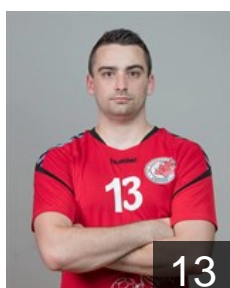

 CRO

Obradovic Mislav

Position: Left Back
Place of birth: Požega
Date of birth: 16.04.2002
Height: 202 cm
Weight: 100 kg

 CRO

Salic Adam

Position: Line Player
Place of birth: Zagreb
Date of birth: 18.06.2002
Height: 199 cm
Weight: 116 kg

 CRO

Šehić Marko

Position: Line Player
Place of birth: Zagreb
Date of birth: 21.08.1996
Height: 188 cm
Weight: 113 kg

 CRO

Sutalo Marin

Position: Goalkeeper
Place of birth: Varazdin
Date of birth: 18.12.1998
Height: 190 cm
Weight: 84 kg

 CRO

Topic Josip

Position: Right Wing
Place of birth: Zagreb
Date of birth: 02.07.1999
Height: 182 cm
Weight: 70 kg

 CRO

Turcic Filip

Position: Right Wing
Place of birth: Zagreb
Date of birth: 06.09.1998
Height: 199 cm
Weight: 87 kg

 CRO

Vinkovic Luka

Position: Left Wing
Place of birth: Zagreb
Date of birth: 27.09.1993
Height: 186 cm
Weight: 89 kg

 CRO

Vucelic Filip

Position: Right Back
Place of birth: Zagreb
Date of birth: 11.07.1995
Height: 179 cm
Weight: 80 kg