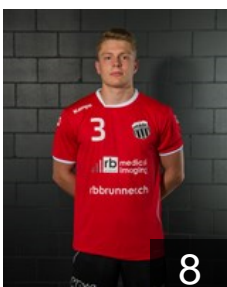

CLUB COMPETITIONS - DELEGATION LIST

EHF European League Men 2020/21

 SUI Pfadi Winterthur Handball - Players

 SUI

Bräm Joël

Position: Left Wing
Place of birth: Winterthur
Date of birth: 18.10.1996
Height: 186 cm
Weight: 85 kg

 SUI

Bühlmann Gian-Luca

Position: Line Player
Place of birth: Winterthur
Date of birth: 15.02.2002
Height: 177 cm
Weight: 74 kg

 SUI

Bühler Patrice

Position: Line Player
Place of birth: Schaffhausen
Date of birth: 19.01.1998
Height: 185 cm
Weight: 86 kg

 ISR

Cohen Adir

Position: Right Back
Place of birth: Ashdod
Date of birth: 27.10.1998
Height: 195 cm
Weight: 97 kg

 GER

Dechow Benedikt

Position: Right Back
Place of birth: Münster
Date of birth: 30.12.2001
Height: 180 cm
Weight: 80 kg