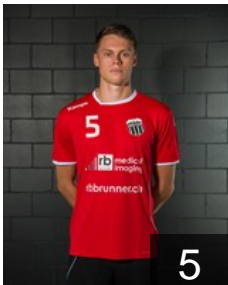

 SUI

Ott Yannick

Position: Left Back
Place of birth: Winterthur
Date of birth: 04.04.1996
Height: 185 cm
Weight: 83 kg

 SUI

Pecoraro Fabrizio

Position: Left Wing
Place of birth: Hitzkirch LU
Date of birth: 25.03.1996
Height: 177 cm
Weight: 77 kg

 SRB

Radovanovic Aleksandar

Position: Right Back
Place of birth: Cacak
Date of birth: 23.11.1994
Height: 190 cm
Weight: 79 kg

CLUB COMPETITIONS - DELEGATION LIST

EHF European League Men 2020/21

 SUI Pfadi Winterthur Handball - Players

NOR

Schönfeldt Henrik Rein

Position: Left Back
Place of birth: Winterthur
Date of birth: 08.10.1997
Height: 196 cm
Weight: 81 kg

ARG

Schulz Matias

Position: Goalkeeper
Place of birth: Buenos Aires
Date of birth: 12.02.1982
Height: 190 cm
Weight: 88 kg