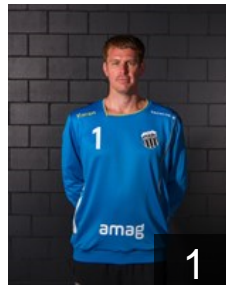

 SUI

Ott Yannick

Position: Left Back
Place of birth: Winterthur
Date of birth: 04.04.1996
Height: 185 cm
Weight: 83 kg

 SUI

Pecoraro Fabrizio

Position: Left Wing
Place of birth: Hitzkirch LU
Date of birth: 25.03.1996
Height: 177 cm
Weight: 77 kg

 SRB

Radovanovic Aleksandar

Position: Right Back
Place of birth: Cacak
Date of birth: 23.11.1994
Height: 190 cm
Weight: 79 kg

CLUB COMPETITIONS - DELEGATION LIST

EHF European League Men 2020/21

 SUI Pfadi Winterthur Handball - Players

NOR

Schönfeldt Henrik Rein

Position: Left Back
Place of birth: Winterthur
Date of birth: 08.10.1997
Height: 196 cm
Weight: 81 kg

ARG

Schulz Matias

Position: Goalkeeper
Place of birth: Buenos Aires
Date of birth: 12.02.1982
Height: 190 cm
Weight: 88 kg