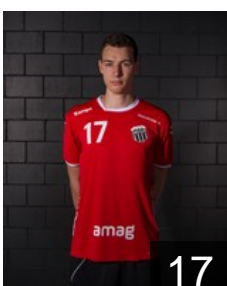

 ISR

Cohen Adir

Position: Right Back
Place of birth: Ashdod
Date of birth: 27.10.1998
Height: 195 cm
Weight: 97 kg

 GER

Dechow Benedikt

Position: Right Back
Place of birth: Münster
Date of birth: 30.12.2001
Height: 180 cm
Weight: 80 kg

 SUI

Freivogel Stefan

Position: Line Player
Place of birth: Schwammending
Date of birth: 06.02.1990
Height: 187 cm
Weight: 82 kg

 SUI

Heer Lukas

Position: Left Back
Place of birth: Winterthur
Date of birth: 26.06.1998
Height: 200 cm
Weight: 90 kg