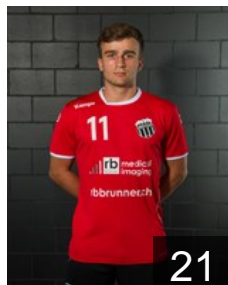

CLUB COMPETITIONS - DELEGATION LIST

EHF European League Men 2020/21

 SUI Pfadi Winterthur Handball - Players

 SUI

Bräm Joël

Position: Left Wing
Place of birth: Winterthur
Date of birth: 18.10.1996
Height: 186 cm
Weight: 85 kg

 ISR

Cohen Adir

Position: Right Back
Place of birth: Ashdod
Date of birth: 27.10.1998
Height: 195 cm
Weight: 97 kg

 GER

Dechow Benedikt

Position: Right Back
Place of birth: Münster
Date of birth: 30.12.2001
Height: 180 cm
Weight: 80 kg