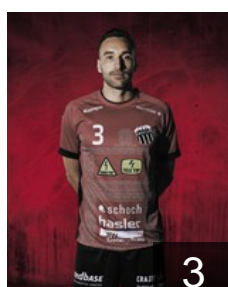

 SUI

Freivogel Stefan

Position: Line Player
Place of birth: Schwammending
Date of birth: 06.02.1990
Height: 187 cm
Weight: 82 kg

 SUI

Heer Lukas

Position: Left Back
Place of birth: Winterthur
Date of birth: 26.06.1998
Height: 200 cm
Weight: 90 kg

 SUI

Jud Kevin

Position: Centre Back
Place of birth: Uster
Date of birth: 04.12.1992
Height: 181 cm
Weight: 74 kg

 SUI

Lier Marvin

Position: Left Wing
Place of birth: Zürich
Date of birth: 08.09.1992
Height: 185 cm
Weight: 75 kg

 SUI

Ott Yannick

Position: Left Back
Place of birth: Winterthur
Date of birth: 04.04.1996
Height: 185 cm
Weight: 83 kg

 SUI

Pecoraro Fabrizio

Position: Left Wing
Place of birth: Hitzkirch LU
Date of birth: 25.03.1996
Height: 177 cm
Weight: 77 kg