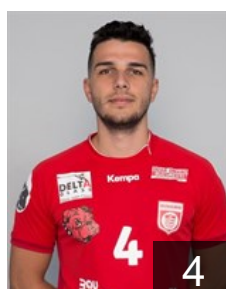

CLUB COMPETITIONS - DELEGATION LIST

EHF European League Men 2020/21

 ROU *Dinamo Bucuresti - Players*

 ROU
Asoltanei Mihai Alexandru
Position: Left Wing
Place of birth: Vaslui
Date of birth: 14.09.1989
Height: 186 cm
Weight: 85 kg

 ROU
Bizau Catalin Octavian
Position: Centre Back
Place of birth: BAIA MARE
Date of birth: 21.11.1997
Height: 188 cm
Weight: 78 kg

 ROU
Botea Tudor
Position: Left Back
Place of birth: Baia Mare
Date of birth: 07.07.1997
Height: -
Weight: -

 ROU
Dima Mihai
Position: Left Wing
Place of birth: Calinesti
Date of birth: 25.09.1998
Height: 185 cm
Weight: 80 kg

 ANG
Diogo Hebo Rome Antonio
Position: Centre Back
Place of birth: Luanda
Date of birth: 11.04.1992
Height: 192 cm
Weight: 92 kg

 ROU
Gavrioloia Razvan
Position: Right Wing
Place of birth: Iasi
Date of birth: 25.07.1983
Height: -
Weight: -

 ROU
Ghionea Valentin Marian
Position: Right Wing
Place of birth: Craiova
Date of birth: 29.04.1984
Height: 197 cm
Weight: 90 kg