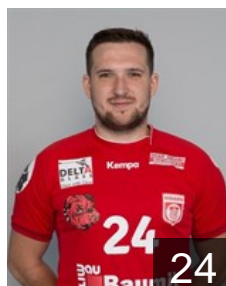

ROU

Negru Nicusor Andrei

Position: Left Wing
Place of birth: Resita
Date of birth: 24.05.1994
Height: 180 cm
Weight: 77 kg