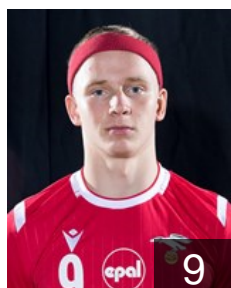

 ISL

Óskarsson Arnór Snær

Position: Right Wing
Place of birth: Reykjavik
Date of birth: 22.02.2000
Height: 183 cm
Weight: 85 kg

CLUB COMPETITIONS - DELEGATION LIST

EHF European League Men 2020/21

 ISL Valur - Players