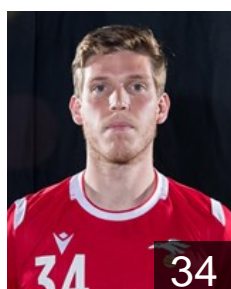

 ISL

Óskarsson Arnór Snær

Position: Right Wing
Place of birth: Reykjavik
Date of birth: 22.02.2000
Height: 183 cm
Weight: 85 kg

CLUB COMPETITIONS - DELEGATION LIST

EHF European League Men 2020/21

 ISL Valur - Players

 ISL

Oskarsson Benedikt Gunnar

Position: Centre Back
Place of birth: Reykjavik
Date of birth: 12.02.2002
Height: 179 cm
Weight: 73 kg

 ISL

Petursson Stefan

Position: Goalkeeper
Place of birth: Reykjavik
Date of birth: 21.08.2002
Height: 180 cm
Weight: 77 kg