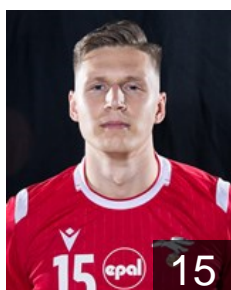

ISL

Júlíusson Alexander

Position: Left Back
Place of birth: Gummersbach
Date of birth: 17.10.1994
Height: 191 cm
Weight: 94 kg