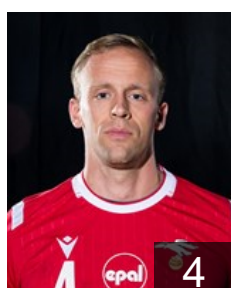

 ISL

Runarsson Anton

Position: Centre Back
Place of birth: Reykjavik
Date of birth: 20.07.1988
Height: 188 cm
Weight: 98 kg

 ISL

Rúnarsson Tumi Steinn

Position: Centre Back
Place of birth: Reykjavik
Date of birth: 26.01.2000
Height: 187 cm
Weight: 81 kg