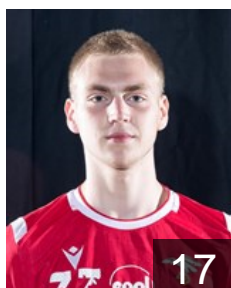

 ISL

Jonsson Agnar Smari

Position: Right Back
Place of birth: Reykjavik
Date of birth: 11.10.1993
Height: 185 cm
Weight: 102 kg

 ISL

Jonsson Jon Sigfus

Position: Goalkeeper
Place of birth: Reykjavik
Date of birth: 22.07.2001
Height: 184 cm
Weight: 82 kg

 ISL

Jonsson Tryggvi Gardar

Position: Left Back
Place of birth: Reykjavik
Date of birth: 13.03.2003
Height: 197 cm
Weight: 103 kg

 ISL

Júlíusson Alexander

Position: Left Back
Place of birth: Gummersbach
Date of birth: 17.10.1994
Height: 191 cm
Weight: 94 kg

 ISL

Magnússon Magnús Óli

Position: Left Back
Place of birth: Reykjavik
Date of birth: 08.02.1992
Height: 187 cm
Weight: 91 kg

 ISL

Olafsson Einar Thorsteinn

Position: Left Back
Place of birth: Magdeburg
Date of birth: 30.09.2001
Height: 199 cm
Weight: 87 kg