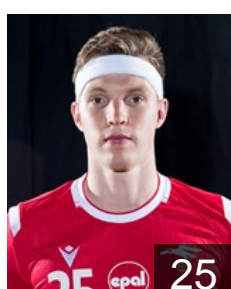

 ISL

Stefánsson Finnur Ingi

Position: Right Wing
Place of birth: Reykjavik
Date of birth: 18.06.1987
Height: 183 cm
Weight: 83 kg

 ISL

Stefánsson Vignir

Position: Left Wing
Place of birth: Vestmannaeyjar
Date of birth: 21.06.1990
Height: 188 cm
Weight: 82 kg