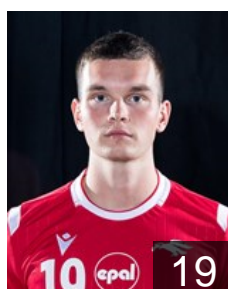

ISL

Rúnarsson Tumi Steinn

Position: Centre Back
Place of birth: Reykjavik
Date of birth: 26.01.2000
Height: 187 cm
Weight: 81 kg