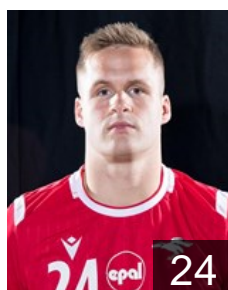

 ISL

Jonsson Tryggvi Gardar

Position: Left Back
Place of birth: Reykjavik
Date of birth: 13.03.2003
Height: 197 cm
Weight: 103 kg

 ISL

Júlíusson Alexander

Position: Left Back
Place of birth: Gummersbach
Date of birth: 17.10.1994
Height: 191 cm
Weight: 94 kg