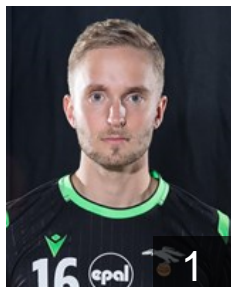

CLUB COMPETITIONS - DELEGATION LIST

EHF European League Men 2020/21

 ISL Valur - Players

 ISL

Baldvinsson Einar Baldvin

Position: Goalkeeper
Place of birth: Reykjavik
Date of birth: 14.04.1997
Height: 194 cm
Weight: 91 kg