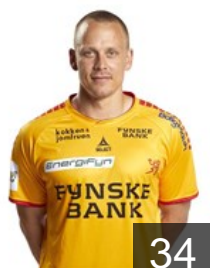

 DEN

Lund Peter Torpegaard

Position: Right Wing
Place of birth: Svendborg
Date of birth: 01.10.2001
Height: 186 cm
Weight: 81 kg

 DEN

Madsen Emil Wernsdorf

Position: Right Back
Place of birth: Svendborg
Date of birth: 01.01.2001
Height: 190 cm
Weight: 85 kg

 DEN

Nevers Victor Birch

Position: Right Wing
Place of birth: Næstved
Date of birth: 18.04.2002
Height: 188 cm
Weight: 84 kg

 NOR

Nilsen Stig Tore Moen

Position: Right Back
Place of birth: Alta
Date of birth: 09.08.1994
Height: 194 cm
Weight: 91 kg

 DEN

Olsen Morten Toft

Position: Centre Back
Place of birth: Osted
Date of birth: 11.10.1984
Height: 184 cm
Weight: 95 kg

 DEN

Pedersen Lasse Mathias

Position: Left Back
Place of birth: Glamsbjerg
Date of birth: 08.03.2002
Height: 195 cm
Weight: 95 kg