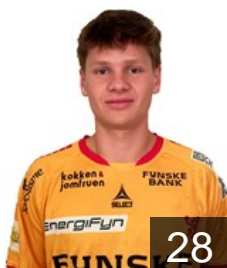

EHF European League Men 2020/21

DEN GOG - Players

 DEN

Jakobsen Emil

Position: Left Wing
Place of birth: Kerteminde
Date of birth: 24.01.1998
Height: 190 cm
Weight: 86 kg

 DEN

Jorgensen Kasper Dan

Position: Left Back
Place of birth: Gentofte
Date of birth: 09.02.1977
Height: 187 cm
Weight: 98 kg

 DEN

Kildelund Kasper Emil

Position: Right Wing
Place of birth: SVENDBORG
Date of birth: 11.05.1994
Height: 183 cm
Weight: 86 kg

 DEN

Lærke Emil

Position: Left Back
Place of birth: Roskilde
Date of birth: 04.06.1999
Height: -
Weight: -

 DEN

Lund Peter Torpegaard

Position: Right Wing
Place of birth: Svendborg
Date of birth: 01.10.2001
Height: 186 cm
Weight: 81 kg

 DEN

Madsen Emil Wernsdorf

Position: Right Back
Place of birth: Svendborg
Date of birth: 01.01.2001
Height: 190 cm
Weight: 85 kg