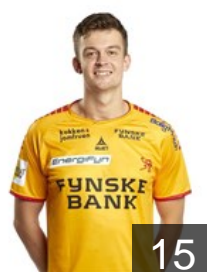

Weight: 95 kg

 ISL

Hallgrímsson Viktor

Position: Goalkeeper

Place of birth: Reykjavik

Date of birth: 24.07.2000

Height: 200 cm

Weight: 94 kg

 DEN

Jacobsen Steven Plucnar

Position: Line Player

Place of birth: Solrød

Date of birth: 22.10.2000

Height: 193 cm

Weight: 86 kg

CLUB COMPETITIONS - DELEGATION LIST

EHF European League Men 2020/21

DEN GOG - Players

 DEN

Jakobsen Emil

Position: Left Wing
Place of birth: Kerteminde
Date of birth: 24.01.1998
Height: 190 cm
Weight: 86 kg

 DEN

Jorgensen Kasper Dan

Position: Left Back
Place of birth: Gentofte
Date of birth: 09.02.1977
Height: 187 cm
Weight: 98 kg

 DEN

Kildelund Kasper Emil

Position: Right Wing
Place of birth: SVENDBORG
Date of birth: 11.05.1994
Height: 183 cm
Weight: 86 kg

 DEN

Lærke Emil

Position: Left Back
Place of birth: Roskilde
Date of birth: 04.06.1999
Height: -
Weight: -