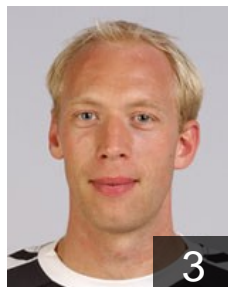

EHF European League Men 2020/21

DEN GOG - Players

 DEN

Jakobsen Emil

Position: Left Wing
Place of birth: Kerteminde
Date of birth: 24.01.1998
Height: 190 cm
Weight: 86 kg

 DEN

Jorgensen Kasper Dan

Position: Left Back
Place of birth: Gentofte
Date of birth: 09.02.1977
Height: 187 cm
Weight: 98 kg