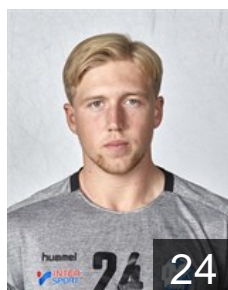

CLUB COMPETITIONS - DELEGATION LIST

EHF European League Men 2020/21

SWE IFK Kristianstad - Players

SWE

Banke Gustaf

Position: Goalkeeper
Place of birth: Kristianstad
Date of birth: 07.01.1999
Height: 191 cm
Weight: 100 kg

SWE

Bengtsson William

Position: Line Player
Place of birth: Kristianstad
Date of birth: 20.06.2000
Height: 195 cm
Weight: 96 kg

SWE

Bozic Zoran

Position: Centre Back
Place of birth: Kristianstad
Date of birth: 03.04.2001
Height: 188 cm
Weight: 78 kg

NOR

Christensen Espen

Position: Goalkeeper
Place of birth: Stavanger
Date of birth: 17.06.1985
Height: 190 cm
Weight: 88 kg

SWE

Ehn Alfred

Position: Left Wing
Place of birth: Lidköping
Date of birth: 22.10.1994
Height: 188 cm
Weight: 88 kg