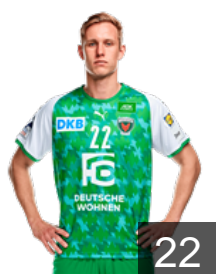

## Marsenic Mijajlo

Position: Line Player  
Place of birth: Berane  
Date of birth: 09.03.1993  
Height: 202 cm  
Weight: 107 kg

 GER

## Matthes Tim

Position: Left Wing  
Place of birth: Berlin  
Date of birth: 05.05.1999  
Height: 181 cm  
Weight: 82 kg

 GER