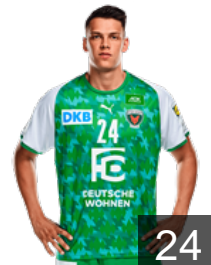

## Gojun Jakov

Position: Line Player  
Place of birth: Split  
Date of birth: 18.04.1986  
Height: 203 cm  
Weight: 112 kg  
Left Club on 29.06.2021

 GER

## Schluroff Miro

Position: Left Back  
Place of birth: Bregenz  
Date of birth: 25.04.2000  
Height: 198 cm  
Weight: 90 kg  
Left Club on 15.01.2021

 GER