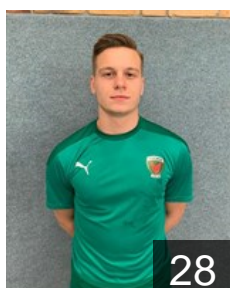

BIH

Keskic Enes

Position: Left Wing
Place of birth: Berlin
Date of birth: 29.12.1999
Height: -
Weight: -