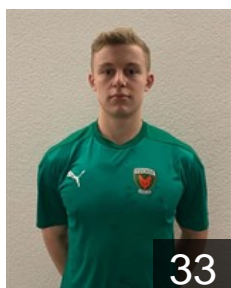

## Milosavljev Dejan

Position: Goalkeeper  
Place of birth: Panchevo  
Date of birth: 16.03.1996  
Height: 196 cm  
Weight: 135 kg

 POL

## Nowak Marcel

Position: Right Wing  
Place of birth: Berlin  
Date of birth: 07.02.2002  
Height: 193 cm  
Weight: 92 kg

 GER

## Orlov Maxim

Position: Left Back  
Place of birth: Kreuztal  
Date of birth: 01.03.2002  
Height: 190 cm  
Weight: 92 kg

 GER