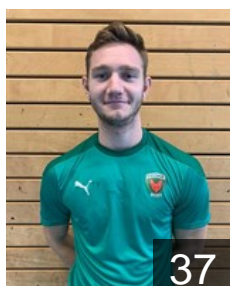

SUI

Heinis Robin

Position: Right Back
Place of birth: Therwil Basel
Date of birth: 28.04.2002
Height: -
Weight: -