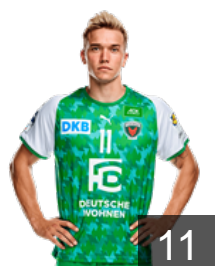

CLUB COMPETITIONS - DELEGATION LIST

EHF European League Men 2020/21

GER Füchse Berlin - Players

DEN

Andersson L.

Position: Left Back
Place of birth: København
Date of birth: 11.03.1994
Height: 195 cm
Weight: 96 kg