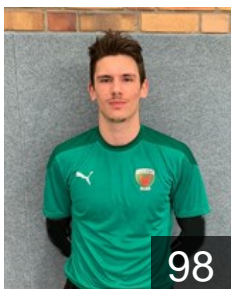

Left Club

CRO

Eres Ivan

Position: Goalkeeper
Place of birth: Ljubuški
Date of birth: 07.03.1998
Height: 191 cm
Weight: 84 kg
Left Club on 17.11.2020