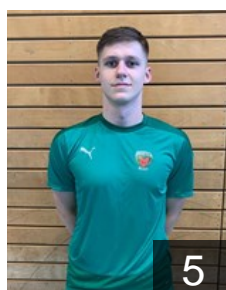

## Michalczyk Marian

Position: Left Back  
Place of birth: Beckum  
Date of birth: 01.02.1997  
Height: 199 cm  
Weight: 99 kg

 SRB

## Milosavljev Dejan

Position: Goalkeeper  
Place of birth: Panchevo  
Date of birth: 16.03.1996  
Height: 196 cm  
Weight: 135 kg

 POL

## Nowak Marcel

Position: Right Wing  
Place of birth: Berlin  
Date of birth: 07.02.2002  
Height: 193 cm  
Weight: 92 kg

 GER