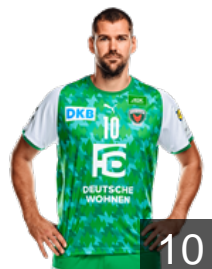

CRO

Gojun Jakov

Position: Line Player
Place of birth: Split
Date of birth: 18.04.1986
Height: 203 cm
Weight: 112 kg
Left Club on 29.06.2021