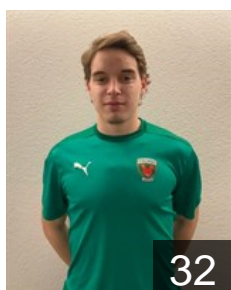

## Marsenic Mijajlo

Position: Line Player  
Place of birth: Berane  
Date of birth: 09.03.1993  
Height: 202 cm  
Weight: 107 kg

 GER

## Matthes Tim

Position: Left Wing  
Place of birth: Berlin  
Date of birth: 05.05.1999  
Height: 181 cm  
Weight: 82 kg

 GER

## Michalczyk Marian

Position: Left Back  
Place of birth: Beckum  
Date of birth: 01.02.1997  
Height: 199 cm  
Weight: 99 kg

 SRB

## Milosavljev Dejan

Position: Goalkeeper  
Place of birth: Panchevo  
Date of birth: 16.03.1996  
Height: 196 cm  
Weight: 135 kg

 POL