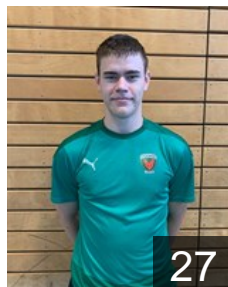

## Andersson L.

Position: Left Back  
Place of birth: København  
Date of birth: 11.03.1994  
Height: 195 cm  
Weight: 96 kg

GER

## Beneke Max

Position: Right Back  
Place of birth: Greifswald  
Date of birth: 27.05.2003  
Height: 195 cm  
Weight: 90 kg

SWE

## Chrintz Valter

Position: Right Wing  
Place of birth: Kristianstad  
Date of birth: 26.04.2000  
Height: 185 cm  
Weight: 76 kg

GER