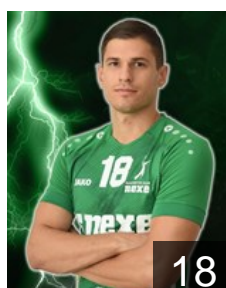

CLUB COMPETITIONS - DELEGATION LIST

EHF European League Men 2020/21

 CRO RK Nexe - Players

 MNE

Bakic Aleksandar

Position: Left Wing
Place of birth: Berane
Date of birth: 03.09.2000
Height: 194 cm
Weight: 88 kg

 CRO

Buvinic Marko

Position: Right Back
Place of birth: Rijeka
Date of birth: 28.06.1992
Height: 190 cm
Weight: 90 kg

 CRO

Car Moreno

Position: Goalkeeper
Place of birth: Rijeka
Date of birth: 22.04.1996
Height: 184 cm
Weight: 79 kg

 CRO

Eter Albin

Position: Left Wing
Place of birth: Zagreb
Date of birth: 20.03.1984
Height: 185 cm
Weight: 91 kg

 CRO

Jaganjac Halil

Position: Left Back
Place of birth: Rijeka
Date of birth: 22.06.1998
Height: 200 cm
Weight: 95 kg

 CRO

Jelinic Marin

Position: Left Wing
Place of birth: Metkovic
Date of birth: 07.12.1996
Height: 94 cm
Weight: 93 kg

 CRO

Kevic Janko

Position: Centre Back
Place of birth: Zagreb
Date of birth: 21.04.1986
Height: 188 cm
Weight: 88 kg