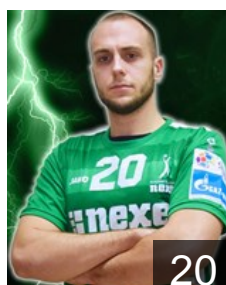

 CRO

Eter Albin

Position: Left Wing
Place of birth: Zagreb
Date of birth: 20.03.1984
Height: 185 cm
Weight: 91 kg

 CRO

Jaganjac Halil

Position: Left Back
Place of birth: Rijeka
Date of birth: 22.06.1998
Height: 200 cm
Weight: 95 kg

 CRO

Jelinic Marin

Position: Left Wing
Place of birth: Metkovic
Date of birth: 07.12.1996
Height: 94 cm
Weight: 93 kg

 CRO

Kevic Janko

Position: Centre Back
Place of birth: Zagreb
Date of birth: 21.04.1986
Height: 188 cm
Weight: 88 kg

 CRO

Mancic Micevic Borna

Position: Right Back
Place of birth: Osijek
Date of birth: 20.11.1997
Height: 208 cm
Weight: 110 kg

 CRO

Markušic Dorian

Position: Centre Back
Place of birth: Zagreb
Date of birth: 17.03.1997
Height: 188 cm
Weight: 84 kg

 CRO

Mileta Fran

Position: Right Wing
Place of birth: Rijeka
Date of birth: 14.08.2000
Height: 181 cm
Weight: 72 kg

CLUB COMPETITIONS - DELEGATION LIST

EHF European League Men 2020/21

 CRO RK Nexe - Players