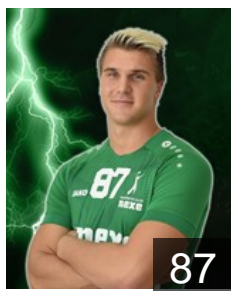

 CRO

Mileta Fran

Position: Right Wing
Place of birth: Rijeka
Date of birth: 14.08.2000
Height: 181 cm
Weight: 72 kg

CLUB COMPETITIONS - DELEGATION LIST

EHF European League Men 2020/21

 CRO RK Nexe - Players

 CRO

Mrdenovic Marko

Position: Line Player
Place of birth: Rijeka
Date of birth: 19.08.1984
Height: 197 cm
Weight: 95 kg

 SRB

Pesic Zivan

Position: Line Player
Place of birth: Novi Sad
Date of birth: 07.07.1993
Height: 196 cm
Weight: 112 kg

 CRO

Pribetic Gianfranco

Position: Line Player
Place of birth: Rijeka
Date of birth: 28.04.2000
Height: 195 cm
Weight: 96 kg

 SRB

Radovanovic Mihailo

Position: Goalkeeper
Place of birth: Cacak
Date of birth: 18.12.1992
Height: 194 cm
Weight: 86 kg