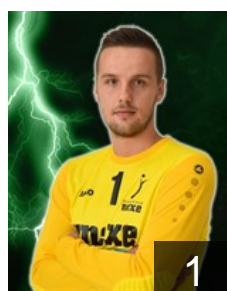

CRO

Vesligaj Edi

Position: Goalkeeper
Place of birth: Nasice
Date of birth: 30.06.1993
Height: 193 cm
Weight: 90 kg