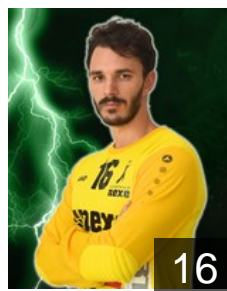

 CRO

Mileta Fran

Position: Right Wing
Place of birth: Rijeka
Date of birth: 14.08.2000
Height: 181 cm
Weight: 72 kg

CLUB COMPETITIONS - DELEGATION LIST

EHF European League Men 2020/21

 CRO RK Nexe - Players

 CRO

Mrdenovic Marko

Position: Line Player
Place of birth: Rijeka
Date of birth: 19.08.1984
Height: 197 cm
Weight: 95 kg

 SRB

Pesic Zivan

Position: Line Player
Place of birth: Novi Sad
Date of birth: 07.07.1993
Height: 196 cm
Weight: 112 kg

 CRO

Pribetic Gianfranco

Position: Line Player
Place of birth: Rijeka
Date of birth: 28.04.2000
Height: 195 cm
Weight: 96 kg

 SRB

Radovanovic Mihailo

Position: Goalkeeper
Place of birth: Cacak
Date of birth: 18.12.1992
Height: 194 cm
Weight: 86 kg

 CRO

Rodin Mateo

Position: Right Back
Place of birth: Metkovic
Date of birth: 21.07.1992
Height: 196 cm
Weight: 95 kg

 CRO

Severec Tomislav

Position: Left Back
Place of birth: Zagreb
Date of birth: 29.06.1997
Height: -
Weight: -