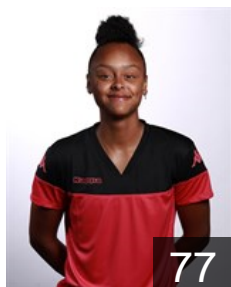

FRA

Kébé Sophie

Position: Back
Place of birth: Besançon
Date of birth: 29.07.2001
Height: 173 cm

77