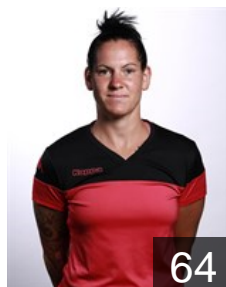

FRA

Lacrabere Alexandra

Position: Right Back
Place of birth: Pau
Date of birth: 27.04.1987
Height: 177 cm

64