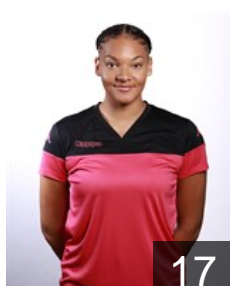

FRA

Thobor Emmanuelle

Position: Line Player
Place of birth: Melun
Date of birth: 08.08.2002
Height: -

17