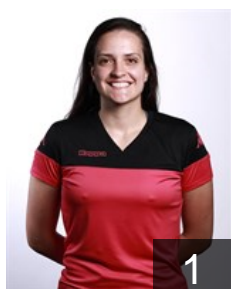

## Chambonnier Cassidy

Position: Back  
Place of birth: Nouméa  
Date of birth: 30.04.2003  
Height: 171 cm

47

 SEN

## Dapina Raïssa

Position: Right Wing  
Place of birth: Paris  
Date of birth: 27.09.1995  
Height: 171 cm

44

 BRA