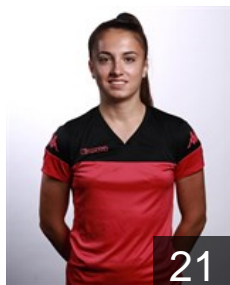

CLUB COMPETITIONS - DELEGATION LIST

EHF European League Women 2020/21

FRA Fleury Loiret Handball - Players

FRA

Peillon Mélina

Position: Right Wing
Place of birth: Orléans
Date of birth: 21.06.2001
Height: 168 cm

21