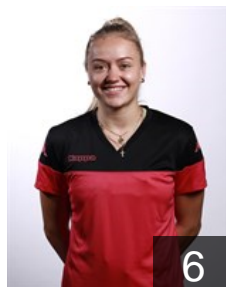

## Arnaud Manon

Position: Left Wing  
Place of birth: Saint-Herblain  
Date of birth: 23.09.2000  
Height: 161 cm

2

 FRA

## Begon Lilou

Position: Back  
Place of birth: Metz  
Date of birth: 14.03.2000  
Height: 168 cm

6

 FRA