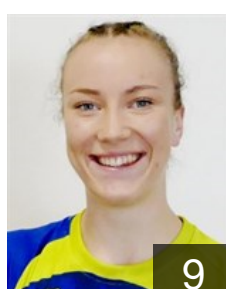

## Kohuch Yevheniia

Position: Right Back  
Place of birth: Uzhgorod  
Date of birth: 05.08.2003  
Height: -

UKR

## Kompaniets Irina

Position: Left Back  
Place of birth: Kryvyi Rih  
Date of birth: 21.11.1993  
Height: 180 cm

POL

## Kordowiecka Weronika

Position: Goalkeeper  
Place of birth: Warszawa  
Date of birth: 13.09.1995  
Height: 176 cm

SVK

## Popovcová Martina

Position: Left Wing  
Place of birth: Presov  
Date of birth: 12.09.2000  
Height: -