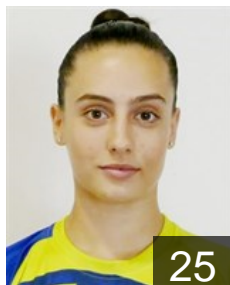

CLUB COMPETITIONS - DELEGATION LIST

EHF European League Women 2020/21

SVK MSK IUVENTA Michalovce - Players

MNE

Radovic Marija

Position: Left Wing
Place of birth: Podgorica
Date of birth: 24.10.2000
Height: 173 cm

25