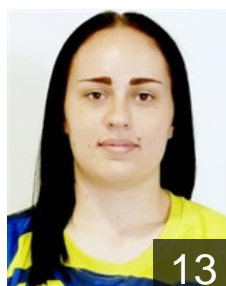

SVK

Trúnková Nikoleta

Position: Line Player
Place of birth: Bánovce nad
Date of birth: 23.09.1998
Height: -

13