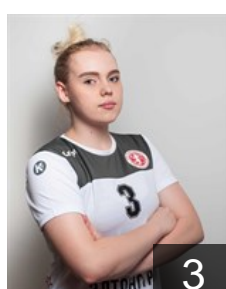

RUS
Zakordonskaia Kseniia
Position: Line Player
Place of birth: Astrakhan
Date of birth: 04.03.2003
Height: 170 cm