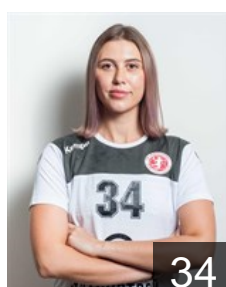

UKR

Levchenko Yevheniia

Position: Right Wing
Place of birth: Zaporozhie
Date of birth: 09.11.1994
Height: 170 cm

RUS

Levsha Ekaterina

Position: Right Wing
Place of birth: Maykop
Date of birth: 06.04.1993
Height: 170 cm

RUS

Malashenko Elizaveta

Position: Back
Place of birth: Togliatti
Date of birth: 26.02.1996
Height: 182 cm

RUS

Nikitina Irina

Position: Left Back
Place of birth: Togliatti
Date of birth: 21.03.1990
Height: 178 cm