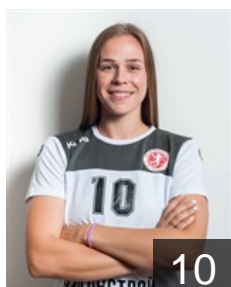

RUS

Baeva Julija

Position: Right Back
Place of birth: Maykop
Date of birth: 24.05.2003
Height: 185 cm

CRO

Debelic Ana

Position: Line Player
Place of birth: Rijeka
Date of birth: 09.01.1994
Height: 183 cm

RUS

Fanina Ekaterina

Position: Left Wing
Place of birth: Volgograd
Date of birth: 27.11.1989
Height: 165 cm

RUS

Gariaeva Iuliia

Position: Back
Place of birth: Primorsko-Axtarsk
Date of birth: 24.05.1996
Height: 180 cm

RUS

Kainarova Anna

Position: Right Wing
Place of birth: Astrakhan
Date of birth: 27.10.2002
Height: 171 cm

RUS

Korneeva Irina

Position: Right Back
Place of birth: Volgograd
Date of birth: 07.06.1995
Height: 182 cm