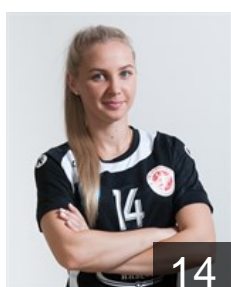

Fanina Ekaterina

Position: Left Wing
Place of birth: Volgograd
Date of birth: 27.11.1989
Height: 165 cm

RUS

Gariaeva Iuliia

Position: Back
Place of birth: Primorsko-Axtarsk
Date of birth: 24.05.1996
Height: 180 cm

RUS

Kainarova Anna

Position: Right Wing
Place of birth: Astrakhan
Date of birth: 27.10.2002
Height: 171 cm

RUS

Korneeva Irina

Position: Right Back
Place of birth: Volgograd
Date of birth: 07.06.1995
Height: 182 cm

UKR

Levchenko Yevheniia

Position: Right Wing
Place of birth: Zaporozhie
Date of birth: 09.11.1994
Height: 170 cm

RUS

Levsha Ekaterina

Position: Right Wing
Place of birth: Maykop
Date of birth: 06.04.1993
Height: 170 cm

RUS

Malashenko Elizaveta

Position: Back
Place of birth: Togliatti
Date of birth: 26.02.1996
Height: 182 cm

RUS

Nikitina Irina

Position: Left Back
Place of birth: Togliatti
Date of birth: 21.03.1990
Height: 178 cm