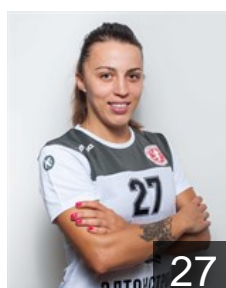

Fanina Ekaterina

Position: Left Wing
Place of birth: Volgograd
Date of birth: 27.11.1989
Height: 165 cm

RUS

Gariaeva Iuliia

Position: Back
Place of birth: Primorsko-Axtarsk
Date of birth: 24.05.1996
Height: 180 cm

RUS

Kainarova Anna

Position: Right Wing
Place of birth: Astrakhan
Date of birth: 27.10.2002
Height: 171 cm

RUS

Korneeva Irina

Position: Right Back
Place of birth: Volgograd
Date of birth: 07.06.1995
Height: 182 cm

UKR

Levchenko Yevheniia

Position: Right Wing
Place of birth: Zaporozhie
Date of birth: 09.11.1994
Height: 170 cm

RUS

Levsha Ekaterina

Position: Right Wing
Place of birth: Maykop
Date of birth: 06.04.1993
Height: 170 cm

RUS

Malashenko Elizaveta

Position: Back
Place of birth: Togliatti
Date of birth: 26.02.1996
Height: 182 cm

RUS

Nikitina Irina

Position: Left Back
Place of birth: Togliatti
Date of birth: 21.03.1990
Height: 178 cm