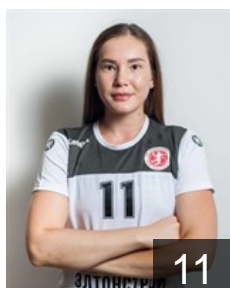

RUS

Malashenko Elizaveta

Position: Back
Place of birth: Togliatti
Date of birth: 26.02.1996
Height: 182 cm

RUS

Nikitina Irina

Position: Left Back
Place of birth: Togliatti
Date of birth: 21.03.1990
Height: 178 cm

RUS

Riabtseva Anastasiia

Position: Goalkeeper
Place of birth: Krasnodar
Date of birth: 17.01.1996
Height: 178 cm

CLUB COMPETITIONS - DELEGATION LIST

EHF European League Women 2020/21

 RUS Astrakhanochka - Players

 RUS
Sabirova Karina
Position: Left Back
Place of birth: Astrakhan
Date of birth: 23.03.1998
Height: 180 cm

 RUS
Samokhina Dariia
Position: Left Wing
Place of birth: Togliatti
Date of birth: 12.08.1992
Height: 175 cm