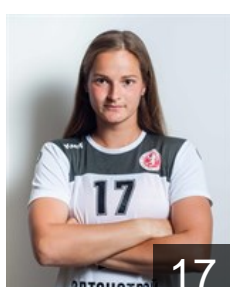

 RUS
Tarasova Kristina
Position: Left Wing
Place of birth: Astrakhan
Date of birth: 05.10.1991
Height: 174 cm

 RUS
Trusova Kira
Position: Goalkeeper
Place of birth: Togliatti
Date of birth: 28.06.1994
Height: 182 cm

 BLR
Yezhykava Karyna
Position: Left Back
Place of birth: Babruysk
Date of birth: 07.08.1990
Height: 180 cm

 RUS
Zakordonskaia Kseniia
Position: Line Player
Place of birth: Astrakhan
Date of birth: 04.03.2003
Height: 170 cm