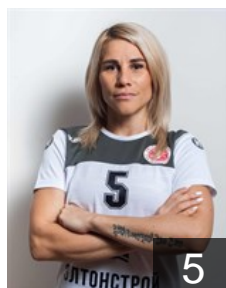

RUS

Baeva Julija

Position: Right Back
Place of birth: Maykop
Date of birth: 24.05.2003
Height: 185 cm

CRO

Debelic Ana

Position: Line Player
Place of birth: Rijeka
Date of birth: 09.01.1994
Height: 183 cm

RUS

Fanina Ekaterina

Position: Left Wing
Place of birth: Volgograd
Date of birth: 27.11.1989
Height: 165 cm

RUS

Gariaeva Iuliia

Position: Back
Place of birth: Primorsko-Axtarsk
Date of birth: 24.05.1996
Height: 180 cm