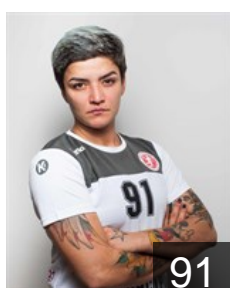

RUS
Tarasova Kristina
Position: Left Wing
Place of birth: Astrakhan
Date of birth: 05.10.1991
Height: 174 cm