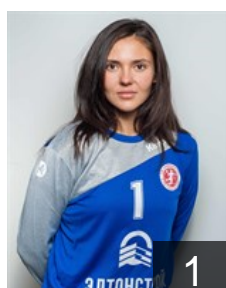

RUS

Malashenko Elizaveta

Position: Back
Place of birth: Togliatti
Date of birth: 26.02.1996
Height: 182 cm

RUS

Nikitina Irina

Position: Left Back
Place of birth: Togliatti
Date of birth: 21.03.1990
Height: 178 cm