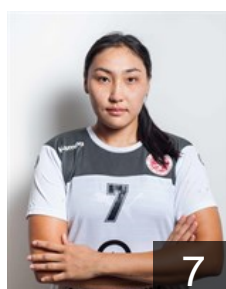

RUS
Sisenova Karina
Position: Right Back
Place of birth: Astrakhan
Date of birth: 25.06.1996
Height: 180 cm