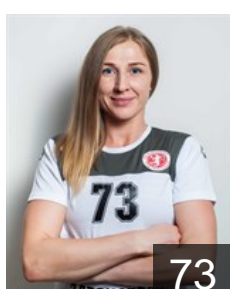

BLR
Yezhykava Karyna
Position: Left Back
Place of birth: Babruysk
Date of birth: 07.08.1990
Height: 180 cm