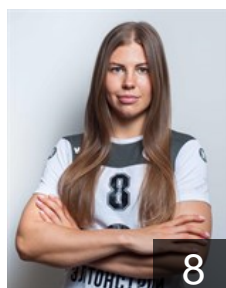

RUS

Malashenko Elizaveta

Position: Back
Place of birth: Togliatti
Date of birth: 26.02.1996
Height: 182 cm

RUS

Nikitina Irina

Position: Left Back
Place of birth: Togliatti
Date of birth: 21.03.1990
Height: 178 cm

RUS

Riabtseva Anastasiia

Position: Goalkeeper
Place of birth: Krasnodar
Date of birth: 17.01.1996
Height: 178 cm

CLUB COMPETITIONS - DELEGATION LIST

EHF European League Women 2020/21

 RUS Astrakhanochka - Players

 RUS
Sabirova Karina
Position: Left Back
Place of birth: Astrakhan
Date of birth: 23.03.1998
Height: 180 cm

 RUS
Samokhina Dariia
Position: Left Wing
Place of birth: Togliatti
Date of birth: 12.08.1992
Height: 175 cm