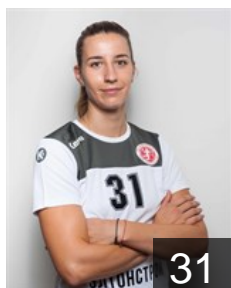

CLUB COMPETITIONS - DELEGATION LIST

EHF European League Women 2020/21

 RUS Astrakhanochka - Players

RUS

Anoshkina Evelina

Position: Goalkeeper
Place of birth: Samara
Date of birth: 26.06.1994
Height: 175 cm

RUS

Baeva Julija

Position: Right Back
Place of birth: Maykop
Date of birth: 24.05.2003
Height: 185 cm

CRO

Debelic Ana

Position: Line Player
Place of birth: Rijeka
Date of birth: 09.01.1994
Height: 183 cm

RUS

Fanina Ekaterina

Position: Left Wing
Place of birth: Volgograd
Date of birth: 27.11.1989
Height: 165 cm

RUS

Gariaeva Iuliia

Position: Back
Place of birth: Primorsko-Axtarsk
Date of birth: 24.05.1996
Height: 180 cm

RUS

Kainarova Anna

Position: Right Wing
Place of birth: Astrakhan
Date of birth: 27.10.2002
Height: 171 cm

RUS

Korneeva Irina

Position: Right Back
Place of birth: Volgograd
Date of birth: 07.06.1995
Height: 182 cm