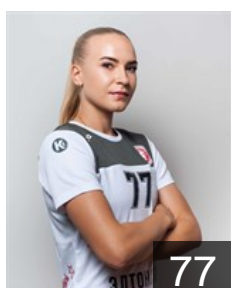

RUS

Kainarova Anna

Position: Right Wing
Place of birth: Astrakhan
Date of birth: 27.10.2002
Height: 171 cm

RUS

Korneeva Irina

Position: Right Back
Place of birth: Volgograd
Date of birth: 07.06.1995
Height: 182 cm

UKR

Levchenko Yevheniia

Position: Right Wing
Place of birth: Zaporozhie
Date of birth: 09.11.1994
Height: 170 cm

RUS

Levsha Ekaterina

Position: Right Wing
Place of birth: Maykop
Date of birth: 06.04.1993
Height: 170 cm

RUS

Malashenko Elizaveta

Position: Back
Place of birth: Togliatti
Date of birth: 26.02.1996
Height: 182 cm

RUS

Nikitina Irina

Position: Left Back
Place of birth: Togliatti
Date of birth: 21.03.1990
Height: 178 cm