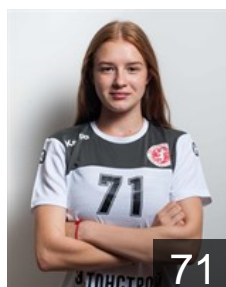

RUS

Baeva Julija

Position: Right Back
Place of birth: Maykop
Date of birth: 24.05.2003
Height: 185 cm

CRO

Debelic Ana

Position: Line Player
Place of birth: Rijeka
Date of birth: 09.01.1994
Height: 183 cm

RUS

Fanina Ekaterina

Position: Left Wing
Place of birth: Volgograd
Date of birth: 27.11.1989
Height: 165 cm

RUS

Gariaeva Iuliia

Position: Back
Place of birth: Primorsko-Axtarsk
Date of birth: 24.05.1996
Height: 180 cm

RUS

Kainarova Anna

Position: Right Wing
Place of birth: Astrakhan
Date of birth: 27.10.2002
Height: 171 cm

RUS

Korneeva Irina

Position: Right Back
Place of birth: Volgograd
Date of birth: 07.06.1995
Height: 182 cm