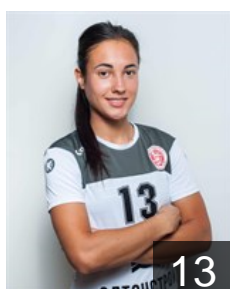

RUS

Malashenko Elizaveta

Position: Back
Place of birth: Togliatti
Date of birth: 26.02.1996
Height: 182 cm

RUS

Nikitina Irina

Position: Left Back
Place of birth: Togliatti
Date of birth: 21.03.1990
Height: 178 cm

RUS

Riabtseva Anastasiia

Position: Goalkeeper
Place of birth: Krasnodar
Date of birth: 17.01.1996
Height: 178 cm

CLUB COMPETITIONS - DELEGATION LIST

EHF European League Women 2020/21

 RUS Astrakhanochka - Players

 RUS
Sabirova Karina
Position: Left Back
Place of birth: Astrakhan
Date of birth: 23.03.1998
Height: 180 cm

 RUS
Samokhina Dariia
Position: Left Wing
Place of birth: Togliatti
Date of birth: 12.08.1992
Height: 175 cm