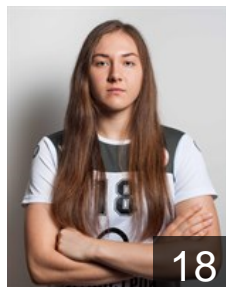

RUS

Baeva Julija

Position: Right Back
Place of birth: Maykop
Date of birth: 24.05.2003
Height: 185 cm

CRO

Debelic Ana

Position: Line Player
Place of birth: Rijeka
Date of birth: 09.01.1994
Height: 183 cm

RUS

Fanina Ekaterina

Position: Left Wing
Place of birth: Volgograd
Date of birth: 27.11.1989
Height: 165 cm

RUS

Gariaeva Iuliia

Position: Back
Place of birth: Primorsko-Axtarsk
Date of birth: 24.05.1996
Height: 180 cm