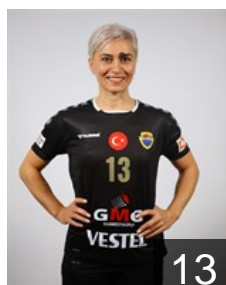

 **TUR**

Coskun Ceren

Position: Line Player
Place of birth: AMASYA
Date of birth: 23.02.1992
Height: 171 cm

 **TUR**

Durdu Merve

Position: Goalkeeper
Place of birth: SIVAS
Date of birth: 15.04.1996
Height: -

 **SWE**

Eriksson Julia

Position:
Place of birth: Göteborg
Date of birth: 07.07.1994
Height: 182 cm

9

 **RUS**

Ikhneva Alena

Position: Left Back
Place of birth: Novotroïtsk
Date of birth: 30.07.1995
Height: 183 cm

 **TUR**

Iskenderoglu Serpil

Position: Centre Back
Place of birth: Istanbul
Date of birth: 15.07.1982
Height: 167 cm

13

 **TUR**

Islamoglu Halime

Position: Goalkeeper
Place of birth: Izmir
Date of birth: 10.09.1993
Height: 174 cm