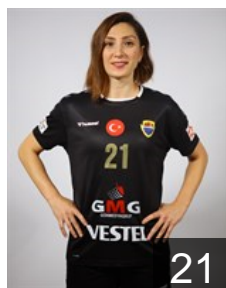

 **SLO**

Pandžic Amra

Position: Goalkeeper
Place of birth: Ljubljana
Date of birth: 20.09.1989
Height: 178 cm

16

CLUB COMPETITIONS - DELEGATION LIST

EHF European League Women 2020/21

 **TUR** Kastamonu Belediyesi GSK - Players

 **TUR**

Sarikaya Kübra

Position: Left Wing
Place of birth: Istanbul
Date of birth: 14.10.1996
Height: -

 **TUR**

Tuzsuz Birgül

Position: Line Player
Place of birth: Kastamonu
Date of birth: 02.04.2002
Height: -

 **RUS**

Vetkova Ekaterina

Position: Line Player
Place of birth: Syzran
Date of birth: 01.08.1986
Height: 182 cm

 **TUR**

Yilmaz Betül

Position: Left Back
Place of birth: Gebze
Date of birth: 31.10.1988
Height: 178 cm