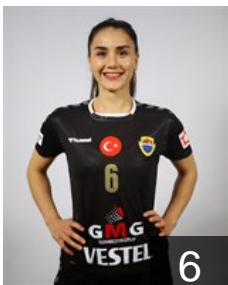

Kurtovic Amanda

Position:
Place of birth: Karlskrona
Date of birth: 25.07.1991
Height: 176 cm

24

 **RUS**

Lubianaia Ekaterina

Position: Right Wing
Place of birth: Kirovogradska
Date of birth: 04.09.1989
Height: 165 cm

 **SLO**

Pandžic Amra

Position: Goalkeeper
Place of birth: Ljubljana
Date of birth: 20.09.1989
Height: 178 cm

16

CLUB COMPETITIONS - DELEGATION LIST

EHF European League Women 2020/21

 **TUR** Kastamonu Belediyesi GSK - Players

 **TUR**

Sarikaya Kübra

Position: Left Wing
Place of birth: Istanbul
Date of birth: 14.10.1996
Height: -

 **TUR**

Tuzsuz Birgül

Position: Line Player
Place of birth: Kastamonu
Date of birth: 02.04.2002
Height: -

 **RUS**

Vetkova Ekaterina

Position: Line Player
Place of birth: Syzran
Date of birth: 01.08.1986
Height: 182 cm

 **TUR**

Yilmaz Betül

Position: Left Back
Place of birth: Gebze
Date of birth: 31.10.1988
Height: 178 cm