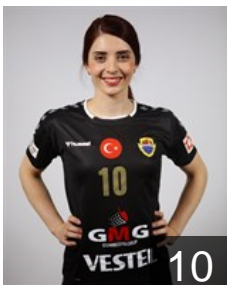

CLUB COMPETITIONS - DELEGATION LIST

EHF European League Women 2020/21

 **TUR** Kastamonu Belediyesi GSK - Players

 **TUR**

Aydin Elif Sila

Position: Left Wing
Place of birth: Ankara
Date of birth: 11.04.1996
Height: -

 **TUR**

Coskun Ceren

Position: Line Player
Place of birth: AMASYA
Date of birth: 23.02.1992
Height: 171 cm

 **TUR**

Durdu Merve

Position: Goalkeeper
Place of birth: SIVAS
Date of birth: 15.04.1996
Height: -

 **SWE**

Eriksson Julia

Position:
Place of birth: Göteborg
Date of birth: 07.07.1994
Height: 182 cm

9

 **RUS**

Ikhneva Alena

Position: Left Back
Place of birth: Novotroïtsk
Date of birth: 30.07.1995
Height: 183 cm