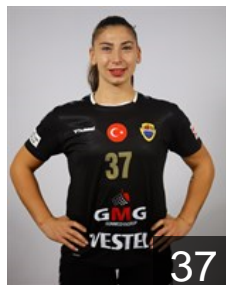

CLUB COMPETITIONS - DELEGATION LIST

EHF European League Women 2020/21

 **TUR** Kastamonu Belediyesi GSK - Players

 **TUR**

Aydin Elif Sila

Position: Left Wing
Place of birth: Ankara
Date of birth: 11.04.1996
Height: -

 **TUR**

Coskun Ceren

Position: Line Player
Place of birth: AMASYA
Date of birth: 23.02.1992
Height: 171 cm

 **TUR**

Durdu Merve

Position: Goalkeeper
Place of birth: SIVAS
Date of birth: 15.04.1996
Height: -

 **SWE**

Eriksson Julia

Position:
Place of birth: Göteborg
Date of birth: 07.07.1994
Height: 182 cm

9

 **RUS**

Ikhneva Alena

Position: Left Back
Place of birth: Novotroïtsk
Date of birth: 30.07.1995
Height: 183 cm