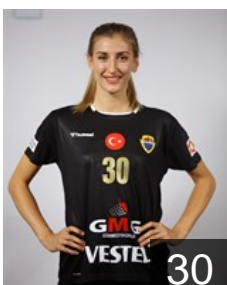

CLUB COMPETITIONS - DELEGATION LIST

EHF European League Women 2020/21

 **TUR** Kastamonu Belediyesi GSK - Players

 **TUR**

Aydin Elif Sila

Position: Left Wing
Place of birth: Ankara
Date of birth: 11.04.1996
Height: -

 **TUR**

Coskun Ceren

Position: Line Player
Place of birth: AMASYA
Date of birth: 23.02.1992
Height: 171 cm

 **TUR**

Durdu Merve

Position: Goalkeeper
Place of birth: SIVAS
Date of birth: 15.04.1996
Height: -

 **SWE**

Eriksson Julia

Position:
Place of birth: Göteborg
Date of birth: 07.07.1994
Height: 182 cm

9

 **RUS**

Ikhneva Alena

Position: Left Back
Place of birth: Novotroïtsk
Date of birth: 30.07.1995
Height: 183 cm