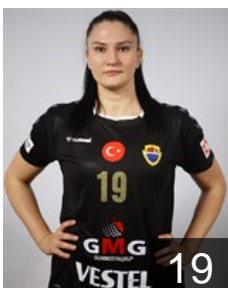

 **SLO**

Pandžic Amra

Position: Goalkeeper
Place of birth: Ljubljana
Date of birth: 20.09.1989
Height: 178 cm

16

CLUB COMPETITIONS - DELEGATION LIST

EHF European League Women 2020/21

 **TUR** Kastamonu Belediyesi GSK - Players

 **TUR**

Sarikaya Kübra

Position: Left Wing
Place of birth: Istanbul
Date of birth: 14.10.1996
Height: -

 **TUR**

Tuzsuz Birgül

Position: Line Player
Place of birth: Kastamonu
Date of birth: 02.04.2002
Height: -

 **RUS**

Vetkova Ekaterina

Position: Line Player
Place of birth: Syzran
Date of birth: 01.08.1986
Height: 182 cm

 **TUR**

Yilmaz Betül

Position: Left Back
Place of birth: Gebze
Date of birth: 31.10.1988
Height: 178 cm