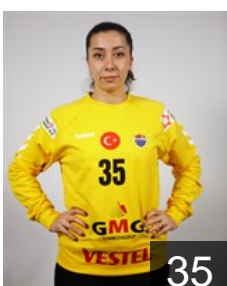

 **TUR**

Coskun Ceren

Position: Line Player
Place of birth: AMASYA
Date of birth: 23.02.1992
Height: 171 cm

 **TUR**

Durdu Merve

Position: Goalkeeper
Place of birth: SIVAS
Date of birth: 15.04.1996
Height: -

 **SWE**

Eriksson Julia

Position:
Place of birth: Göteborg
Date of birth: 07.07.1994
Height: 182 cm

9

 **RUS**

Ikhneva Alena

Position: Left Back
Place of birth: Novotroïtsk
Date of birth: 30.07.1995
Height: 183 cm

 **TUR**

Iskenderoglu Serpil

Position: Centre Back
Place of birth: Istanbul
Date of birth: 15.07.1982
Height: 167 cm

13

 **TUR**

Islamoglu Halime

Position: Goalkeeper
Place of birth: Izmir
Date of birth: 10.09.1993
Height: 174 cm