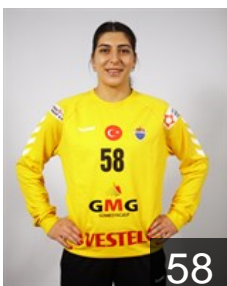

CLUB COMPETITIONS - DELEGATION LIST

EHF European League Women 2020/21

 **TUR** Kastamonu Belediyesi GSK - Players

 **TUR**

Aydin Elif Sila

Position: Left Wing
Place of birth: Ankara
Date of birth: 11.04.1996
Height: -

 **TUR**

Coskun Ceren

Position: Line Player
Place of birth: AMASYA
Date of birth: 23.02.1992
Height: 171 cm

 **TUR**

Durdu Merve

Position: Goalkeeper
Place of birth: SIVAS
Date of birth: 15.04.1996
Height: -

 **SWE**

Eriksson Julia

Position:
Place of birth: Göteborg
Date of birth: 07.07.1994
Height: 182 cm

9

 **RUS**

Ikhneva Alena

Position: Left Back
Place of birth: Novotroïtsk
Date of birth: 30.07.1995
Height: 183 cm