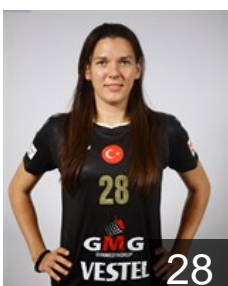

 **TUR**

Sarikaya Kübra

Position: Left Wing
Place of birth: Istanbul
Date of birth: 14.10.1996
Height: -

 **TUR**

Tuzsuz Birgül

Position: Line Player
Place of birth: Kastamonu
Date of birth: 02.04.2002
Height: -

 **RUS**

Vetkova Ekaterina

Position: Line Player
Place of birth: Syzran
Date of birth: 01.08.1986
Height: 182 cm

 **TUR**

Yilmaz Betül

Position: Left Back
Place of birth: Gebze
Date of birth: 31.10.1988
Height: 178 cm

 **SLO**

Zulic Nina

Position: Centre Back
Place of birth: Ljubljana
Date of birth: 04.12.1995
Height: 70 cm

Left Club

 **RUS**

Khavronina Yulia

Position: Right Wing
Place of birth: Astrakhan
Date of birth: 20.05.1992
Height: 186 cm