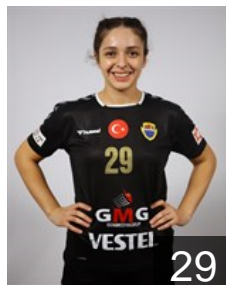

Kurtovic Amanda

Position:
Place of birth: Karlskrona
Date of birth: 25.07.1991
Height: 176 cm

24

 **RUS**

Lubianaia Ekaterina

Position: Right Wing
Place of birth: Kirovogradska
Date of birth: 04.09.1989
Height: 165 cm

 **SLO**

Pandžic Amra

Position: Goalkeeper
Place of birth: Ljubljana
Date of birth: 20.09.1989
Height: 178 cm

16

CLUB COMPETITIONS - DELEGATION LIST

EHF European League Women 2020/21

 **TUR** Kastamonu Belediyesi GSK - Players

 **TUR**

Sarikaya Kübra

Position: Left Wing
Place of birth: Istanbul
Date of birth: 14.10.1996
Height: -

 **TUR**

Tuzsuz Birgül

Position: Line Player
Place of birth: Kastamonu
Date of birth: 02.04.2002
Height: -

 **RUS**

Vetkova Ekaterina

Position: Line Player
Place of birth: Syzran
Date of birth: 01.08.1986
Height: 182 cm

 **TUR**

Yilmaz Betül

Position: Left Back
Place of birth: Gebze
Date of birth: 31.10.1988
Height: 178 cm