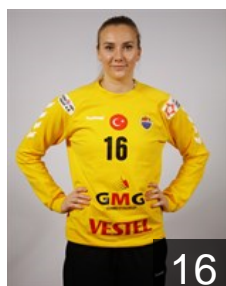

 **TUR**

Iskenderoglu Serpil

Position: Centre Back
Place of birth: Istanbul
Date of birth: 15.07.1982
Height: 167 cm

13

 **TUR**

Islamoglu Halime

Position: Goalkeeper
Place of birth: Izmir
Date of birth: 10.09.1993
Height: 174 cm

 **SRB**

Kojic Ana

Position:
Place of birth: Beograd
Date of birth: 04.10.1997
Height: 163 cm

2

 **CZE**

Kovárová Sára

Position: Right Back
Place of birth: Písek
Date of birth: 09.02.1999
Height: 175 cm

 **NOR**

Kurtovic Amanda

Position:
Place of birth: Karlskrona
Date of birth: 25.07.1991
Height: 176 cm

24

 **RUS**

Lubianaia Ekaterina

Position: Right Wing
Place of birth: Kirovogradska
Date of birth: 04.09.1989
Height: 165 cm

 **SLO**

Pandžic Amra

Position: Goalkeeper
Place of birth: Ljubljana
Date of birth: 20.09.1989
Height: 178 cm

16

CLUB COMPETITIONS - DELEGATION LIST

EHF European League Women 2020/21

 **TUR** Kastamonu Belediyesi GSK - Players