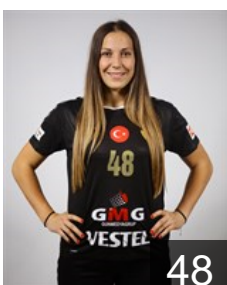

 **SWE**

Eriksson Julia

Position:
Place of birth: Göteborg
Date of birth: 07.07.1994
Height: 182 cm

9

 **RUS**

Ikhneva Alena

Position: Left Back
Place of birth: Novotroïtsk
Date of birth: 30.07.1995
Height: 183 cm

 **TUR**

Iskenderoglu Serpil

Position: Centre Back
Place of birth: Istanbul
Date of birth: 15.07.1982
Height: 167 cm

13

 **TUR**

Islamoglu Halime

Position: Goalkeeper
Place of birth: Izmir
Date of birth: 10.09.1993
Height: 174 cm

 **SRB**

Kojic Ana

Position:
Place of birth: Beograd
Date of birth: 04.10.1997
Height: 163 cm

2

 **CZE**

Kovárová Sára

Position: Right Back
Place of birth: Písek
Date of birth: 09.02.1999
Height: 175 cm

 **NOR**