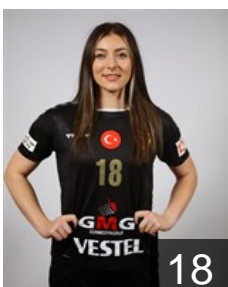

 **TUR**

Sarikaya Kübra

Position: Left Wing
Place of birth: Istanbul
Date of birth: 14.10.1996
Height: -

 **TUR**

Tuzsuz Birgül

Position: Line Player
Place of birth: Kastamonu
Date of birth: 02.04.2002
Height: -

 **RUS**

Vetkova Ekaterina

Position: Line Player
Place of birth: Syzran
Date of birth: 01.08.1986
Height: 182 cm

 **TUR**

Yilmaz Betül

Position: Left Back
Place of birth: Gebze
Date of birth: 31.10.1988
Height: 178 cm

 **SLO**

Zulic Nina

Position: Centre Back
Place of birth: Ljubljana
Date of birth: 04.12.1995
Height: 70 cm

Left Club

 **RUS**

Khavronina Yulia

Position: Right Wing
Place of birth: Astrakhan
Date of birth: 20.05.1992
Height: 186 cm