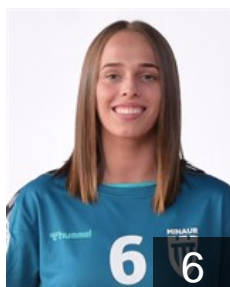

 ROU

Popa Andreea Cristina

Position: Centre Back
Place of birth: Bucuresti
Date of birth: 03.06.2000
Height: 176 cm

 ROU

Seraficeanu Sonia Mariana

Position: Right Wing
Place of birth: Hunedoara
Date of birth: 25.07.1997
Height: 174 cm

 ROU

Tanasie Ana Maria

Position: Left Wing
Place of birth: Hunedoara
Date of birth: 06.04.1995
Height: 172 cm

 ROU

Tecar Andreea

Position: Right Back
Place of birth: Baia Mare
Date of birth: 21.03.1998
Height: 179 cm

Left Club

 ROU

Argyelan Petruta Andreea

Position: Left Wing
Place of birth: Baia Mare
Date of birth: 25.06.1999
Height: 166 cm

Left Club on 24.01.2021

 ROU

Ciausescu Cristina

Position: Goalkeeper
Place of birth: Bucuresti
Date of birth: 16.02.2000
Height: 175 cm