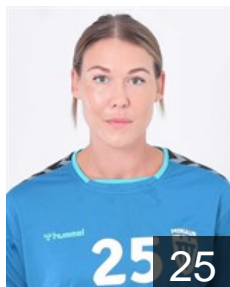

 SRB

Kovacevic Jovana

Position: Left Back
Place of birth: Belgrade
Date of birth: 09.04.1996
Height: 178 cm

 ROU

Laslo Cristina

Position: Centre Back
Place of birth: Cluj-Napoca
Date of birth: 10.04.1996
Height: 178 cm

 SRB

Lavko Jelena

Position: Right Back
Place of birth: Zrenjanin
Date of birth: 06.07.1991
Height: 182 cm

CLUB COMPETITIONS - DELEGATION LIST

EHF European League Women 2020/21

 ROU CS Minaur Baia Mare - Players

 SWE

Mässing Mikaela

Position: Left Back
Place of birth: Mölndal
Date of birth: 13.03.1994
Height: 189 cm

 BRA

Munhoz Araujo Larissa Fais

Position: Left Wing
Place of birth: Curitiba
Date of birth: 01.07.1992
Height: 167 cm