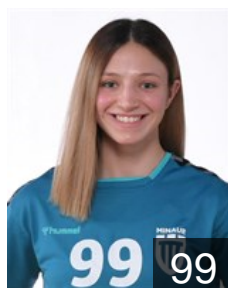

 SRB

Lavko Jelena

Position: Right Back
Place of birth: Zrenjanin
Date of birth: 06.07.1991
Height: 182 cm

CLUB COMPETITIONS - DELEGATION LIST

EHF European League Women 2020/21

 ROU CS Minaur Baia Mare - Players

 SWE

Mässing Mikaela

Position: Left Back
Place of birth: Mölndal
Date of birth: 13.03.1994
Height: 189 cm

 BRA

Munhoz Araujo Larissa Fais

Position: Left Wing
Place of birth: Curitiba
Date of birth: 01.07.1992
Height: 167 cm

 ROU

Munteanu Ionica

Position: Goalkeeper
Place of birth: Bucharest
Date of birth: 07.01.1979
Height: 179 cm

 ROU

Polocoser Anca Georgiana

Position: Left Back
Place of birth: Suceava
Date of birth: 01.05.1997
Height: 180 cm