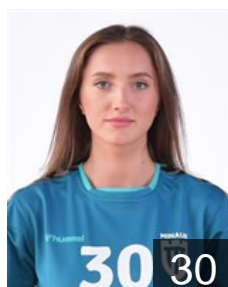

 SWE

Mässing Mikaela

Position: Left Back
Place of birth: Mölndal
Date of birth: 13.03.1994
Height: 189 cm

 BRA

Munhoz Araujo Larissa Fais

Position: Left Wing
Place of birth: Curitiba
Date of birth: 01.07.1992
Height: 167 cm

 ROU

Munteanu Ionica

Position: Goalkeeper
Place of birth: Bucharest
Date of birth: 07.01.1979
Height: 179 cm

 ROU

Polocoser Anca Georgiana

Position: Left Back
Place of birth: Suceava
Date of birth: 01.05.1997
Height: 180 cm

 ROU

Popa Andreea Cristina

Position: Centre Back
Place of birth: Bucuresti
Date of birth: 03.06.2000
Height: 176 cm

 ROU

Seraficeanu Sonia Mariana

Position: Right Wing
Place of birth: Hunedoara
Date of birth: 25.07.1997
Height: 174 cm