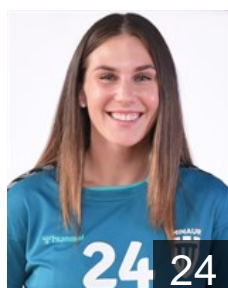

 SWE

Idéhn Filipa

Position: Goalkeeper
Place of birth: Sofia, Jönköping
Date of birth: 15.08.1990
Height: 183 cm

 ROU

Kerekes Eva

Position: Left Wing
Place of birth: Zetea
Date of birth: 07.04.2001
Height: 170 cm

 SRB

Kovacevic Jovana

Position: Left Back
Place of birth: Belgrade
Date of birth: 09.04.1996
Height: 178 cm

 ROU

Laslo Cristina

Position: Centre Back
Place of birth: Cluj-Napoca
Date of birth: 10.04.1996
Height: 178 cm