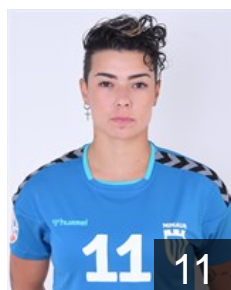

CLUB COMPETITIONS - DELEGATION LIST

EHF European League Women 2020/21

 ROU CS Minaur Baia Mare - Players

 SWE

Blohm Linn

Position: Line Player
Place of birth: Stockholm
Date of birth: 20.05.1992
Height: 180 cm

 ROU

Bors Oana Doina

Position: Right Wing
Place of birth: Baia Mare
Date of birth: 27.11.2003
Height: 175 cm

 UKR

Burlachenko Yaroslava

Position: Line Player
Place of birth: Kiev
Date of birth: 14.05.1992
Height: 177 cm

 ROU

Cioca Angela

Position: Centre Back
Place of birth: Tg. Jiu
Date of birth: 23.01.1995
Height: 176 cm

 BRA

De Souza Karoline Helena

Position: Left Back
Place of birth: Paranagua
Date of birth: 24.04.1990
Height: 180 cm